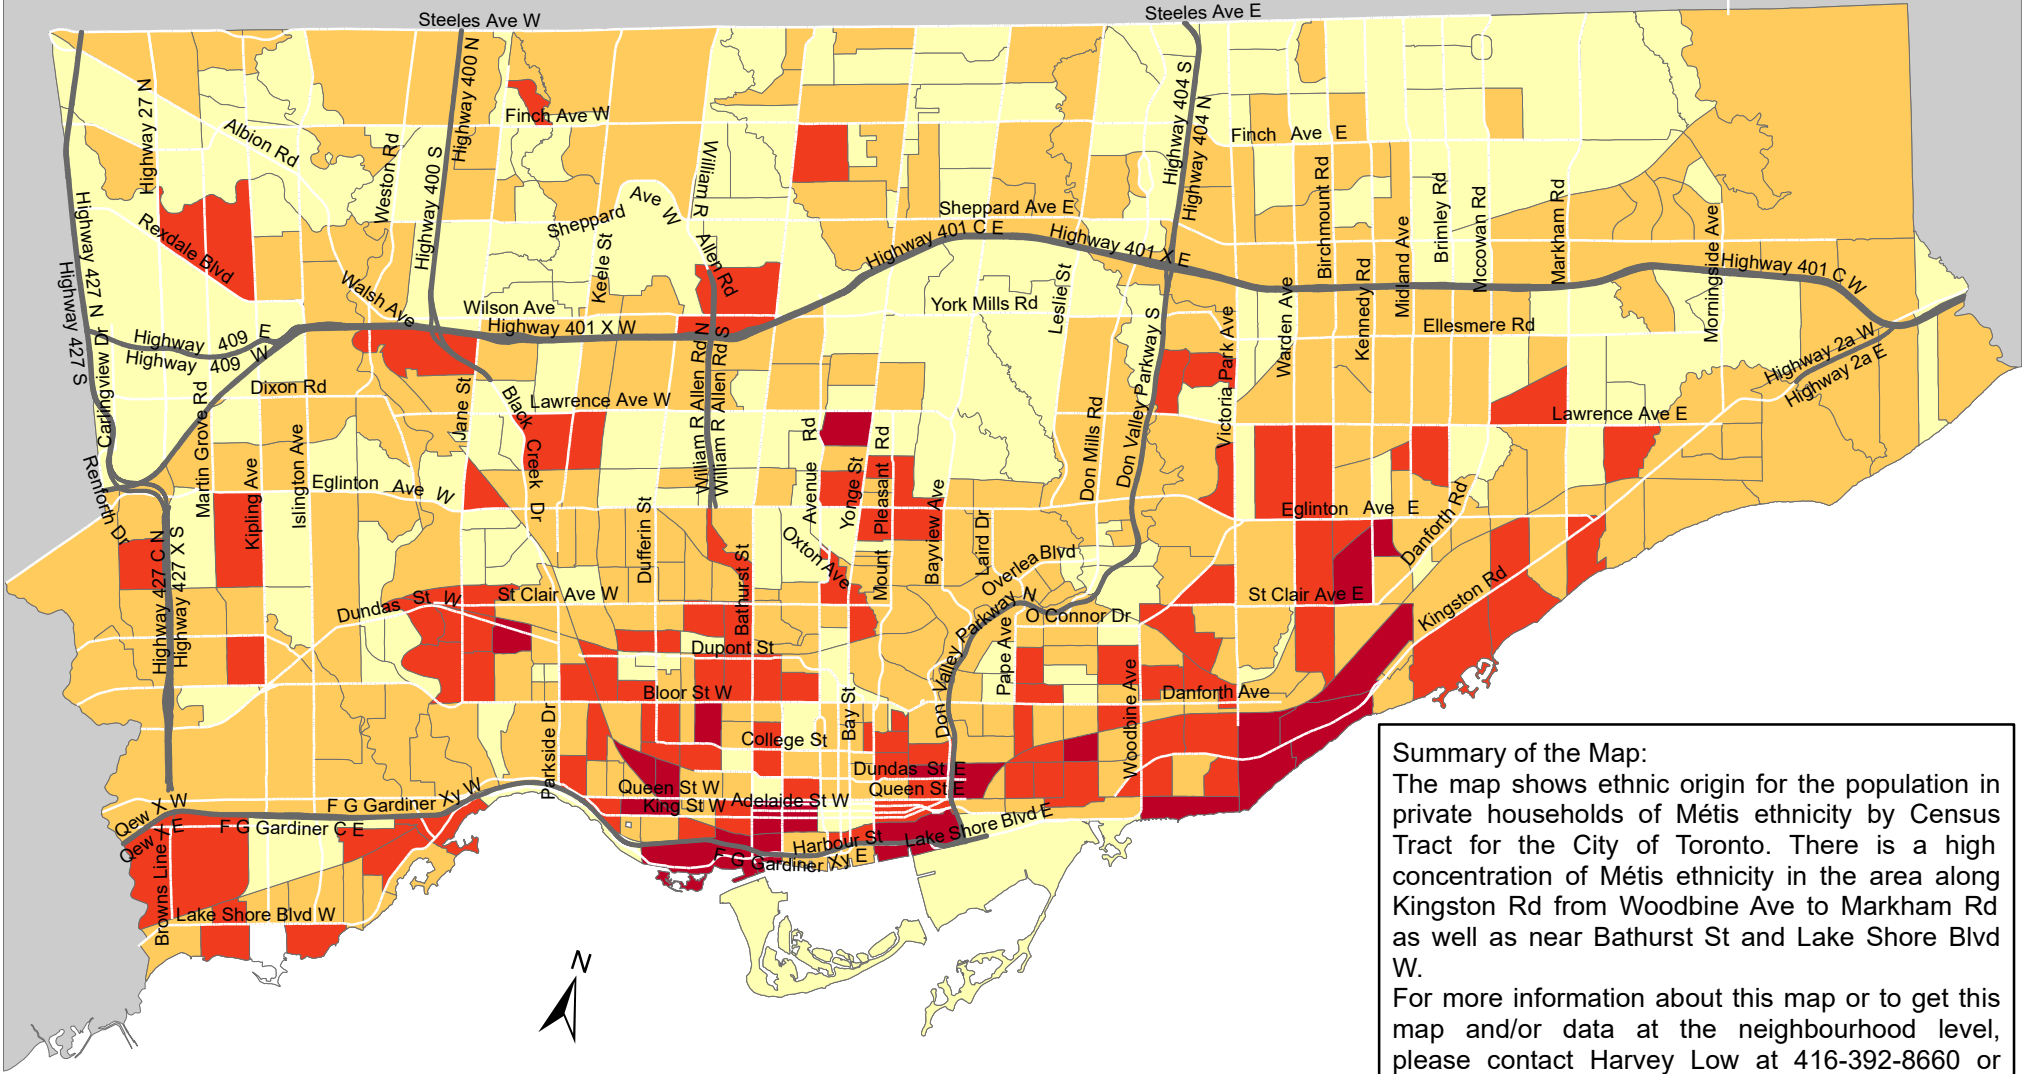

# City of Toronto Ethnic Origin - Métis 2016

**Summary of the Map:**  
 The map shows ethnic origin for the population in private households of Métis ethnicity by Census Tract for the City of Toronto. There is a high concentration of Métis ethnicity in the area along Kingston Rd from Woodbine Ave to Markham Rd as well as near Bathurst St and Lake Shore Blvd W.  
 For more information about this map or to get this map and/or data at the neighbourhood level, please contact Harvey Low at 416-392-8660 or [harvey.low@toronto.ca](mailto:harvey.low@toronto.ca).