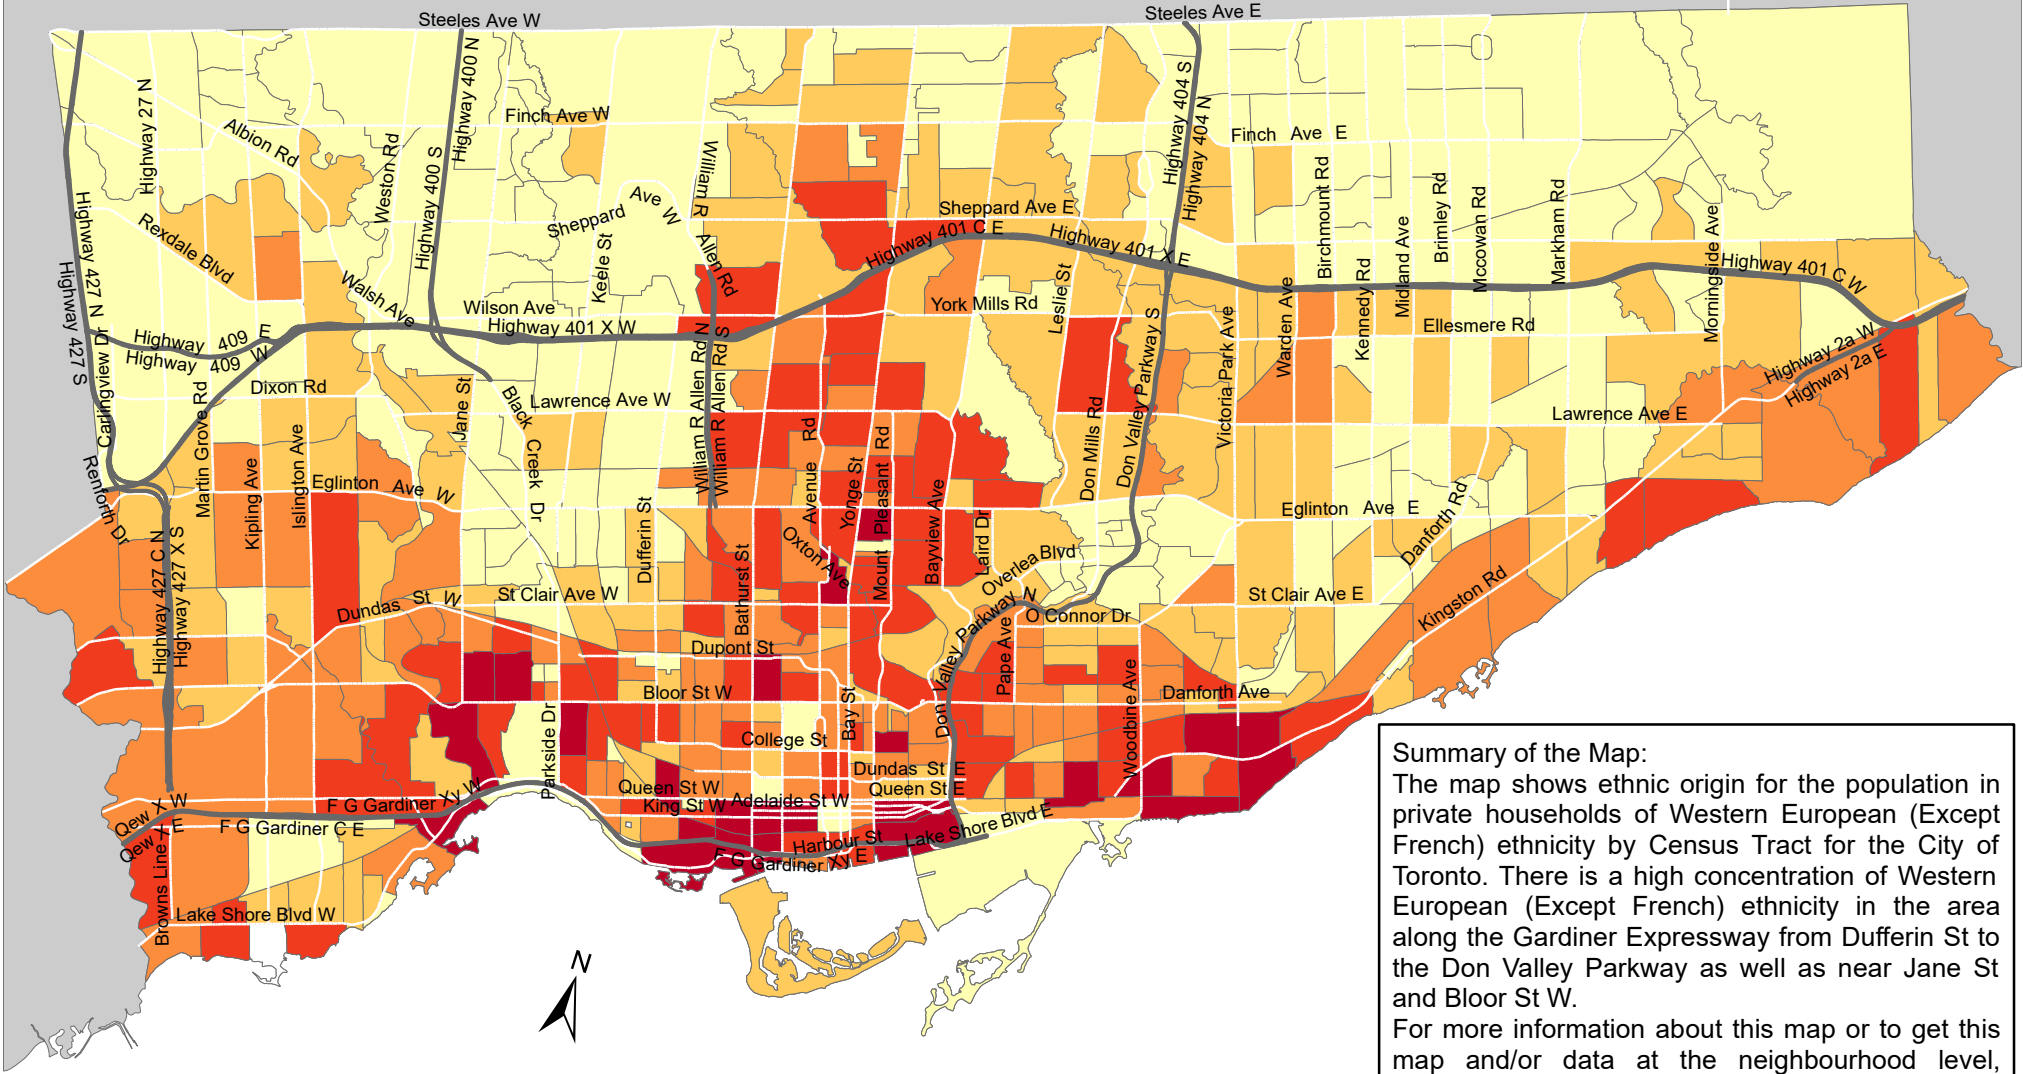

City of Toronto Ethnic Origin - Western European (Except French) 2016

Summary of the Map:
 The map shows ethnic origin for the population in private households of Western European (Except French) ethnicity by Census Tract for the City of Toronto. There is a high concentration of Western European (Except French) ethnicity in the area along the Gardiner Expressway from Dufferin St to the Don Valley Parkway as well as near Jane St and Bloor St W.
 For more information about this map or to get this map and/or data at the neighbourhood level, please contact Harvey Low at 416-392-8660 or harvey.low@toronto.ca.

Ethnic Origin - Western European (Except French)

- Not available/ No data
- Expressway
- Major Arterial

Source: City of Toronto; Statistics Canada 2016 Census.
 Copyright © 2018 City of Toronto. All Rights Reserved. Published: May 2018.
 Prepared by: Social Research and Analysis Unit. Contact: spar@toronto.ca.
 N.I.E - Not included elsewhere
 N.O.S - Not otherwise specified