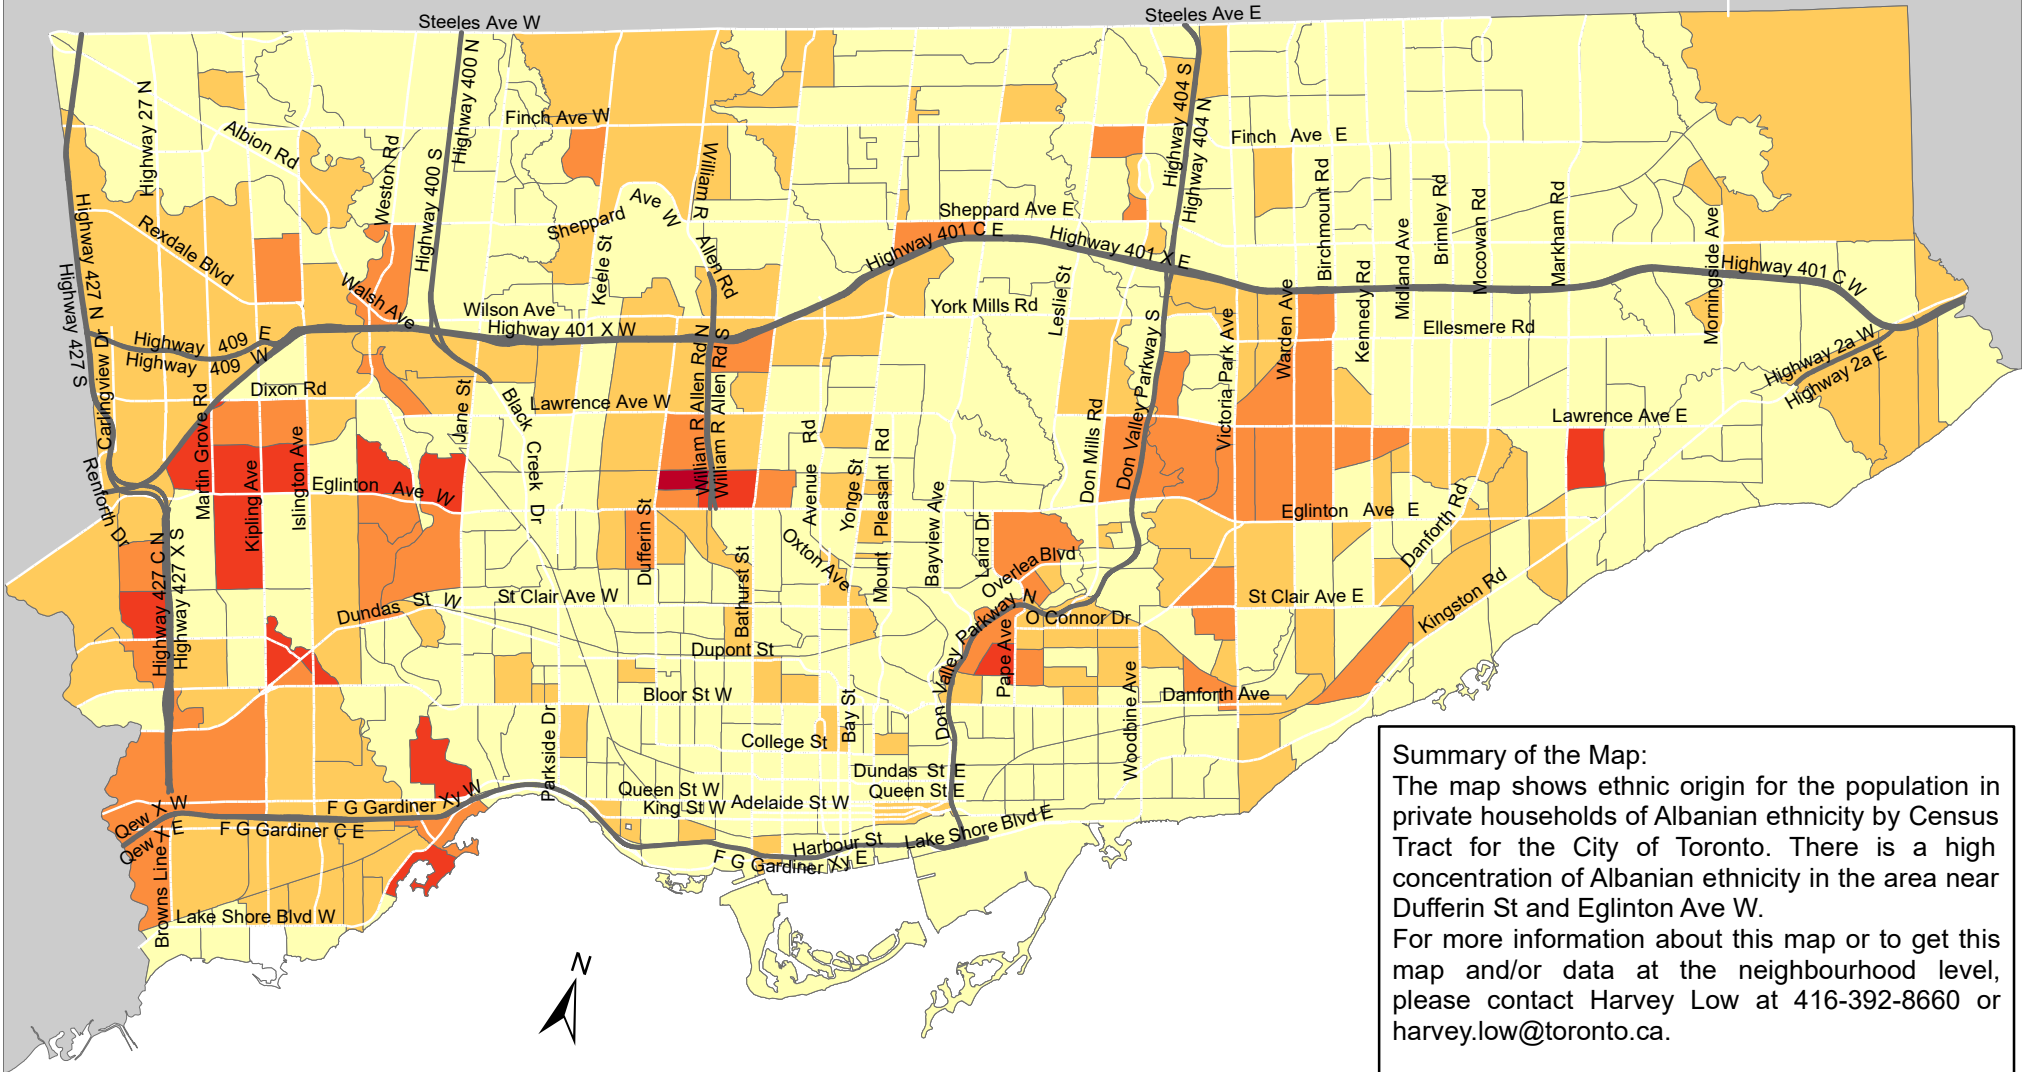

City of Toronto Ethnic Origin - Albanian 2016

Summary of the Map:
 The map shows ethnic origin for the population in private households of Albanian ethnicity by Census Tract for the City of Toronto. There is a high concentration of Albanian ethnicity in the area near Dufferin St and Eglinton Ave W.
 For more information about this map or to get this map and/or data at the neighbourhood level, please contact Harvey Low at 416-392-8660 or harvey.low@toronto.ca.