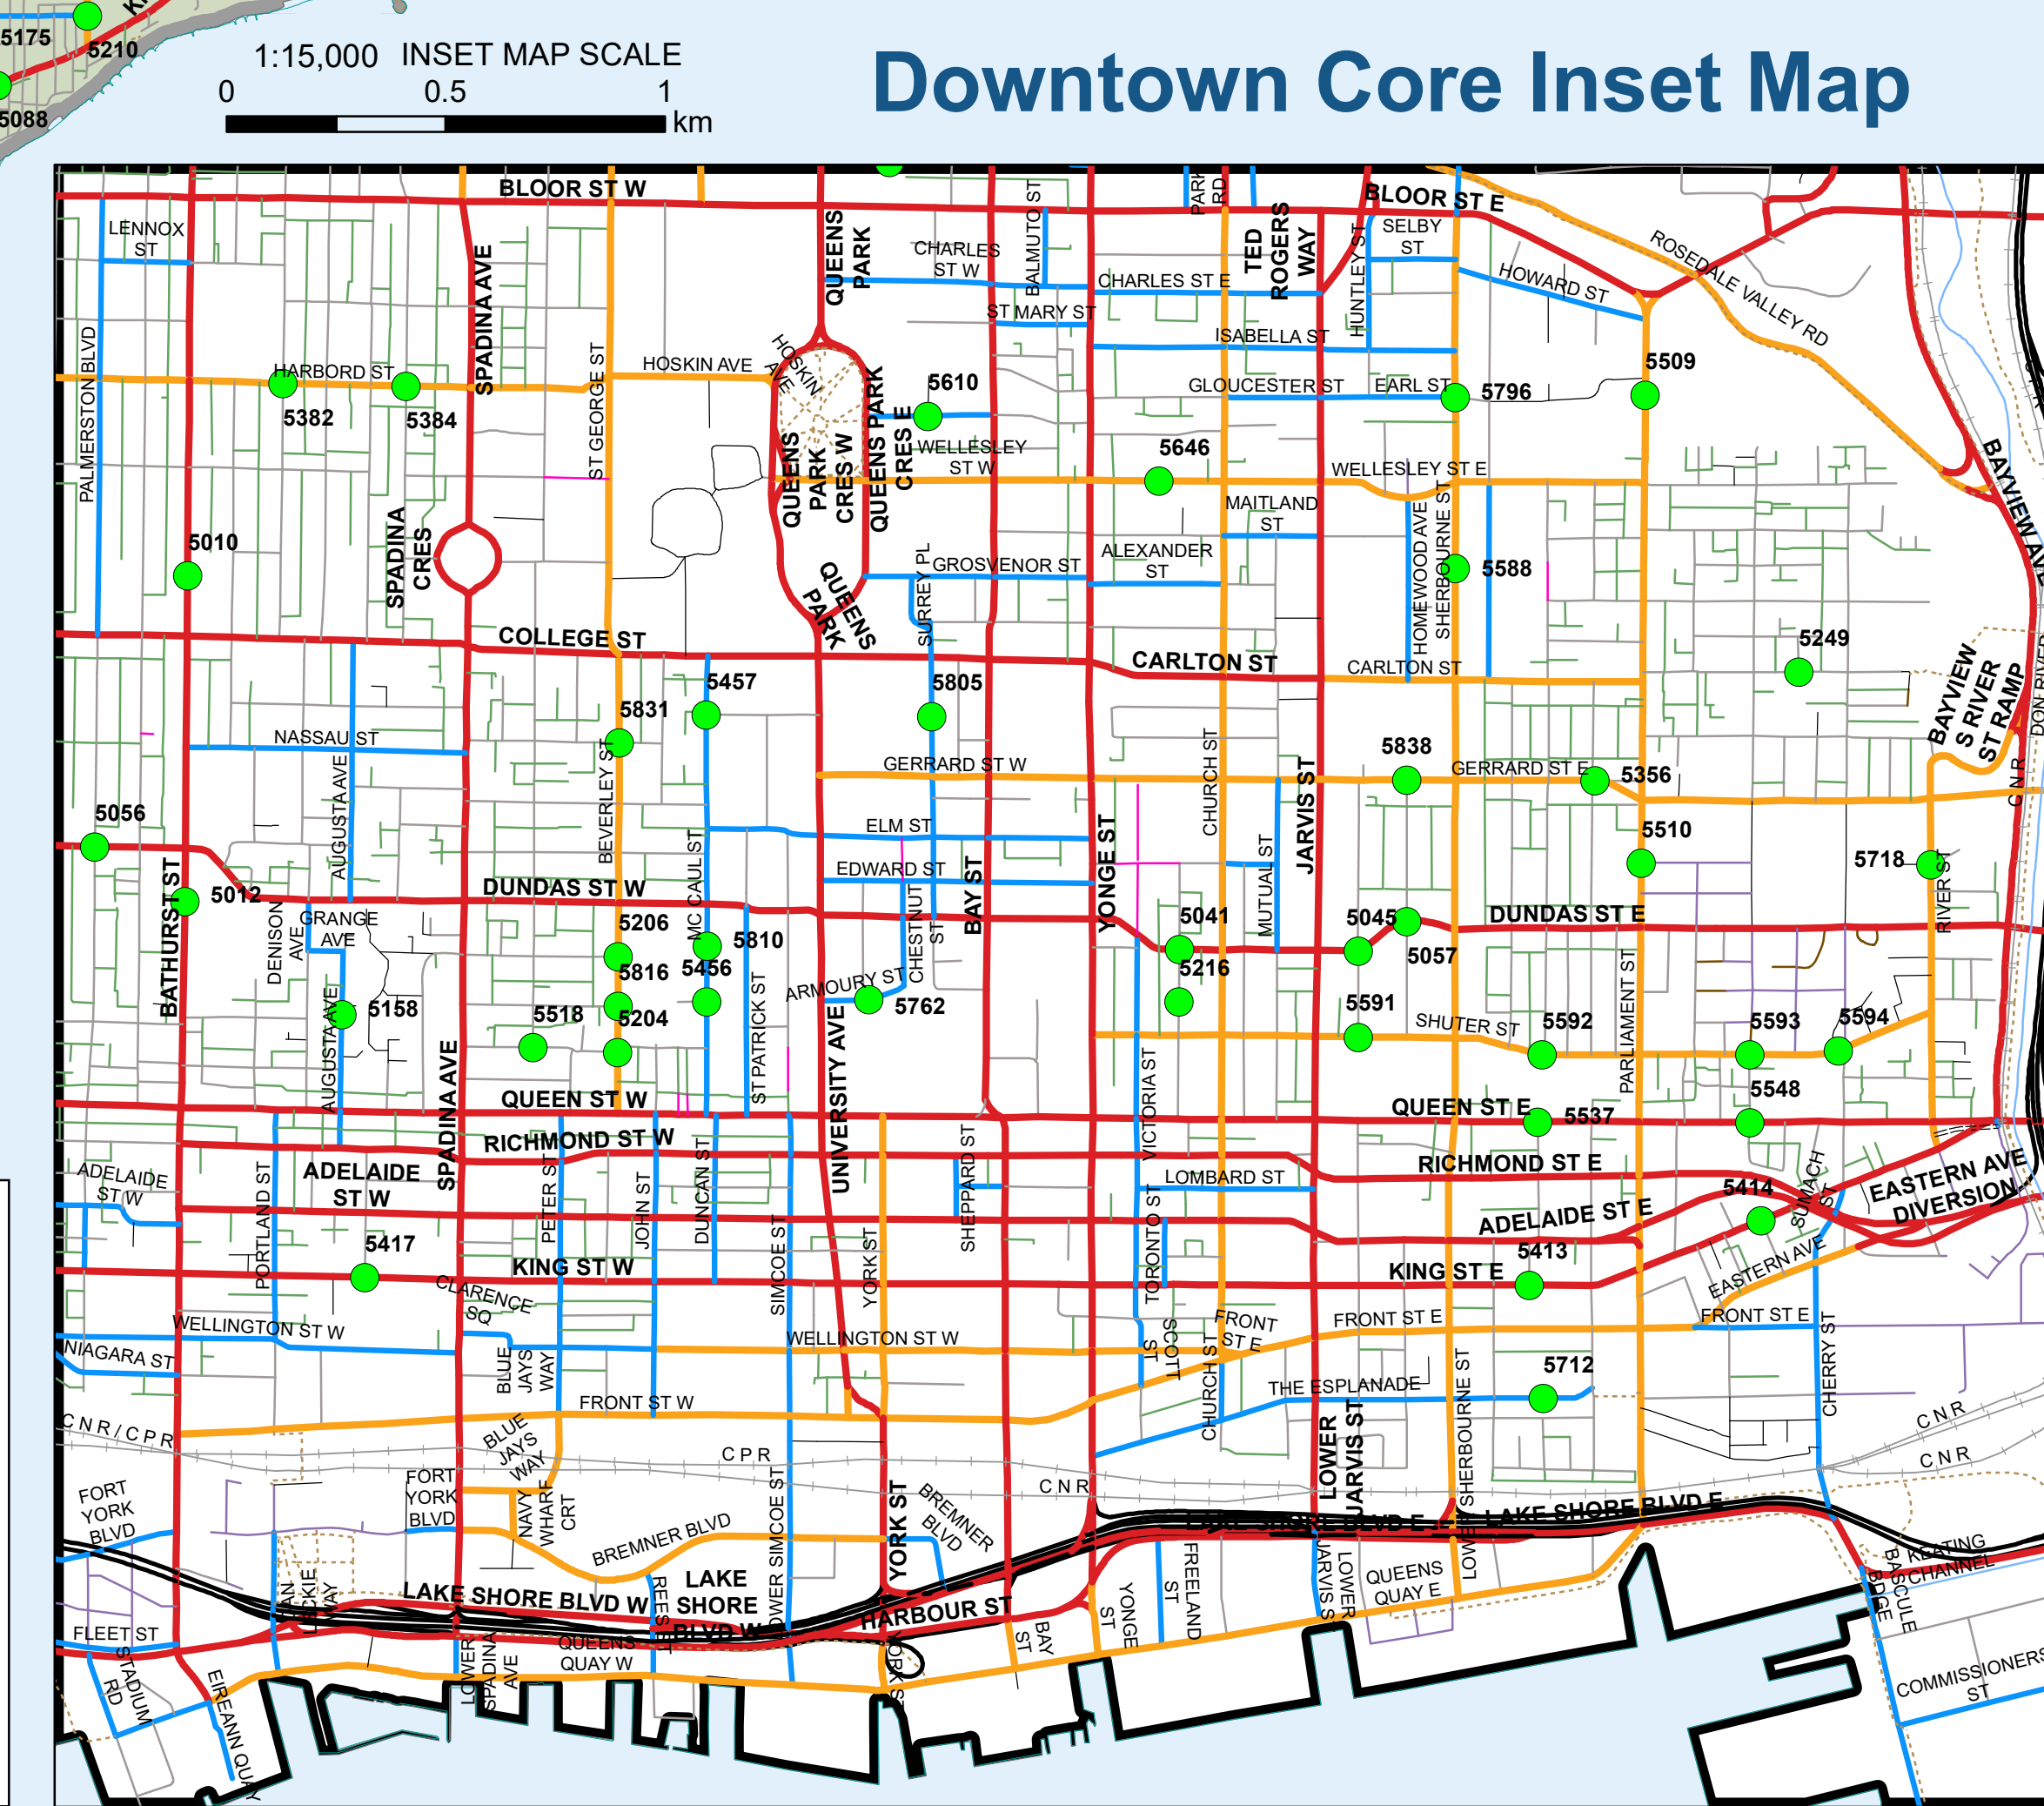

City of Toronto

Pedestrian Crossover Locations

LEGEND

- Pedestrian Crossovers
- Provincial Expressway
- City Expressway
- Major Arterial
- Minor Arterial
- Collector
- Local
- Laneway
- River
- Railway
- Trail
- Hydro Line
- Walkway

TORONTO Transportation Services
 Traffic Management Centre
 ITS Operations
 703 Don Mills Rd, 4th Floor
 Toronto, Ontario, M3C 3N3
 Prepared by Boris Guenkin
 July 3, 2018