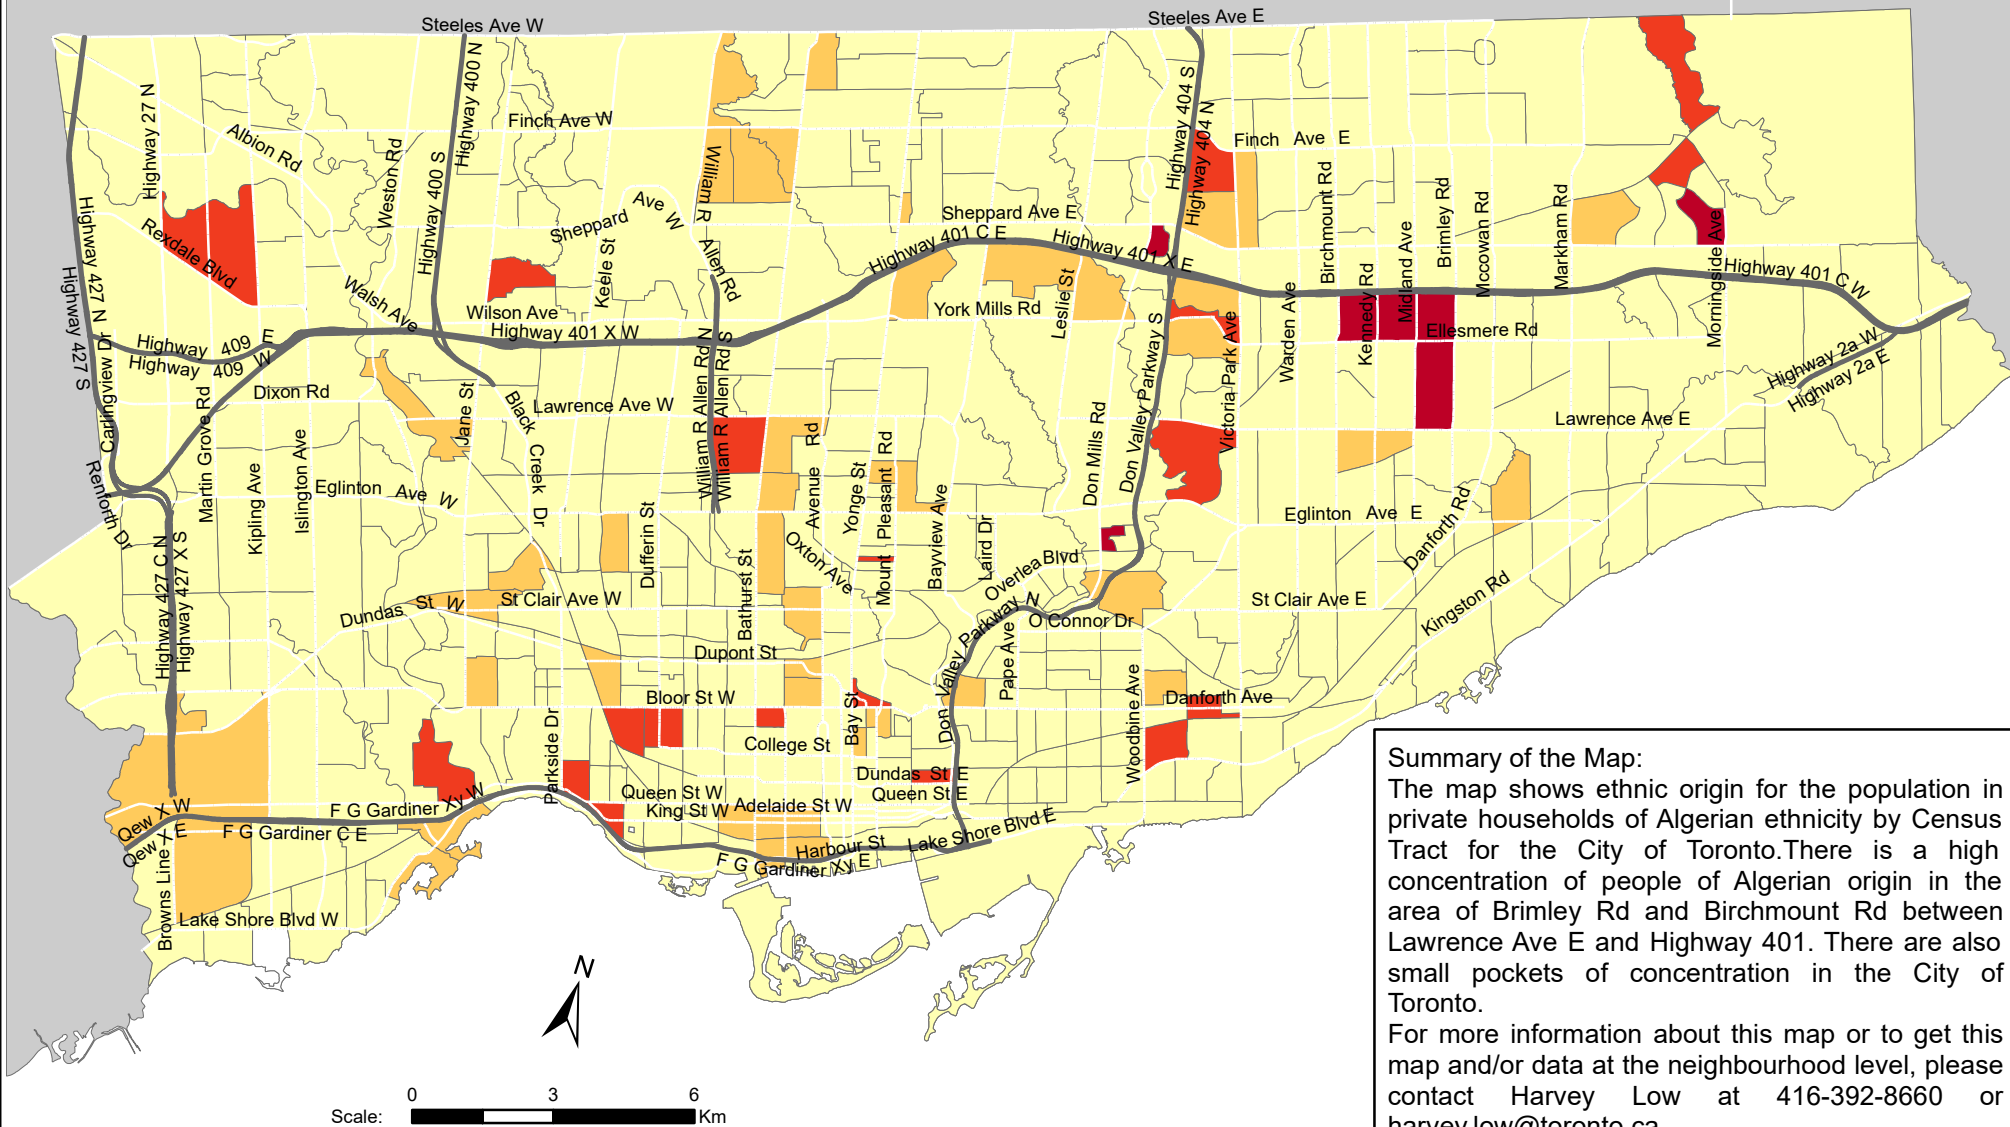

City of Toronto Ethnic Origin - Algerian 2016

Summary of the Map:
 The map shows ethnic origin for the population in private households of Algerian ethnicity by Census Tract for the City of Toronto. There is a high concentration of people of Algerian origin in the area of Brimley Rd and Birchmount Rd between Lawrence Ave E and Highway 401. There are also small pockets of concentration in the City of Toronto.
 For more information about this map or to get this map and/or data at the neighbourhood level, please contact Harvey Low at 416-392-8660 or harvey.low@toronto.ca.

Ethnic Origin - Algerian

Not available/ No data

Expressway
 Major Arterial

Source: City of Toronto;
 Statistics Canada 2016 Census.

Copyright © 2018 City of Toronto. All Rights Reserved.
 Published: May 2018.