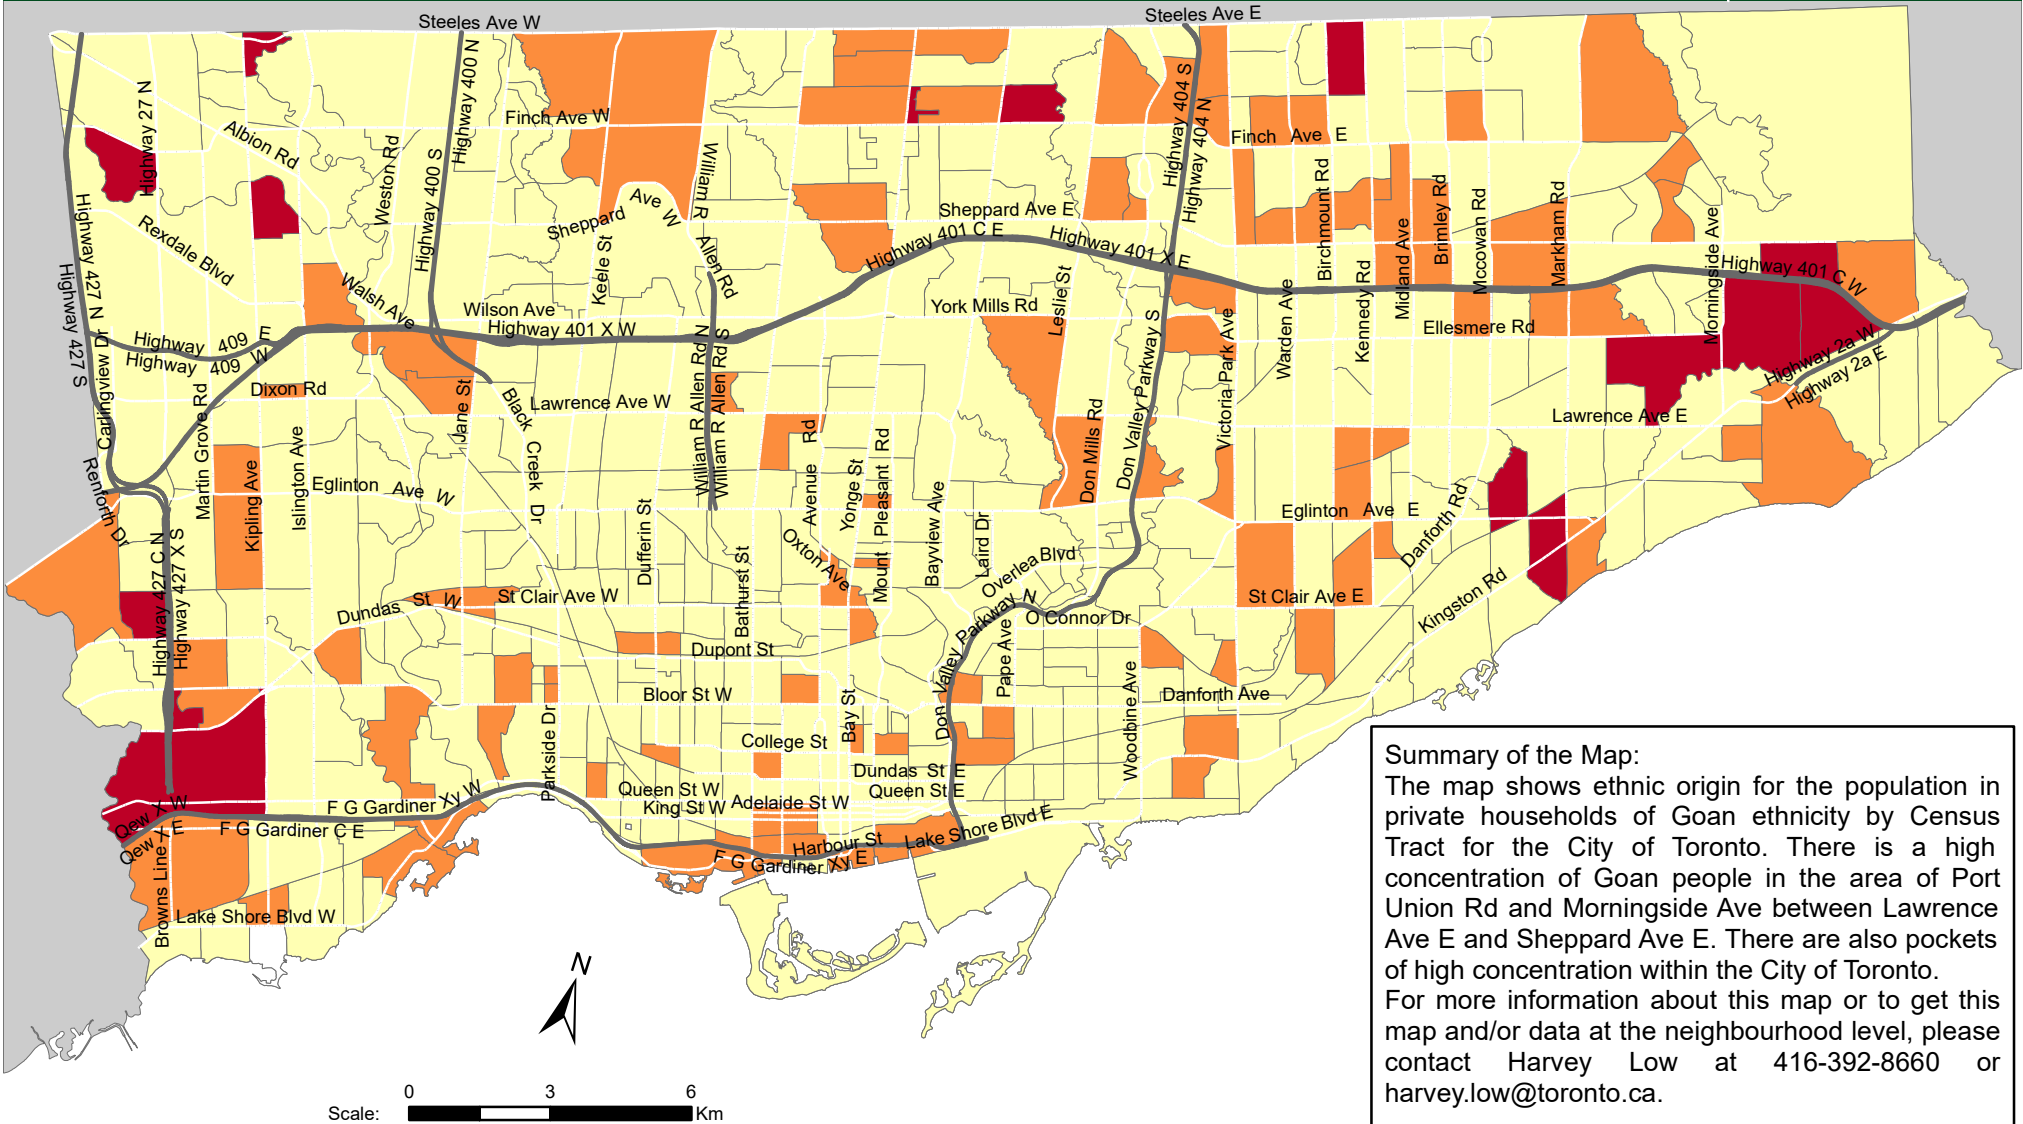

City of Toronto Ethnic Origin - Goan 2016

Summary of the Map:
 The map shows ethnic origin for the population in private households of Goan ethnicity by Census Tract for the City of Toronto. There is a high concentration of Goan people in the area of Port Union Rd and Morningside Ave between Lawrence Ave E and Sheppard Ave E. There are also pockets of high concentration within the City of Toronto. For more information about this map or to get this map and/or data at the neighbourhood level, please contact Harvey Low at 416-392-8660 or harvey.low@toronto.ca.

Ethnic Origin - Goan

 0	 Not available/ No data
 1 - 15	 Expressway
 16 - 35	 Major Arterial

Source: City of Toronto; Statistics Canada 2016 Census.

Copyright © 2018 City of Toronto. All Rights Reserved. Published: May 2018.