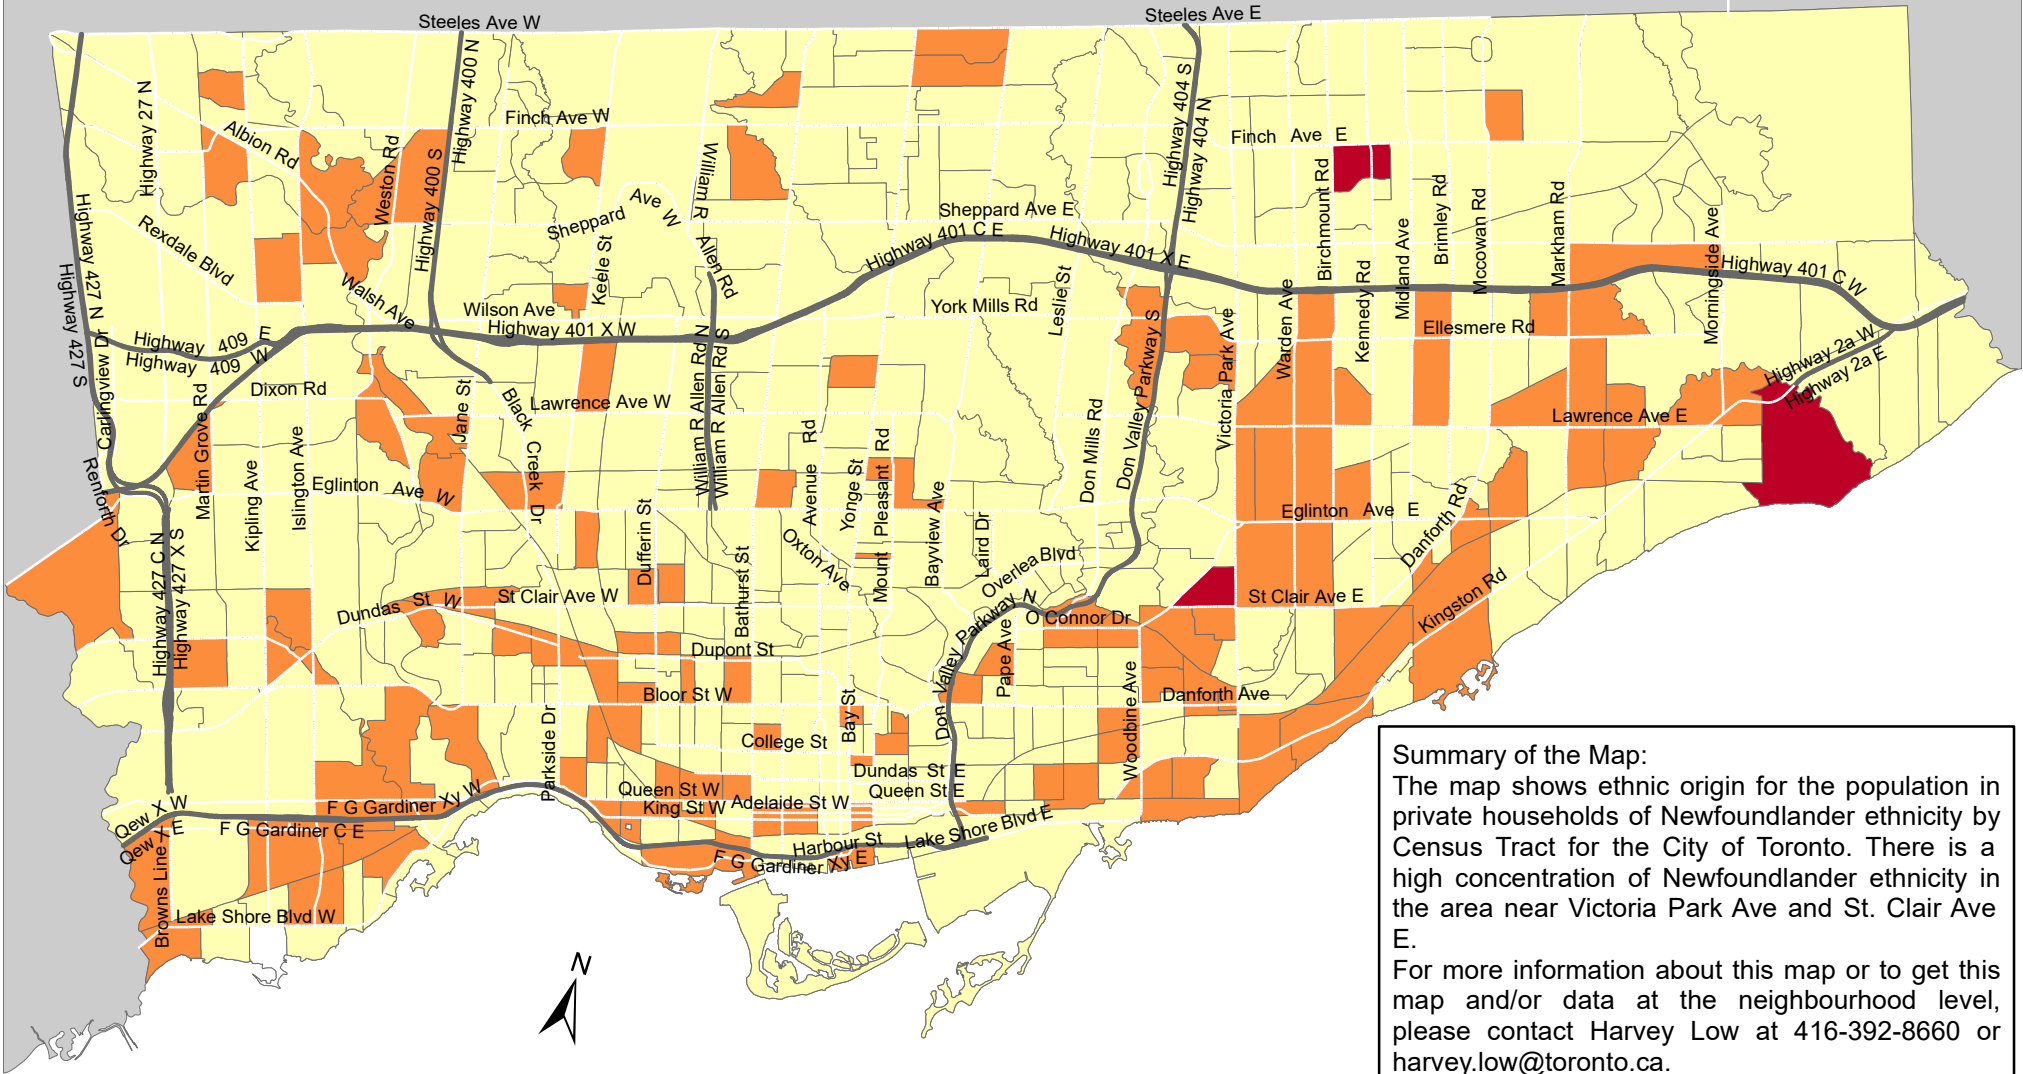

City of Toronto Ethnic Origin - Newfoundlander 2016

Summary of the Map:
 The map shows ethnic origin for the population in private households of Newfoundlander ethnicity by Census Tract for the City of Toronto. There is a high concentration of Newfoundlander ethnicity in the area near Victoria Park Ave and St. Clair Ave E.
 For more information about this map or to get this map and/or data at the neighbourhood level, please contact Harvey Low at 416-392-8660 or harvey.low@toronto.ca.