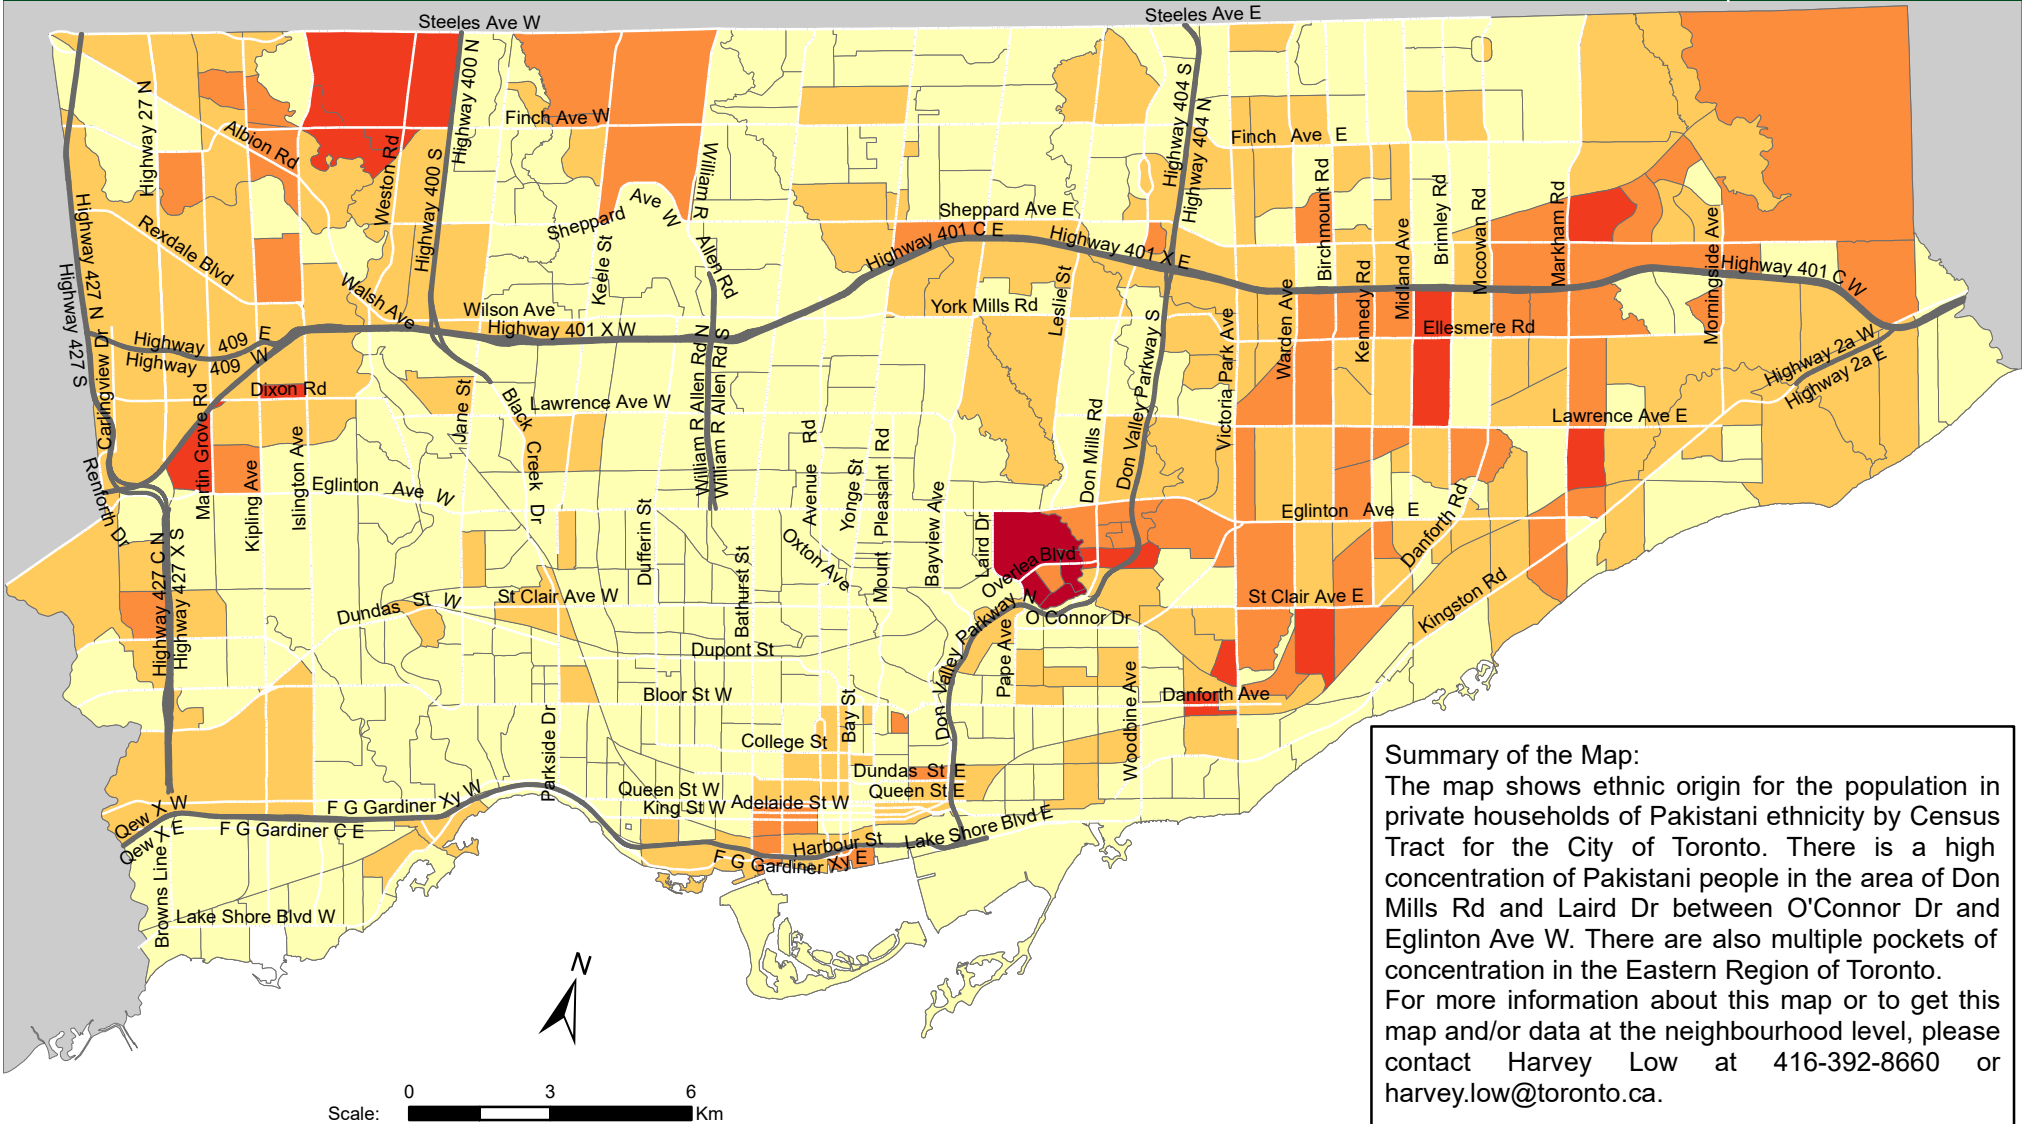

City of Toronto Ethnic Origin - Pakistani 2016

Summary of the Map:
 The map shows ethnic origin for the population in private households of Pakistani ethnicity by Census Tract for the City of Toronto. There is a high concentration of Pakistani people in the area of Don Mills Rd and Laird Dr between O'Connor Dr and Eglinton Ave W. There are also multiple pockets of concentration in the Eastern Region of Toronto. For more information about this map or to get this map and/or data at the neighbourhood level, please contact Harvey Low at 416-392-8660 or harvey.low@toronto.ca.

Ethnic Origin - Pakistani

	0 - 45		Not available/ No data
	46 - 140		Expressway
	141 - 310		Major Arterial
	311 - 645		
	646 - 1,870		

Source: City of Toronto; Statistics Canada 2016 Census.

Copyright © 2018 City of Toronto. All Rights Reserved. Published: May 2018.