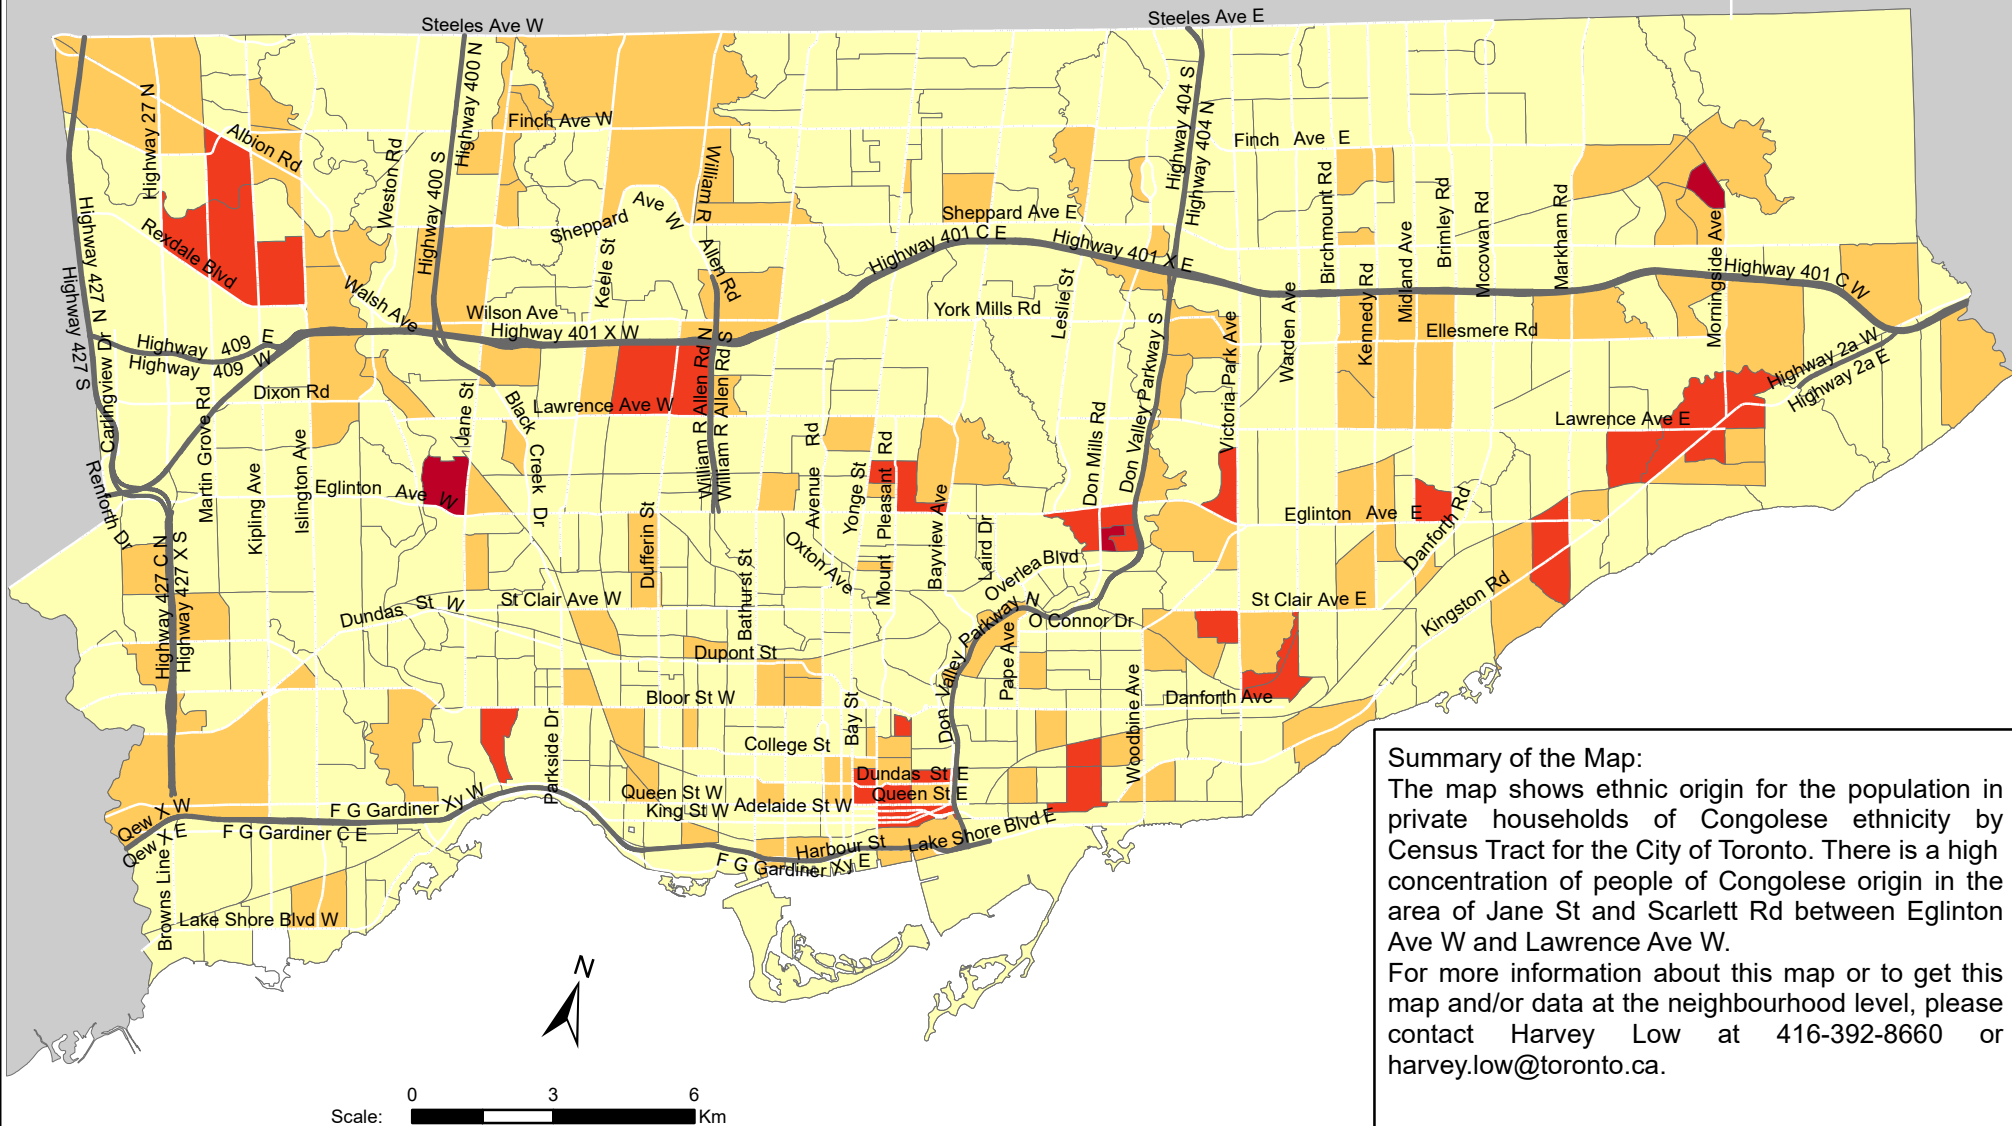

City of Toronto Ethnic Origin - Congolese 2016

Summary of the Map:
 The map shows ethnic origin for the population in private households of Congolese ethnicity by Census Tract for the City of Toronto. There is a high concentration of people of Congolese origin in the area of Jane St and Scarlett Rd between Eglinton Ave W and Lawrence Ave W. For more information about this map or to get this map and/or data at the neighbourhood level, please contact Harvey Low at 416-392-8660 or harvey.low@toronto.ca.

Ethnic Origin - Congolese

- 0
- 1 - 25
- 26 - 60
- 61 - 100

- Not available/ No data
- Expressway
- Major Arterial

Source: City of Toronto;
 Statistics Canada 2016 Census.

Copyright © 2018 City of Toronto. All Rights Reserved.
 Published: May 2018.