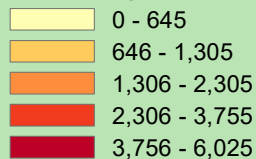

Ethnic Origin - East and Southeast Asian

- Not available/ No data
- Expressway
- Major Arterial

Source: City of Toronto;
Statistics Canada 2016 Census.

Copyright © 2018 City of Toronto. All Rights Reserved.
Published: May 2018.

Prepared by: Social Research and Analysis Unit.
Contact: spar@toronto.ca.

N.I.E - Not included elsewhere
N.O.S - Not otherwise specified