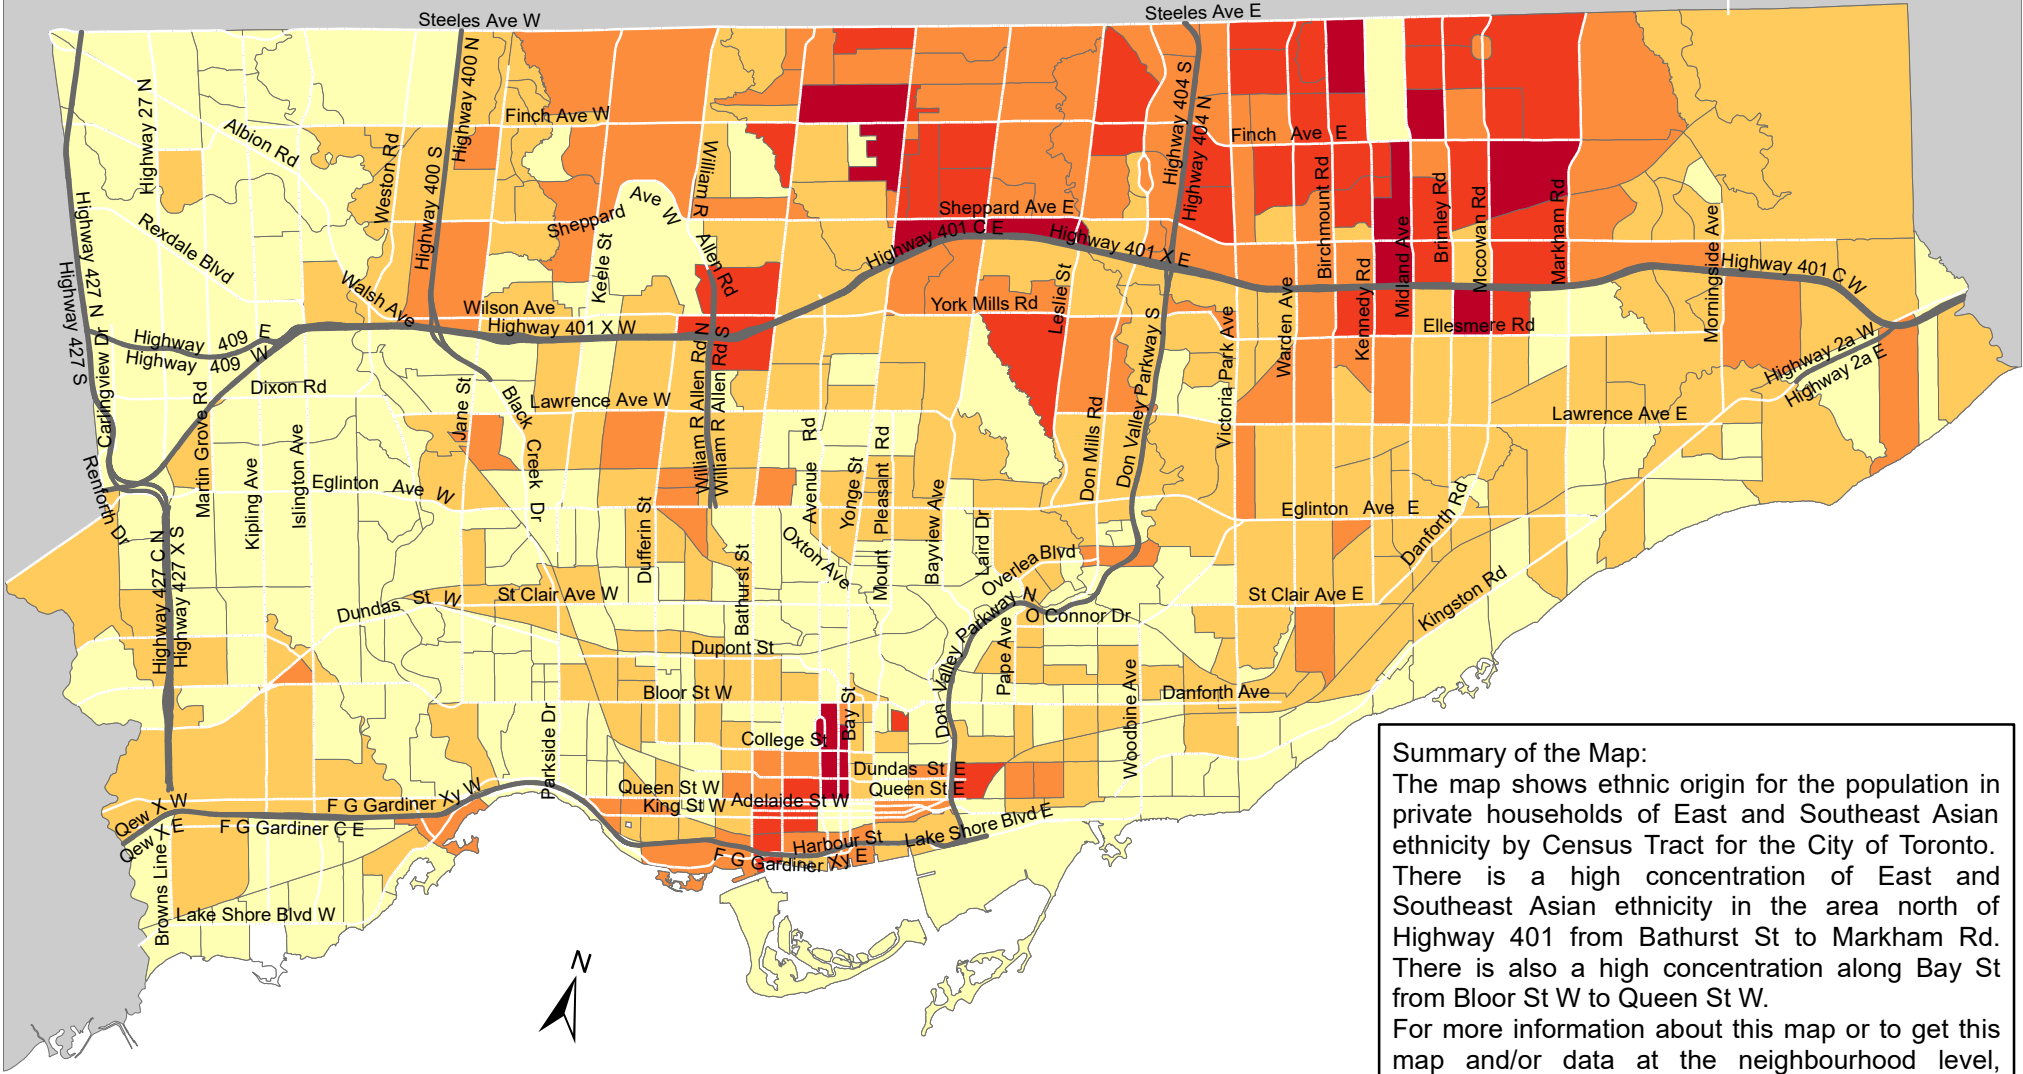

City of Toronto Ethnic Origin - East and Southeast Asian 2016

Summary of the Map:
 The map shows ethnic origin for the population in private households of East and Southeast Asian ethnicity by Census Tract for the City of Toronto. There is a high concentration of East and Southeast Asian ethnicity in the area north of Highway 401 from Bathurst St to Markham Rd. There is also a high concentration along Bay St from Bloor St W to Queen St W. For more information about this map or to get this map and/or data at the neighbourhood level, please contact Harvey Low at 416-392-8660 or harvey.low@toronto.ca.

Ethnic Origin - East and Southeast Asian

- Not available/ No data
- Expressway
- Major Arterial

Source: City of Toronto;
 Statistics Canada 2016 Census.

Copyright © 2018 City of Toronto. All Rights Reserved.
 Published: May 2018.