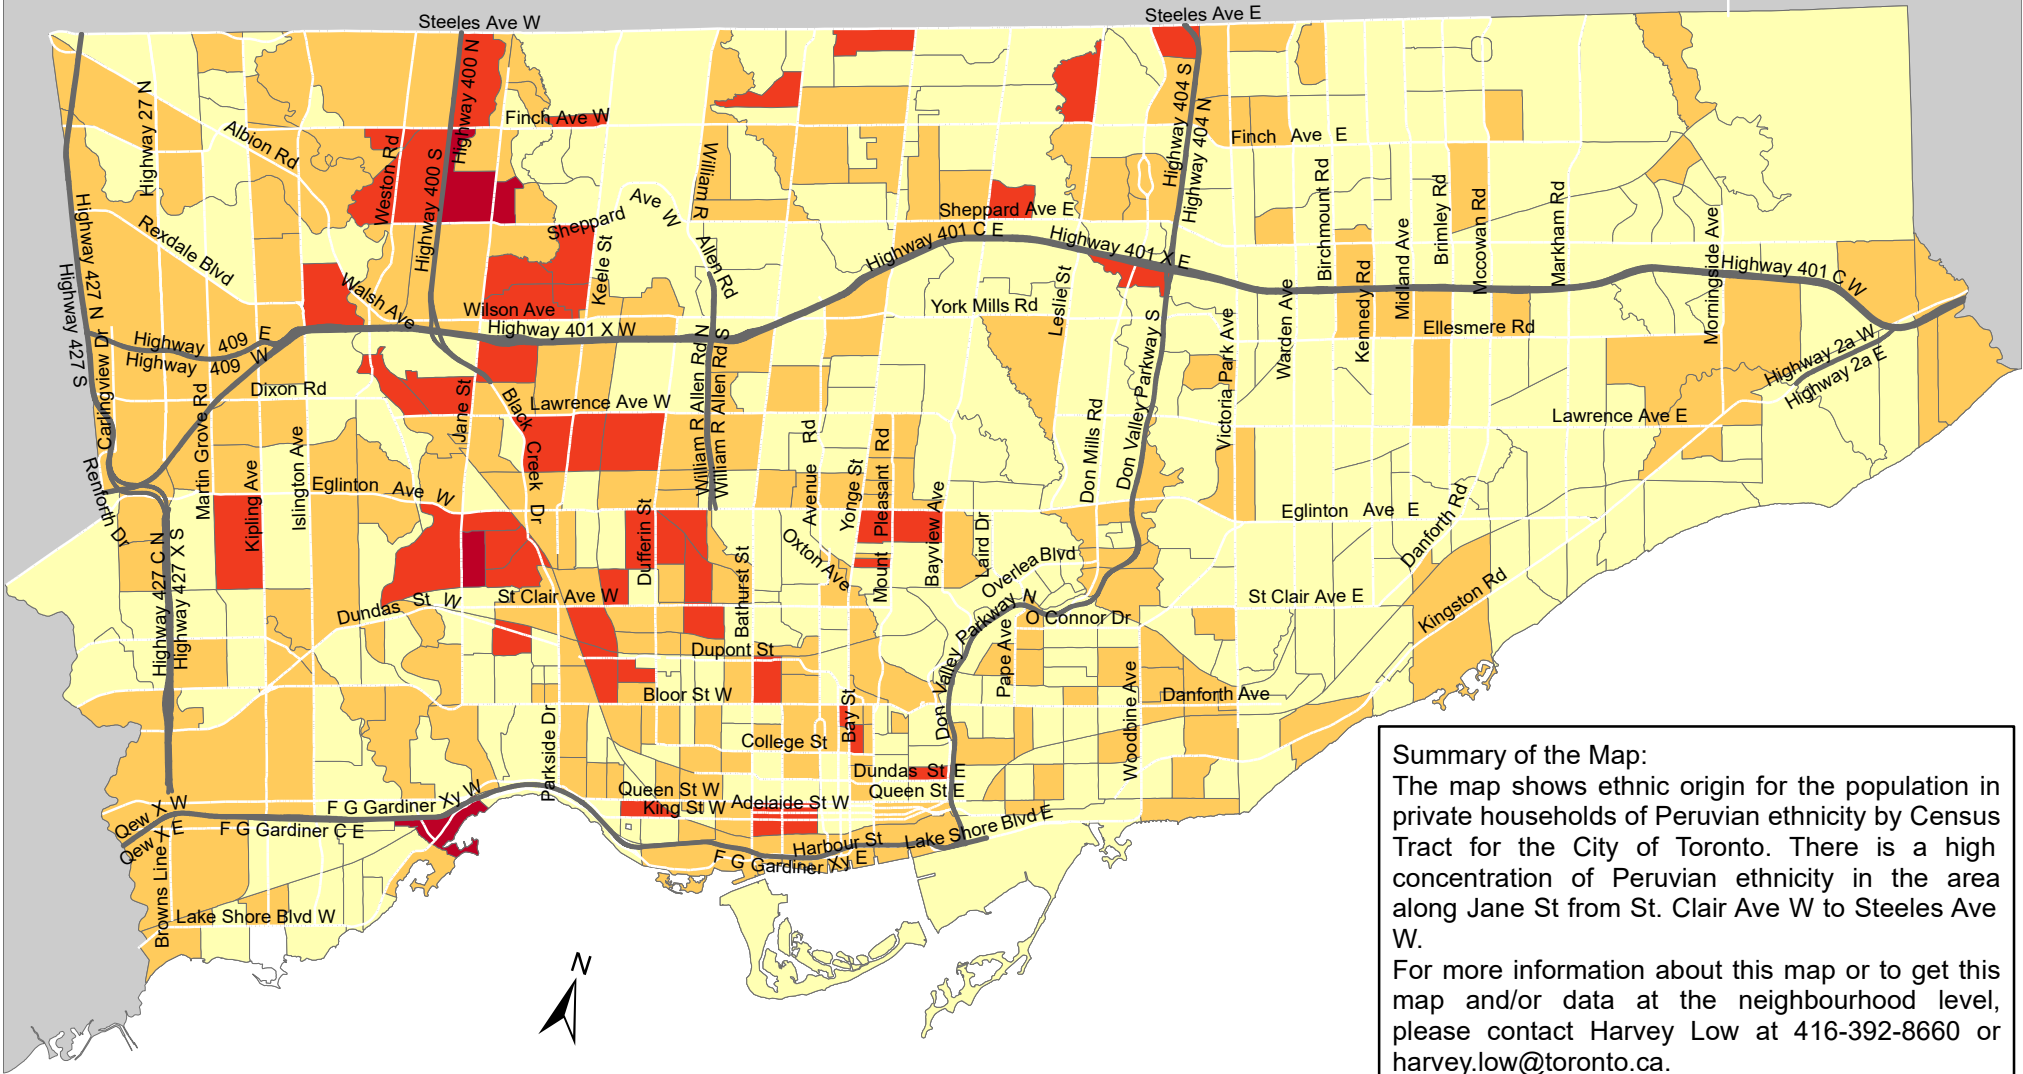

City of Toronto Ethnic Origin - Peruvian 2016

Summary of the Map:
 The map shows ethnic origin for the population in private households of Peruvian ethnicity by Census Tract for the City of Toronto. There is a high concentration of Peruvian ethnicity in the area along Jane St from St. Clair Ave W to Steeles Ave W.
 For more information about this map or to get this map and/or data at the neighbourhood level, please contact Harvey Low at 416-392-8660 or harvey.low@toronto.ca.

Ethnic Origin - Peruvian

- Not available/ No data
- Expressway
- Major Arterial

Source: City of Toronto;
 Statistics Canada 2016 Census.

Copyright © 2018 City of Toronto. All Rights Reserved.
 Published: May 2018.