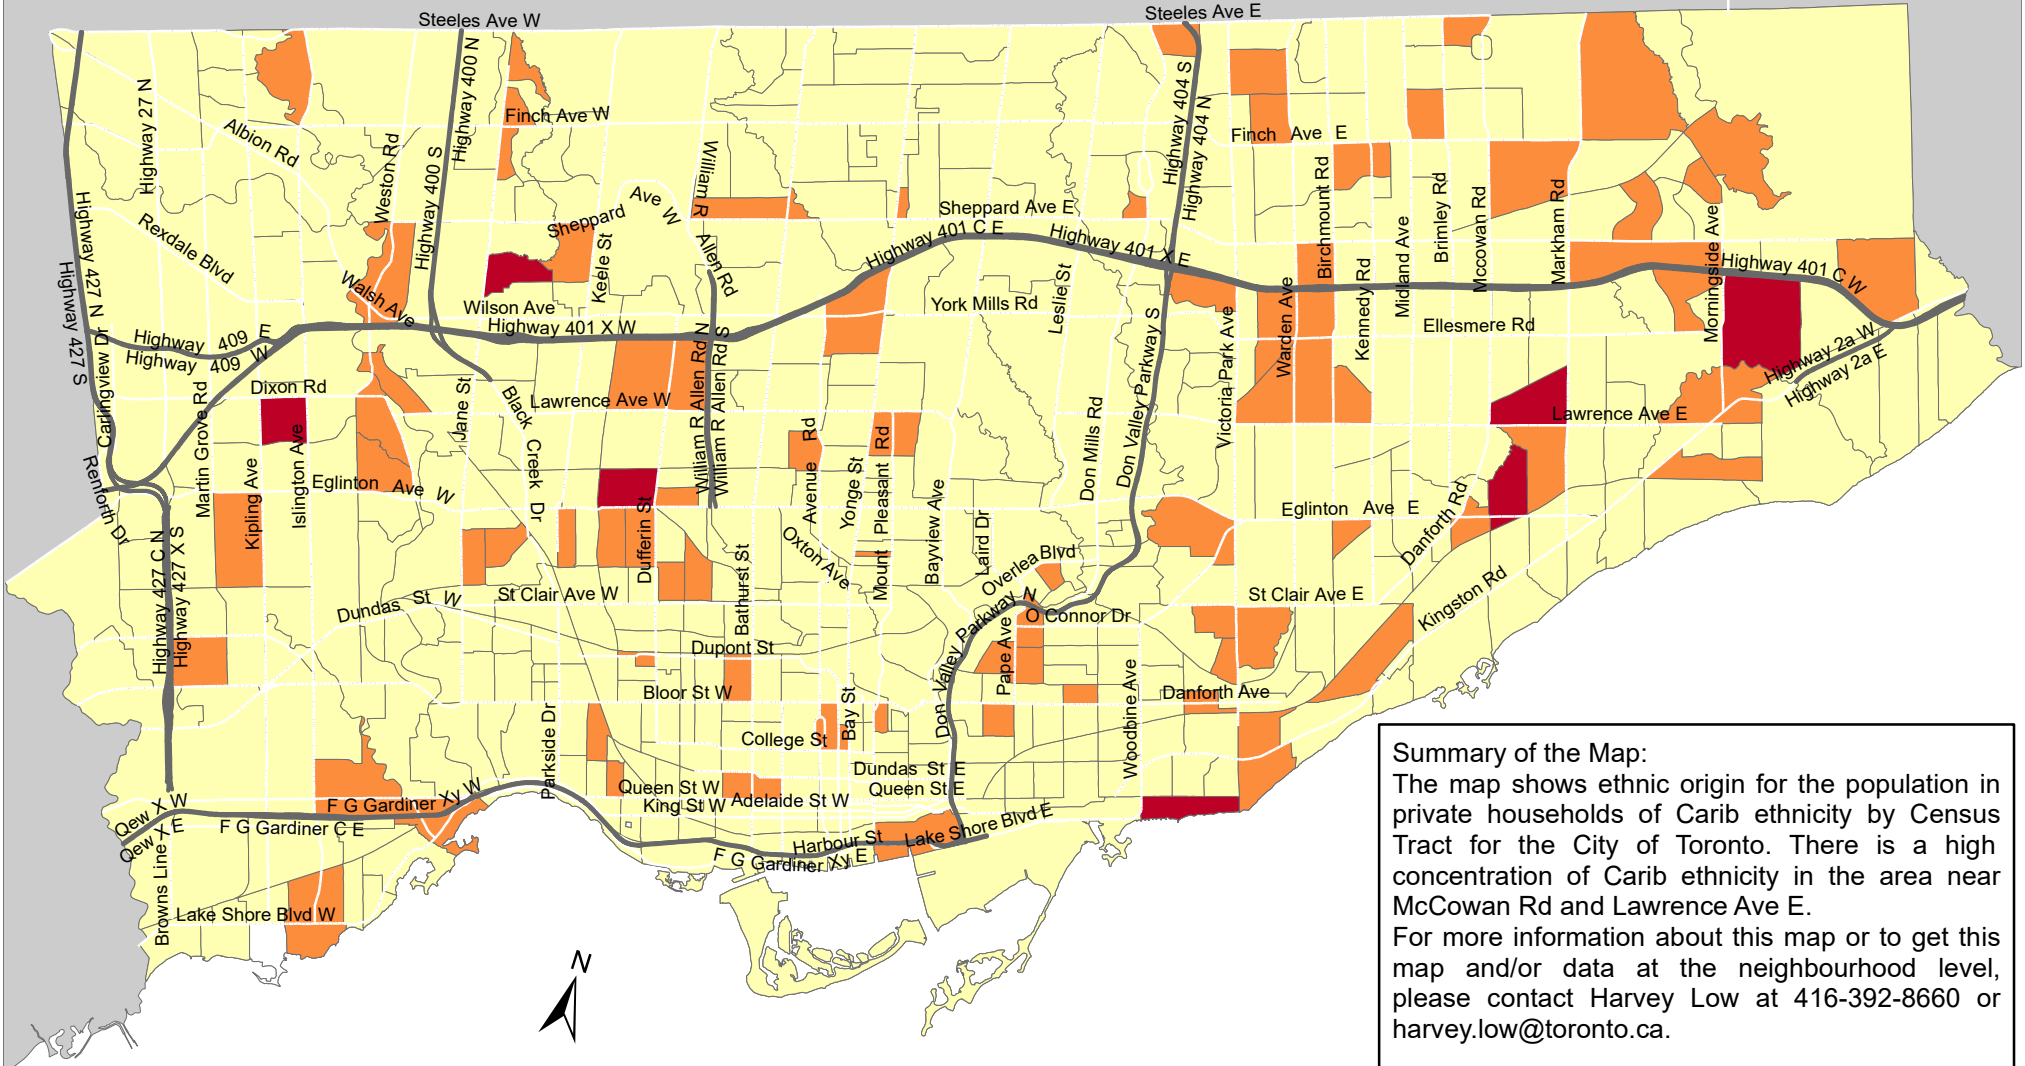

City of Toronto Ethnic Origin - Carib 2016

Summary of the Map:
 The map shows ethnic origin for the population in private households of Carib ethnicity by Census Tract for the City of Toronto. There is a high concentration of Carib ethnicity in the area near McCowan Rd and Lawrence Ave E.
 For more information about this map or to get this map and/or data at the neighbourhood level, please contact Harvey Low at 416-392-8660 or harvey.low@toronto.ca.