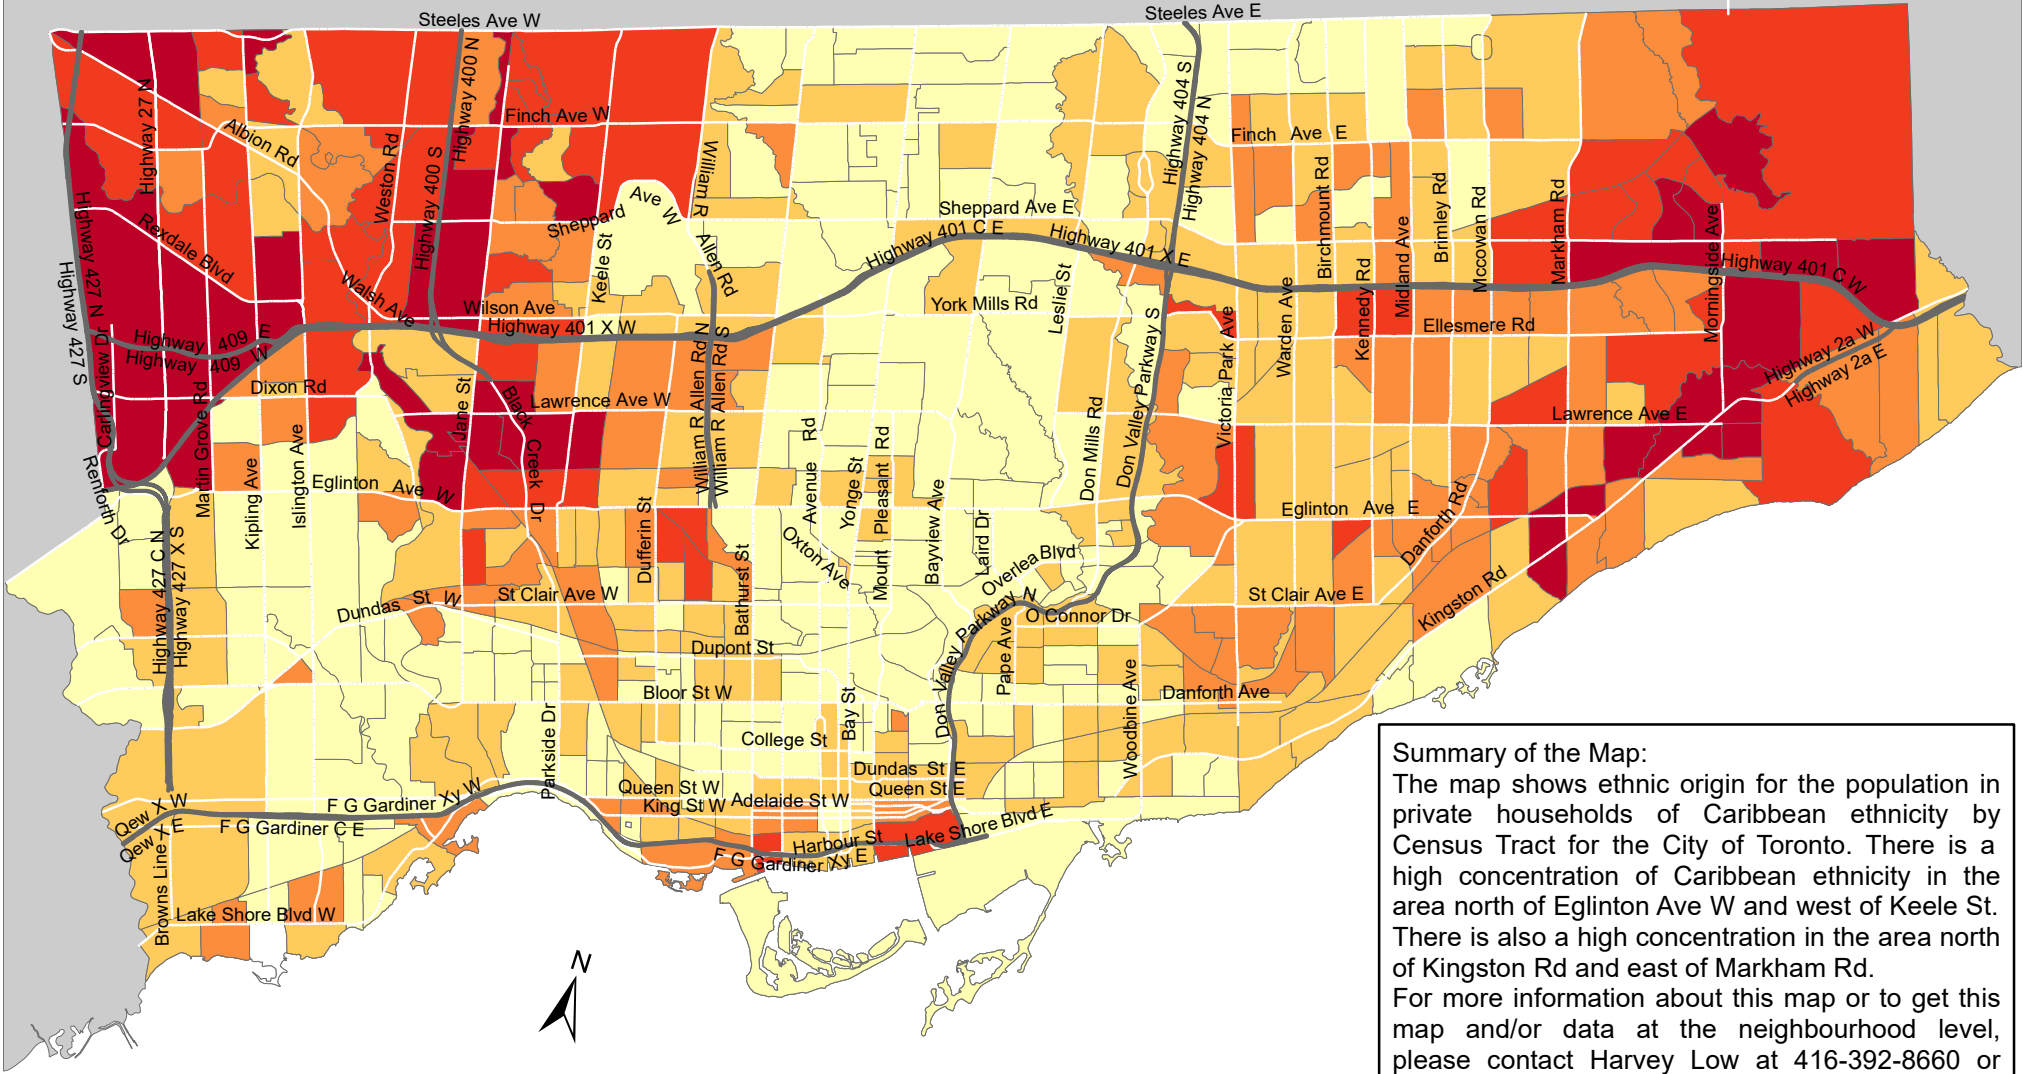

City of Toronto Ethnic Origin - Caribbean 2016

Summary of the Map:
 The map shows ethnic origin for the population in private households of Caribbean ethnicity by Census Tract for the City of Toronto. There is a high concentration of Caribbean ethnicity in the area north of Eglinton Ave W and west of Keele St. There is also a high concentration in the area north of Kingston Rd and east of Markham Rd. For more information about this map or to get this map and/or data at the neighbourhood level, please contact Harvey Low at 416-392-8660 or harvey.low@toronto.ca.

Ethnic Origin - Caribbean

	0 - 155		Not available/ No data
	156 - 325		Expressway
	326 - 550		Major Arterial
	551 - 885		
	886 - 1,970		

Source: City of Toronto; Statistics Canada 2016 Census.

Copyright © 2018 City of Toronto. All Rights Reserved. Published: May 2018.