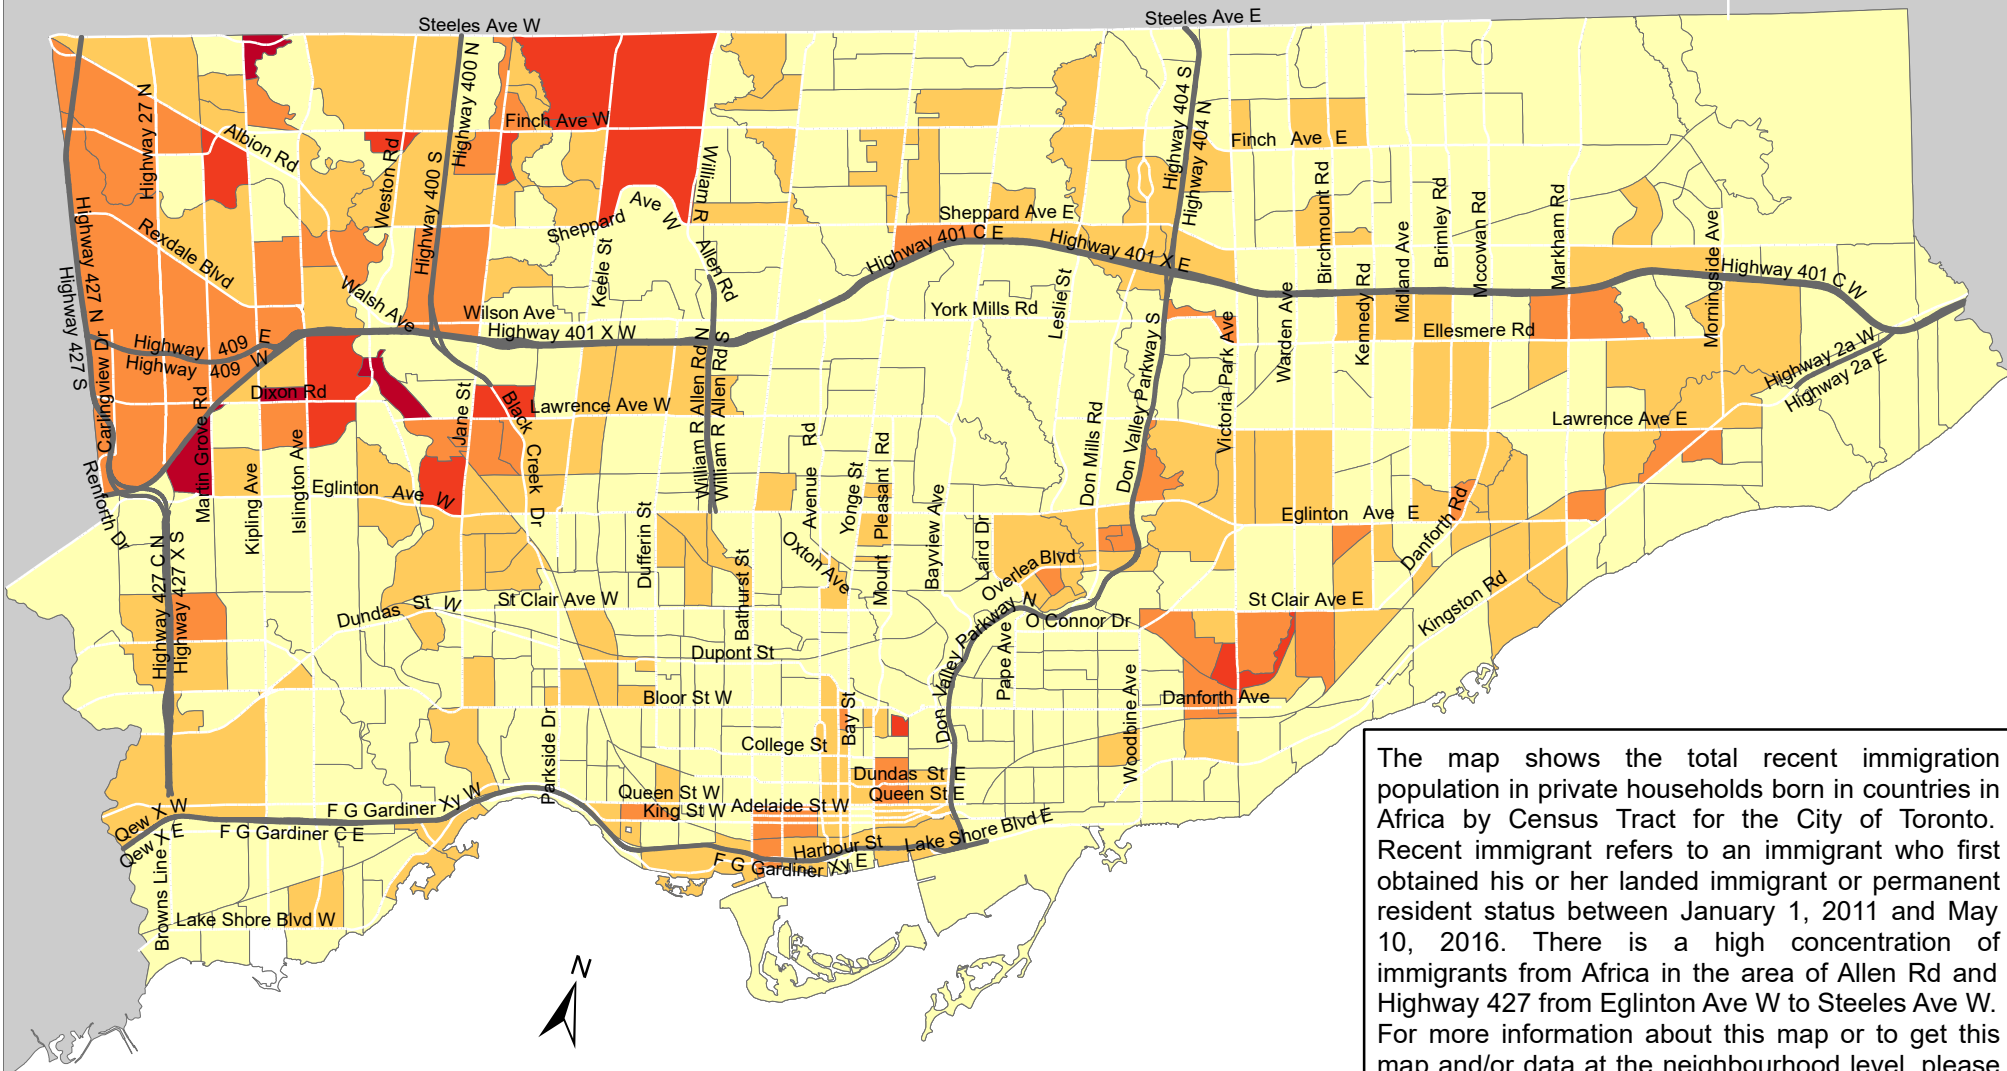

# City of Toronto Recent Immigrants - Africa 2016

The map shows the total recent immigration population in private households born in countries in Africa by Census Tract for the City of Toronto. Recent immigrant refers to an immigrant who first obtained his or her landed immigrant or permanent resident status between January 1, 2011 and May 10, 2016. There is a high concentration of immigrants from Africa in the area of Allen Rd and Highway 427 from Eglinton Ave W to Steeles Ave W. For more information about this map or to get this map and/or data at the neighbourhood level, please contact Harvey Low at 416-392-8660 or [harvey.low@toronto.ca](mailto:harvey.low@toronto.ca).

## Total Population of Recent Immigrants - Africa

- Not available/ No data
- Expressway
- Major Arterial

Source: City of Toronto;  
 Statistics Canada 2016 Census.  
 Copyright © 2018 City of Toronto. All Rights Reserved.  
 Published: May 2018.  
 Prepared by: Social Research and Analysis Unit.  
 Contact: [spar@toronto.ca](mailto:spar@toronto.ca).