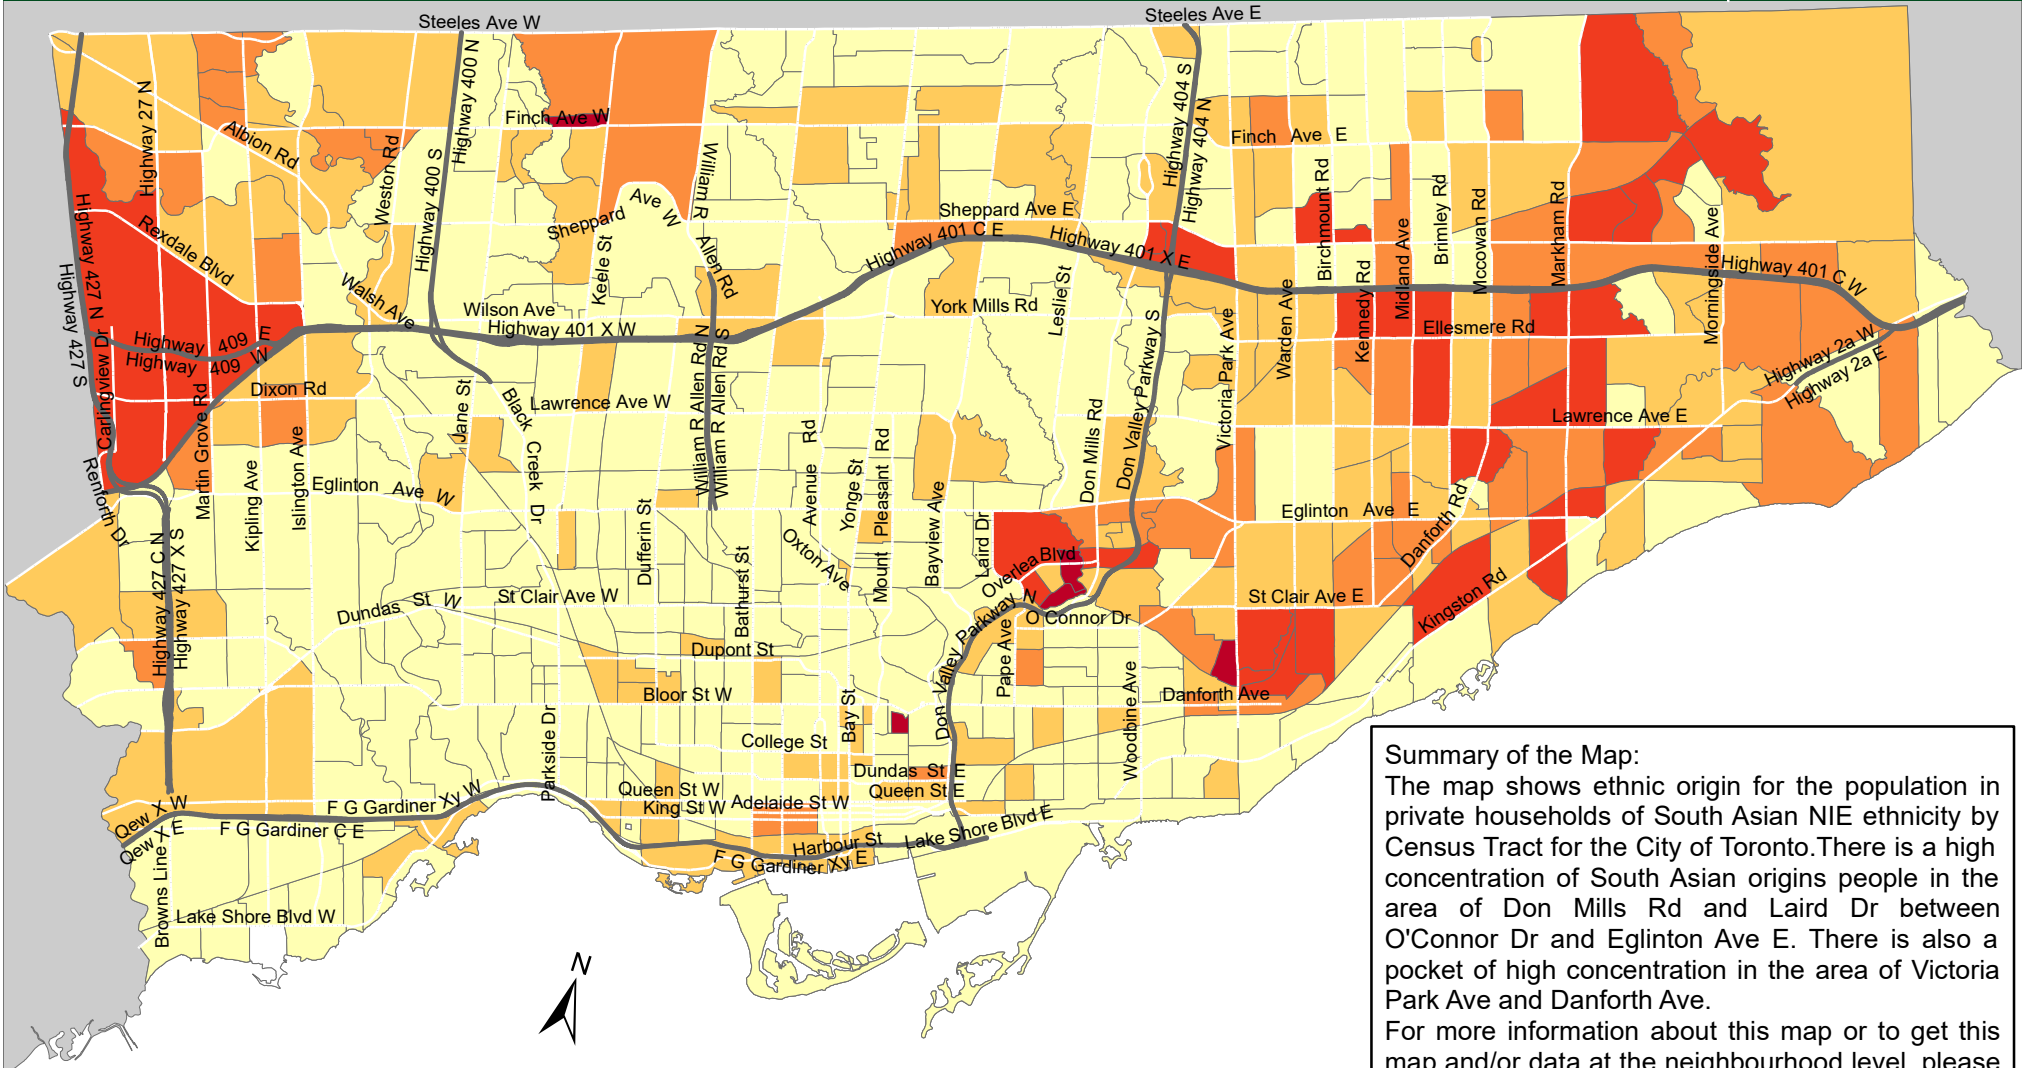

# City of Toronto Ethnic Origin - South Asian Origins, n.i.e. 2016

**Summary of the Map:**  
 The map shows ethnic origin for the population in private households of South Asian NIE ethnicity by Census Tract for the City of Toronto. There is a high concentration of South Asian origins people in the area of Don Mills Rd and Laird Dr between O'Connor Dr and Eglinton Ave E. There is also a pocket of high concentration in the area of Victoria Park Ave and Danforth Ave.  
 For more information about this map or to get this map and/or data at the neighbourhood level, please contact Harvey Low at 416-392-8660 or [harvey.low@toronto.ca](mailto:harvey.low@toronto.ca).

## Ethnic Origin - South Asian Origins, n.i.e.

- 0 - 20
- 21 - 65
- 66 - 130
- 131 - 265
- 266 - 535

- Not available/ No data
- Expressway
- Major Arterial

Source: City of Toronto;  
 Statistics Canada 2016 Census.