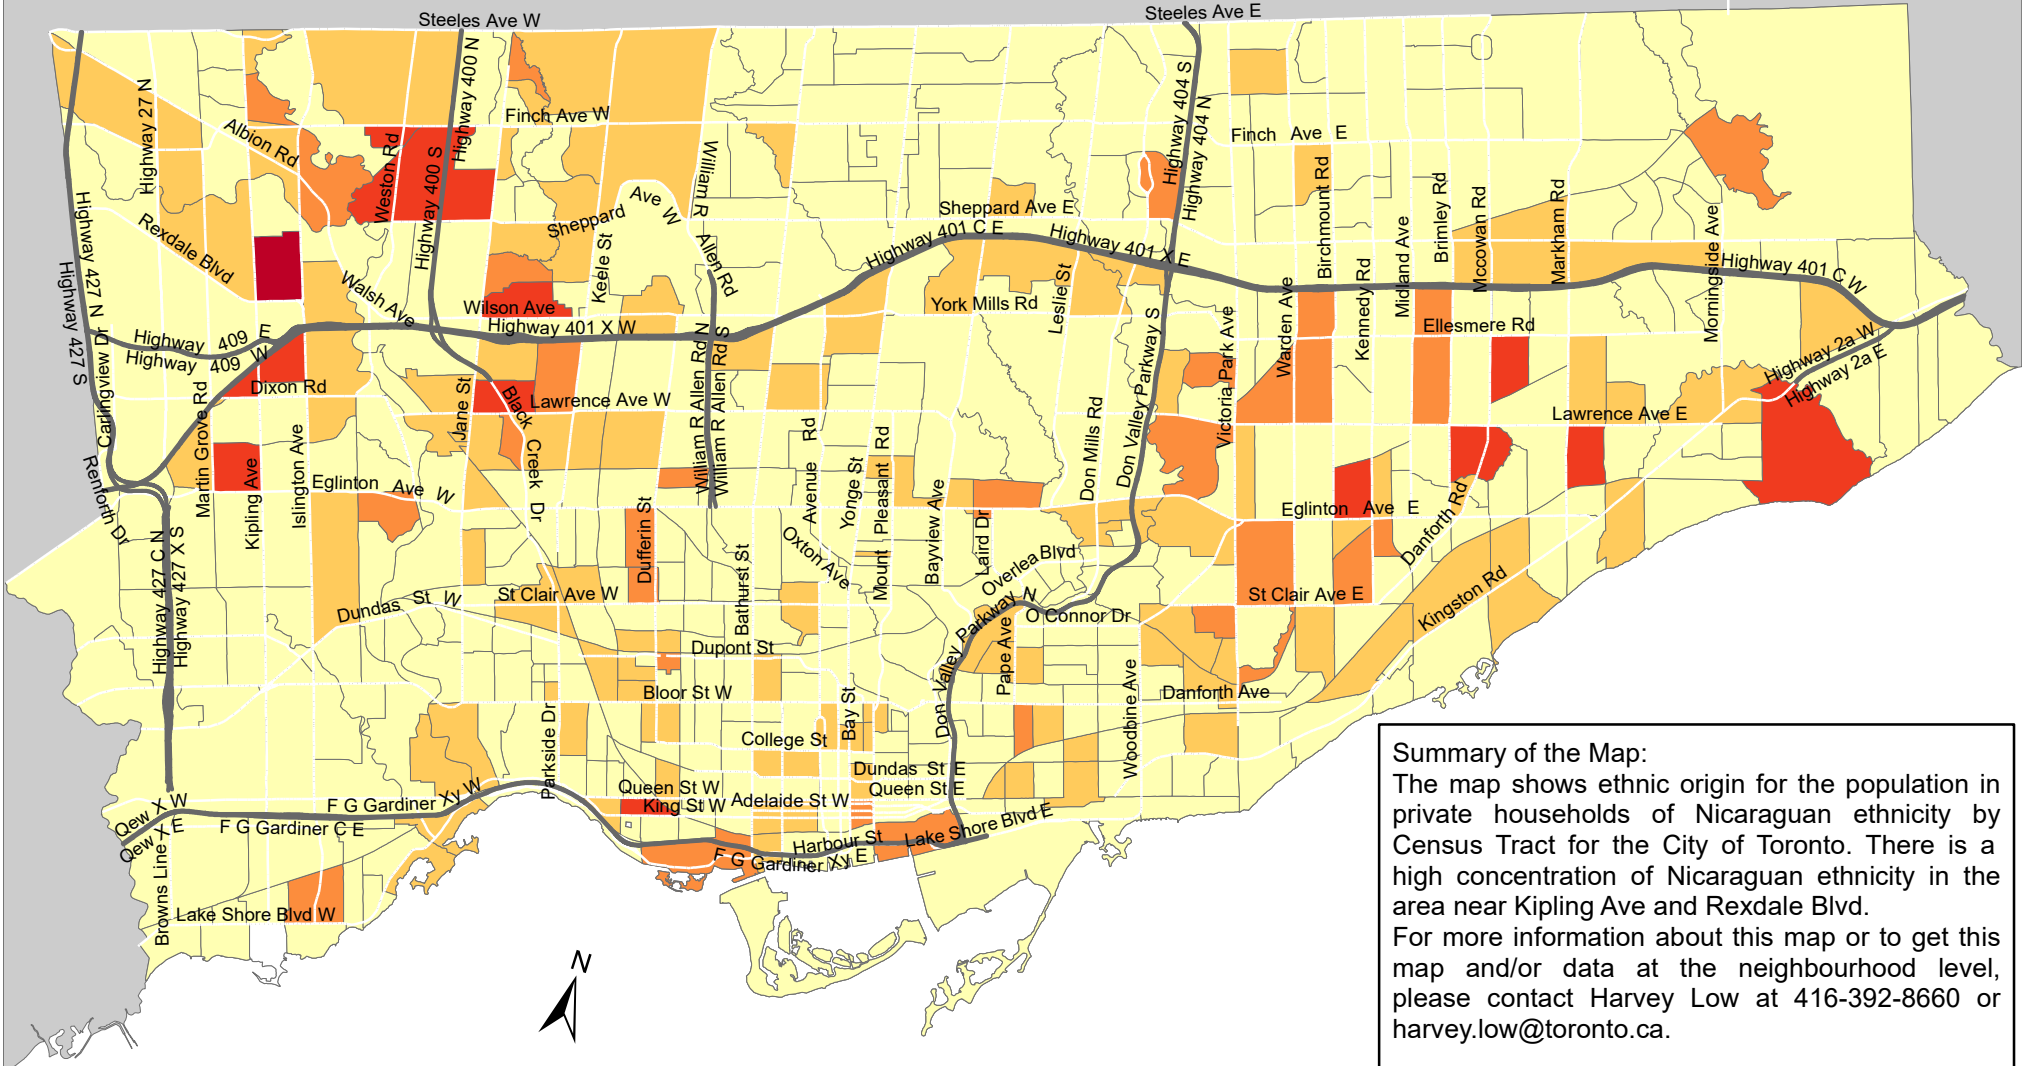

City of Toronto Ethnic Origin - Nicaraguan 2016

Summary of the Map:
 The map shows ethnic origin for the population in private households of Nicaraguan ethnicity by Census Tract for the City of Toronto. There is a high concentration of Nicaraguan ethnicity in the area near Kipling Ave and Rexdale Blvd.
 For more information about this map or to get this map and/or data at the neighbourhood level, please contact Harvey Low at 416-392-8660 or harvey.low@toronto.ca.