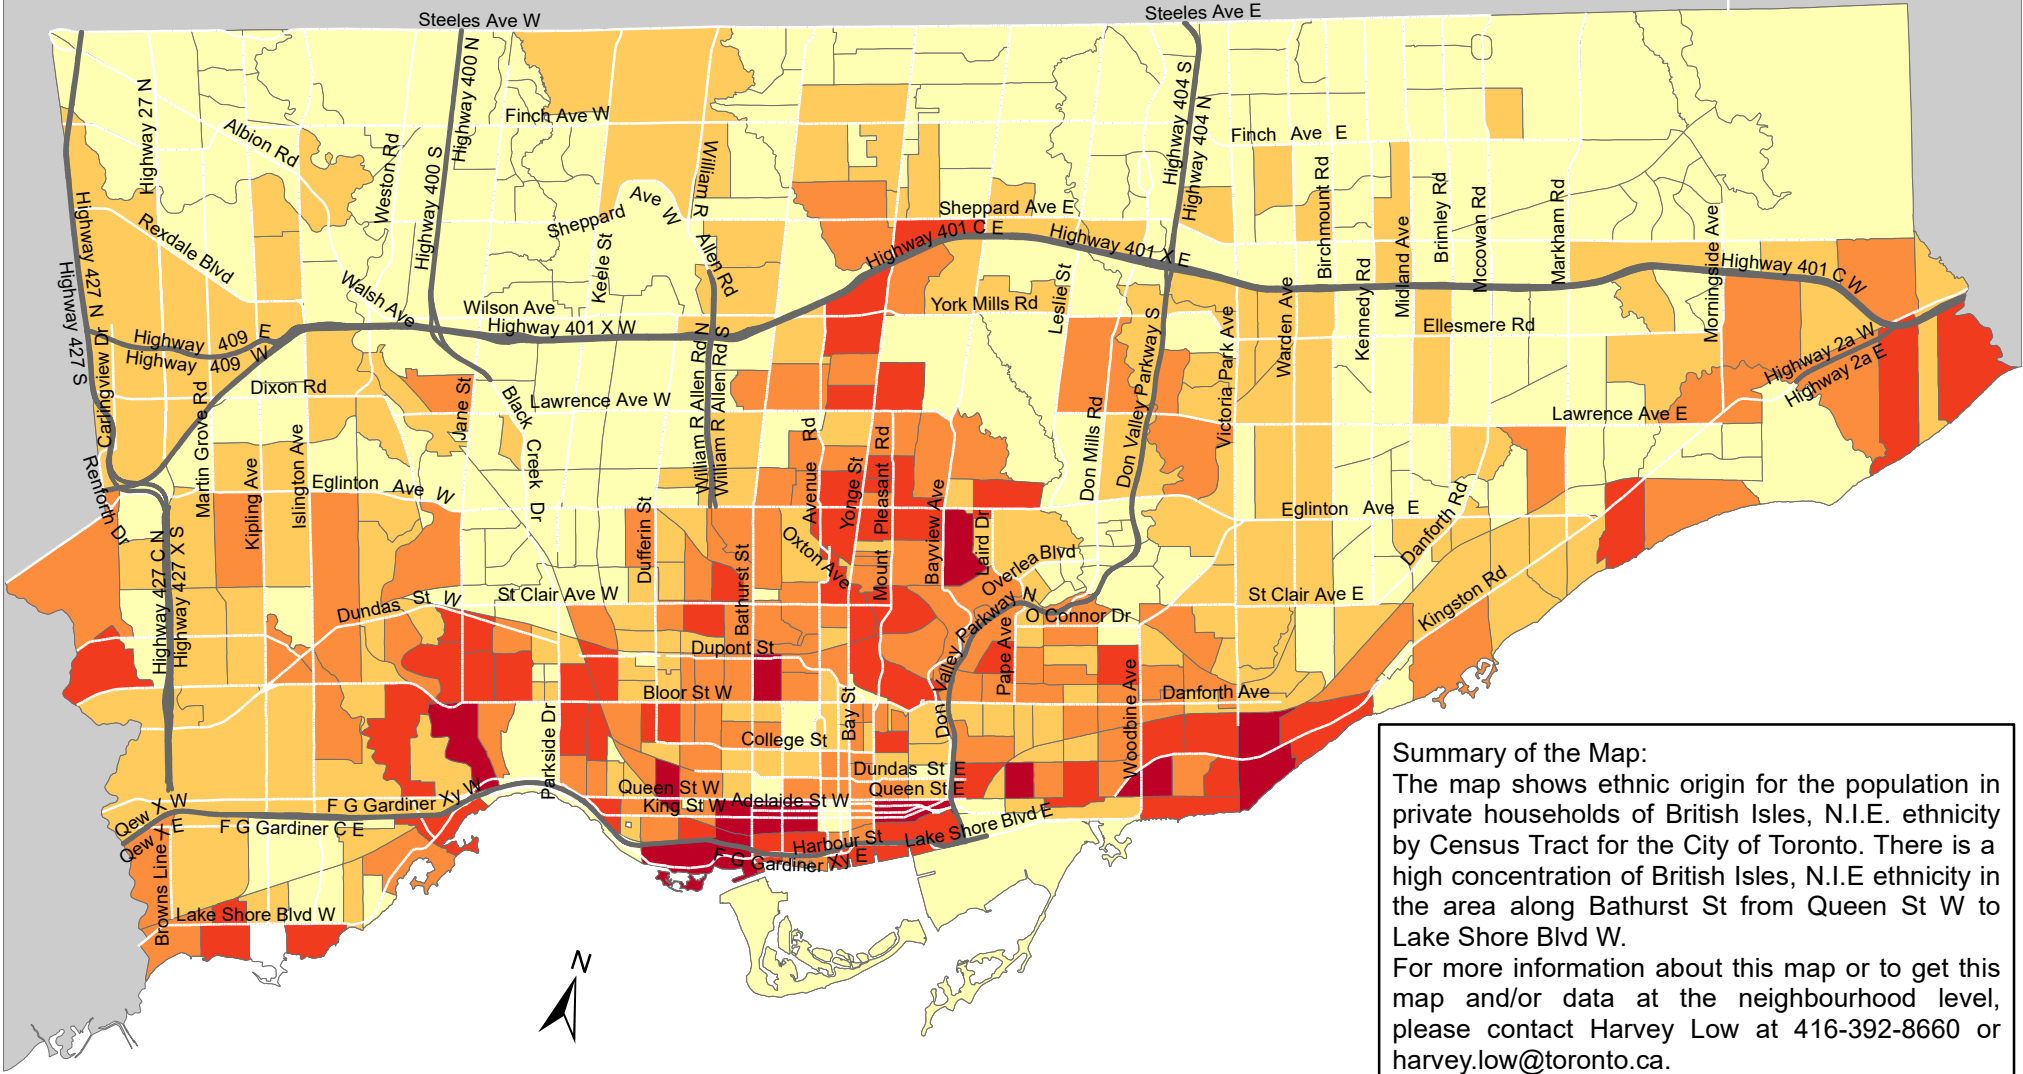

City of Toronto Ethnic Origin - British Isles, N.I.E. 2016

Summary of the Map:
 The map shows ethnic origin for the population in private households of British Isles, N.I.E. ethnicity by Census Tract for the City of Toronto. There is a high concentration of British Isles, N.I.E. ethnicity in the area along Bathurst St from Queen St W to Lake Shore Blvd W.
 For more information about this map or to get this map and/or data at the neighbourhood level, please contact Harvey Low at 416-392-8660 or harvey.low@toronto.ca.