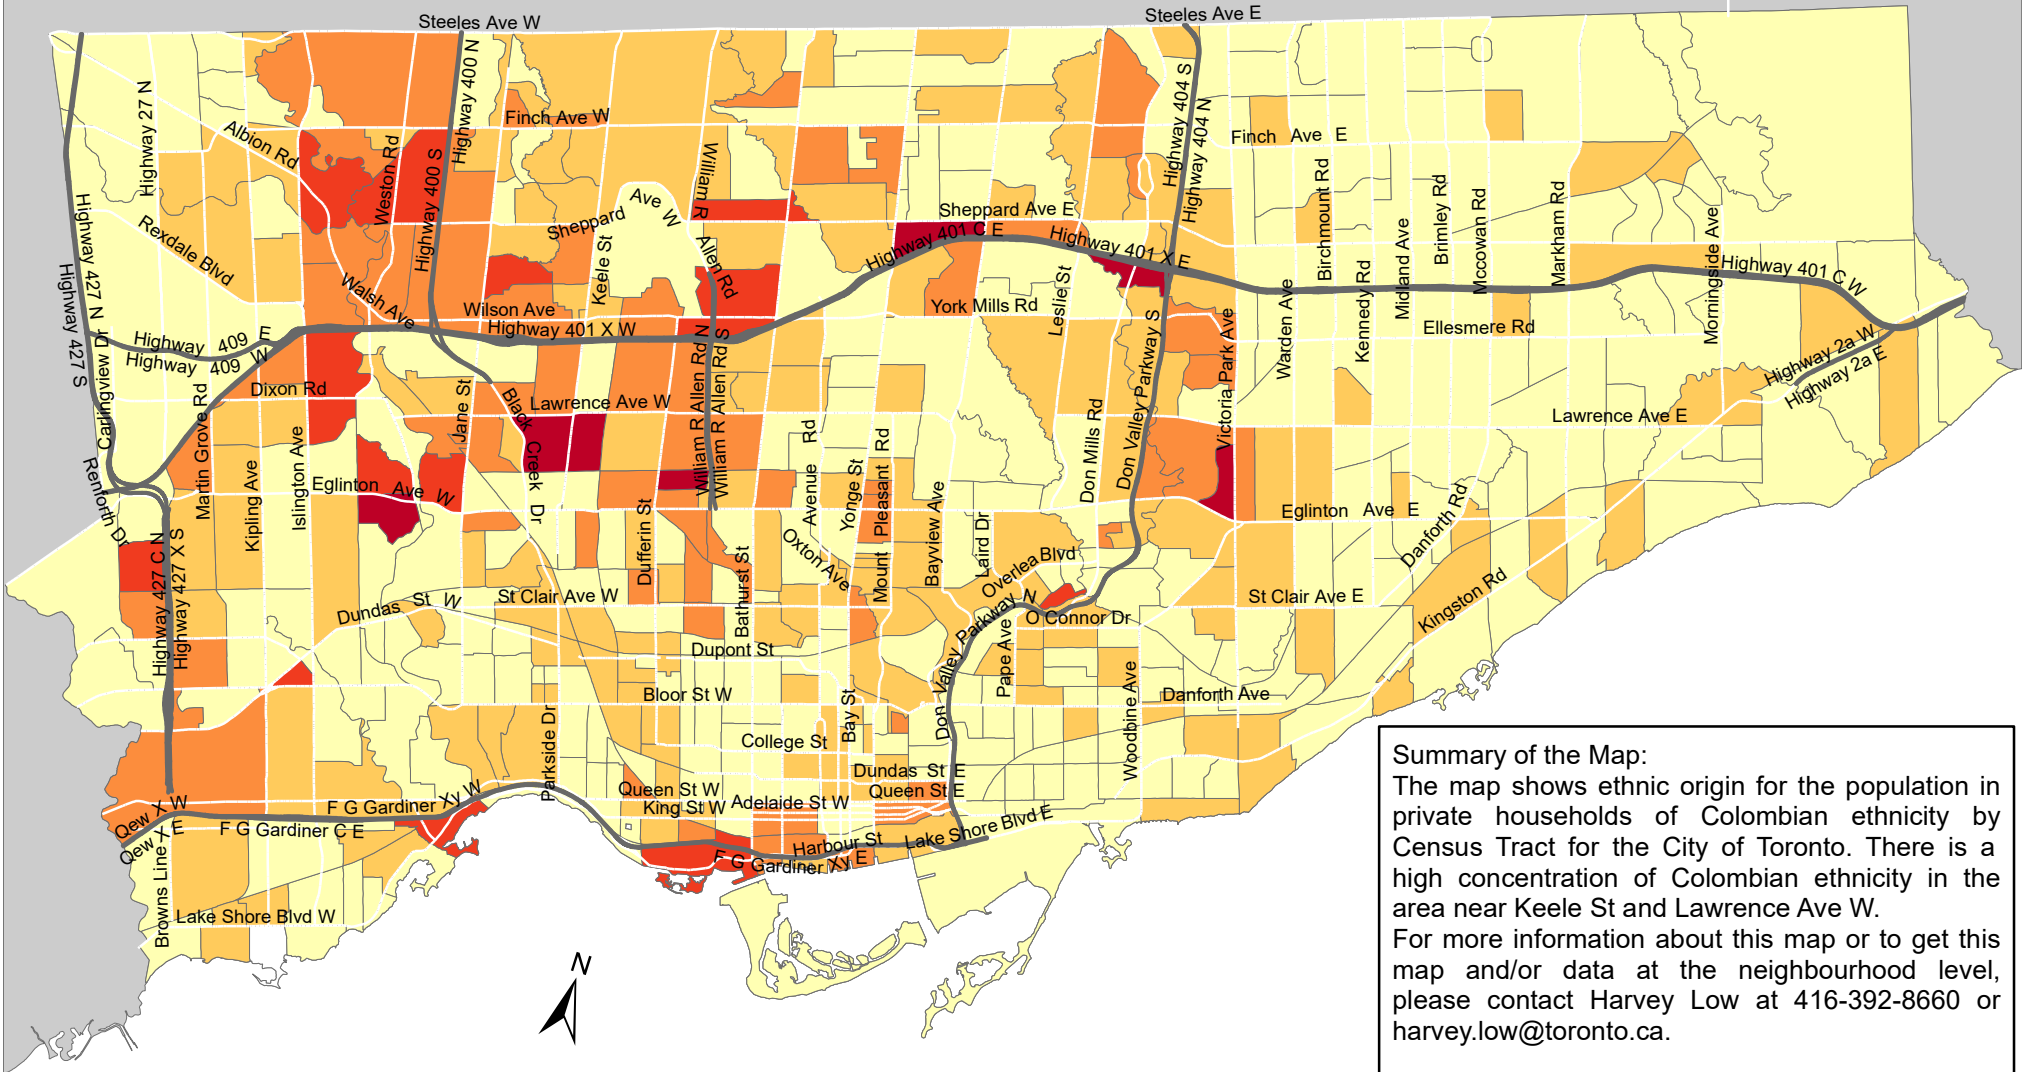

City of Toronto Ethnic Origin - Colombian 2016

Summary of the Map:
 The map shows ethnic origin for the population in private households of Colombian ethnicity by Census Tract for the City of Toronto. There is a high concentration of Colombian ethnicity in the area near Keele St and Lawrence Ave W.
 For more information about this map or to get this map and/or data at the neighbourhood level, please contact Harvey Low at 416-392-8660 or harvey.low@toronto.ca.

Ethnic Origin - Colombian

- Not available/ No data
- Expressway
- Major Arterial

Source: City of Toronto;
 Statistics Canada 2016 Census.

Copyright © 2018 City of Toronto. All Rights Reserved.
 Published: May 2018.