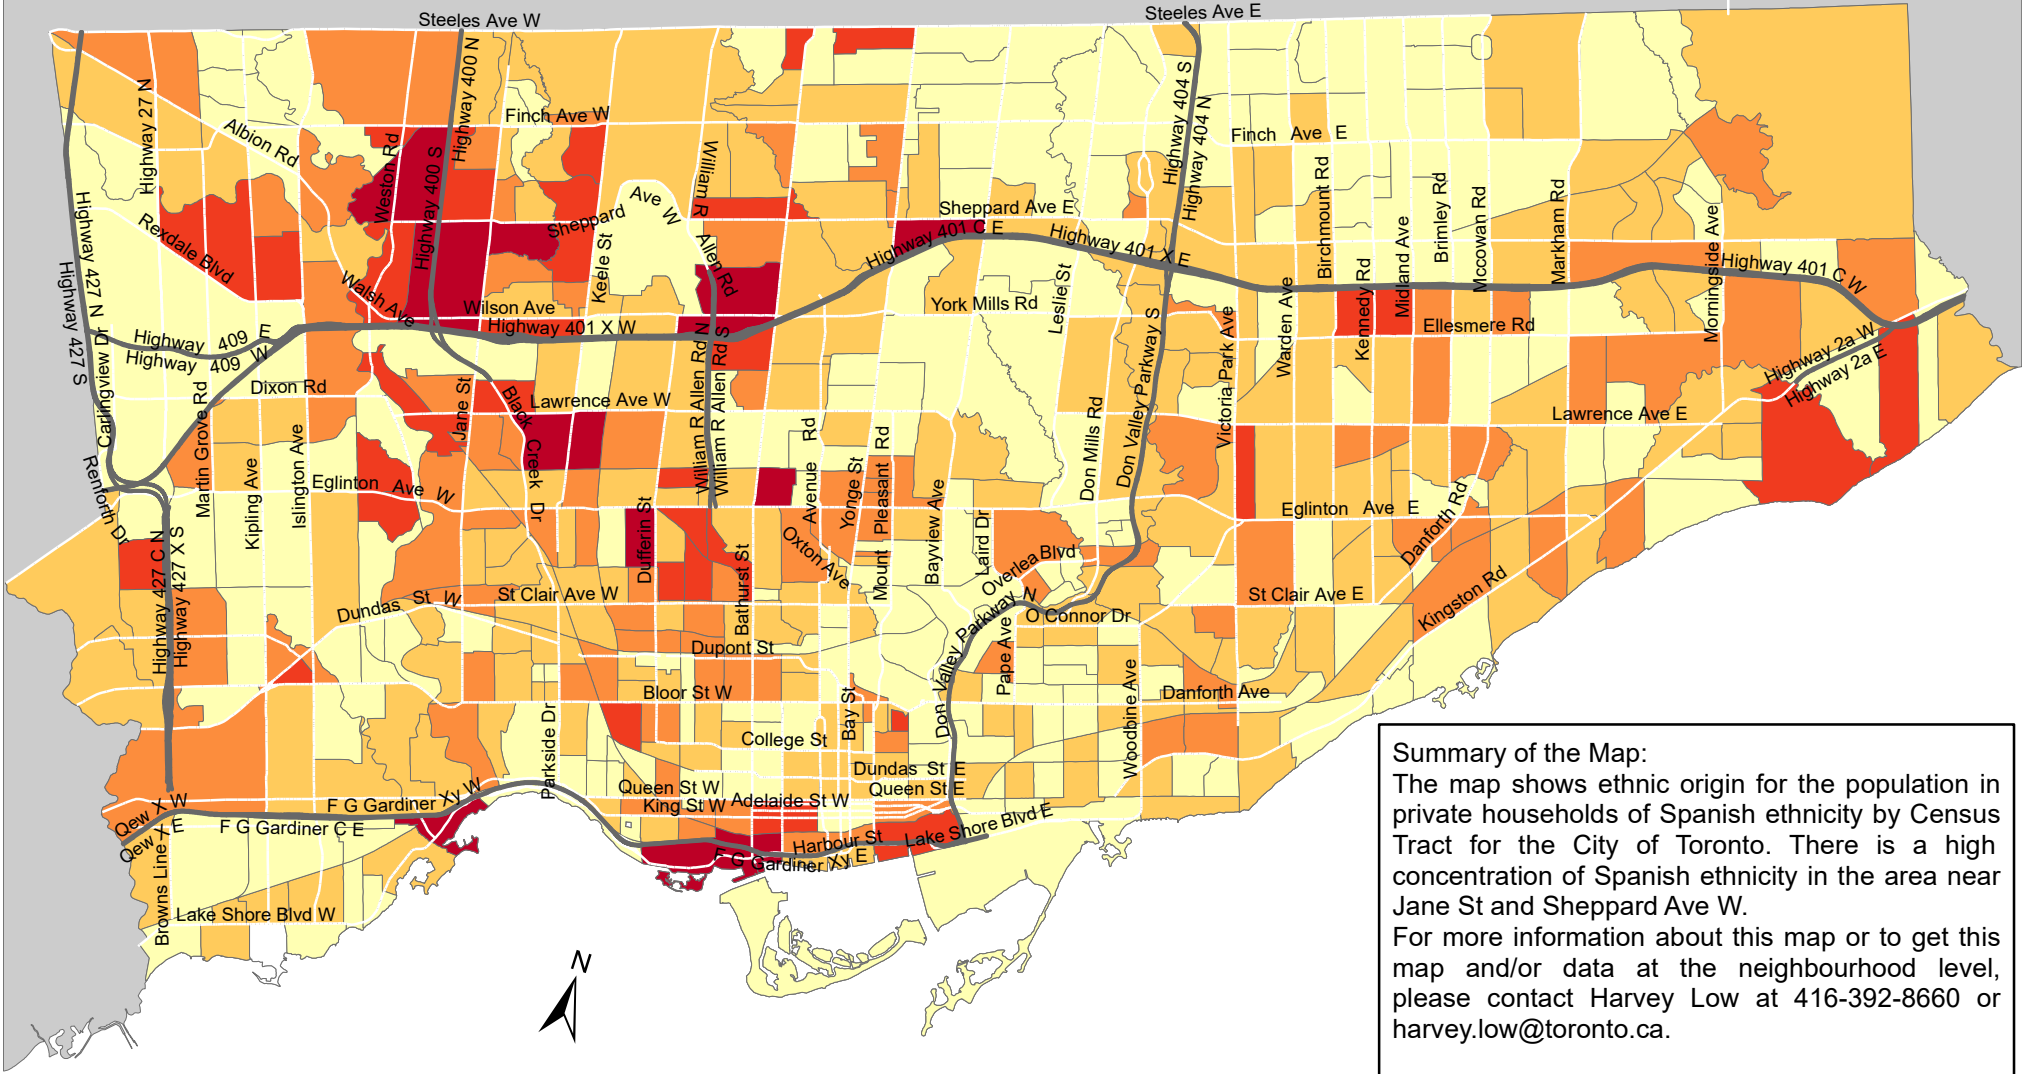

City of Toronto Ethnic Origin - Spanish 2016

Summary of the Map:
 The map shows ethnic origin for the population in private households of Spanish ethnicity by Census Tract for the City of Toronto. There is a high concentration of Spanish ethnicity in the area near Jane St and Sheppard Ave W.
 For more information about this map or to get this map and/or data at the neighbourhood level, please contact Harvey Low at 416-392-8660 or harvey.low@toronto.ca.