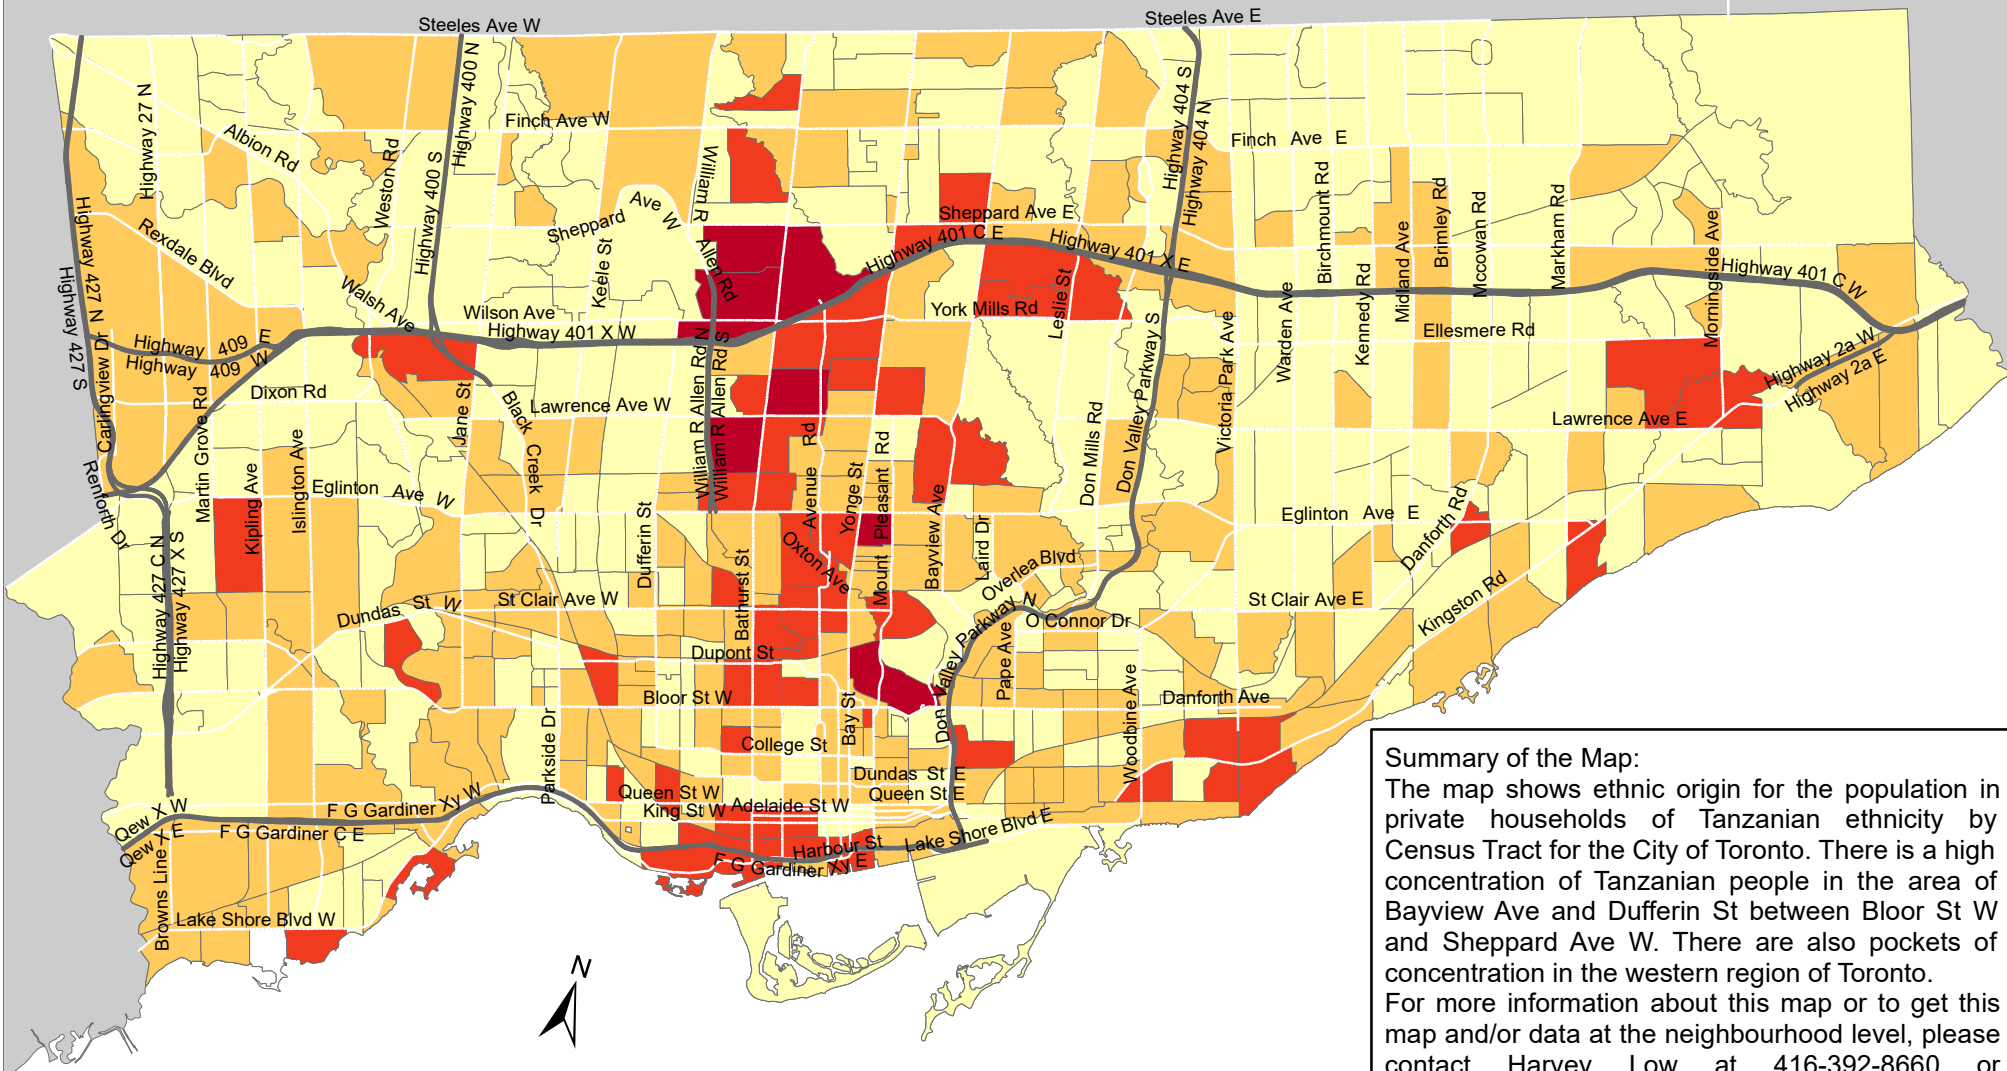

City of Toronto Ethnic Origin - Tanzanian 2016

Summary of the Map:
 The map shows ethnic origin for the population in private households of Tanzanian ethnicity by Census Tract for the City of Toronto. There is a high concentration of Tanzanian people in the area of Bayview Ave and Dufferin St between Bloor St W and Sheppard Ave W. There are also pockets of concentration in the western region of Toronto. For more information about this map or to get this map and/or data at the neighbourhood level, please contact Harvey Low at 416-392-8660 or harvey.low@toronto.ca.

Ethnic Origin - Tanzanian

 0	 Not available/ No data
 1 - 25	 Expressway
 26 - 60	 Major Arterial
 61 - 115	

Source: City of Toronto; Statistics Canada 2016 Census.

Copyright © 2018 City of Toronto. All Rights Reserved. Published: May 2018.