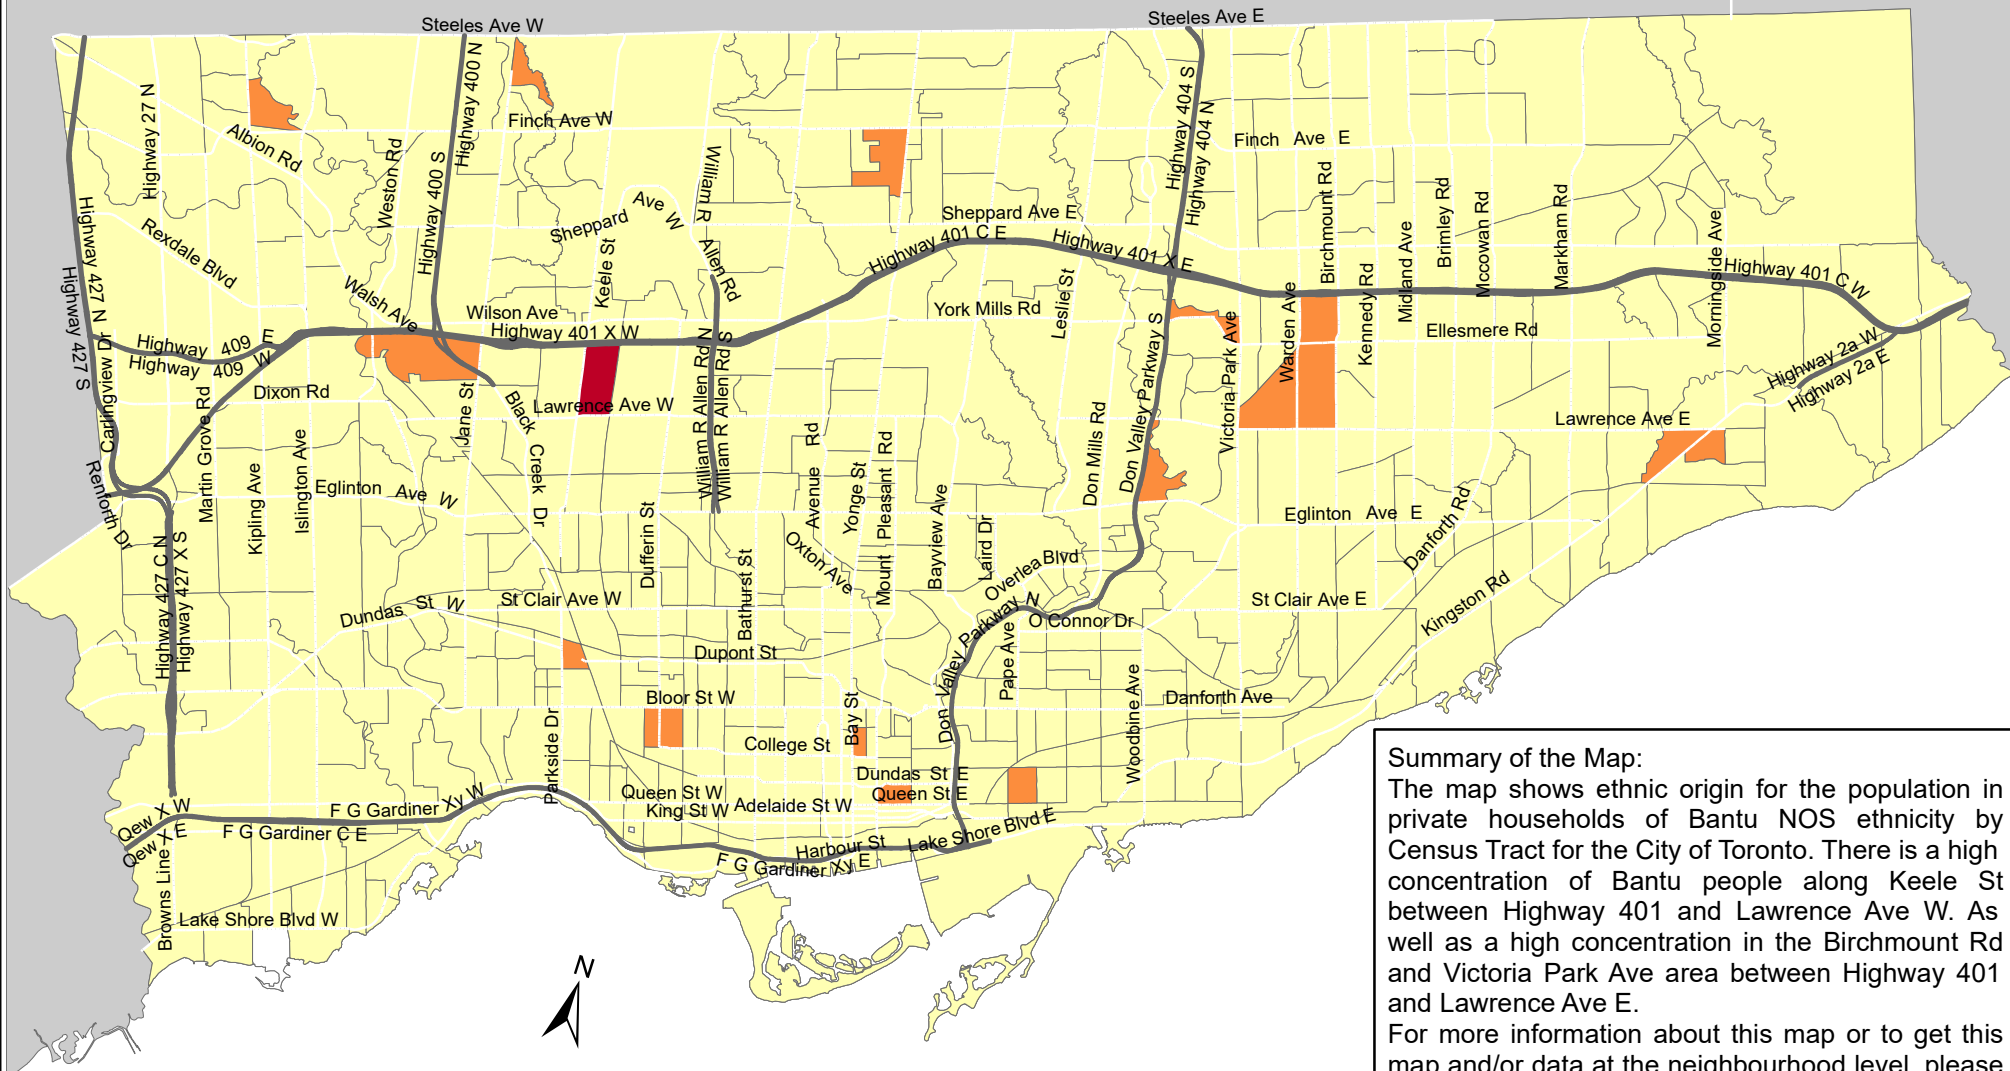

City of Toronto Ethnic Origin - Bantu, n.o.s. 2016

Summary of the Map:
 The map shows ethnic origin for the population in private households of Bantu NOS ethnicity by Census Tract for the City of Toronto. There is a high concentration of Bantu people along Keele St between Highway 401 and Lawrence Ave W. As well as a high concentration in the Birchmount Rd and Victoria Park Ave area between Highway 401 and Lawrence Ave E.
 For more information about this map or to get this map and/or data at the neighbourhood level, please contact Harvey Low at 416-392-8660 or harvey.low@toronto.ca.

Ethnic Origin - Bantu, n.o.s.

- 0
- 1 - 20
- 21 - 45

- Not available/ No data
- Expressway
- Major Arterial

Source: City of Toronto;
 Statistics Canada 2016 Census.

Copyright © 2018 City of Toronto. All Rights Reserved.
 Published: May 2018.