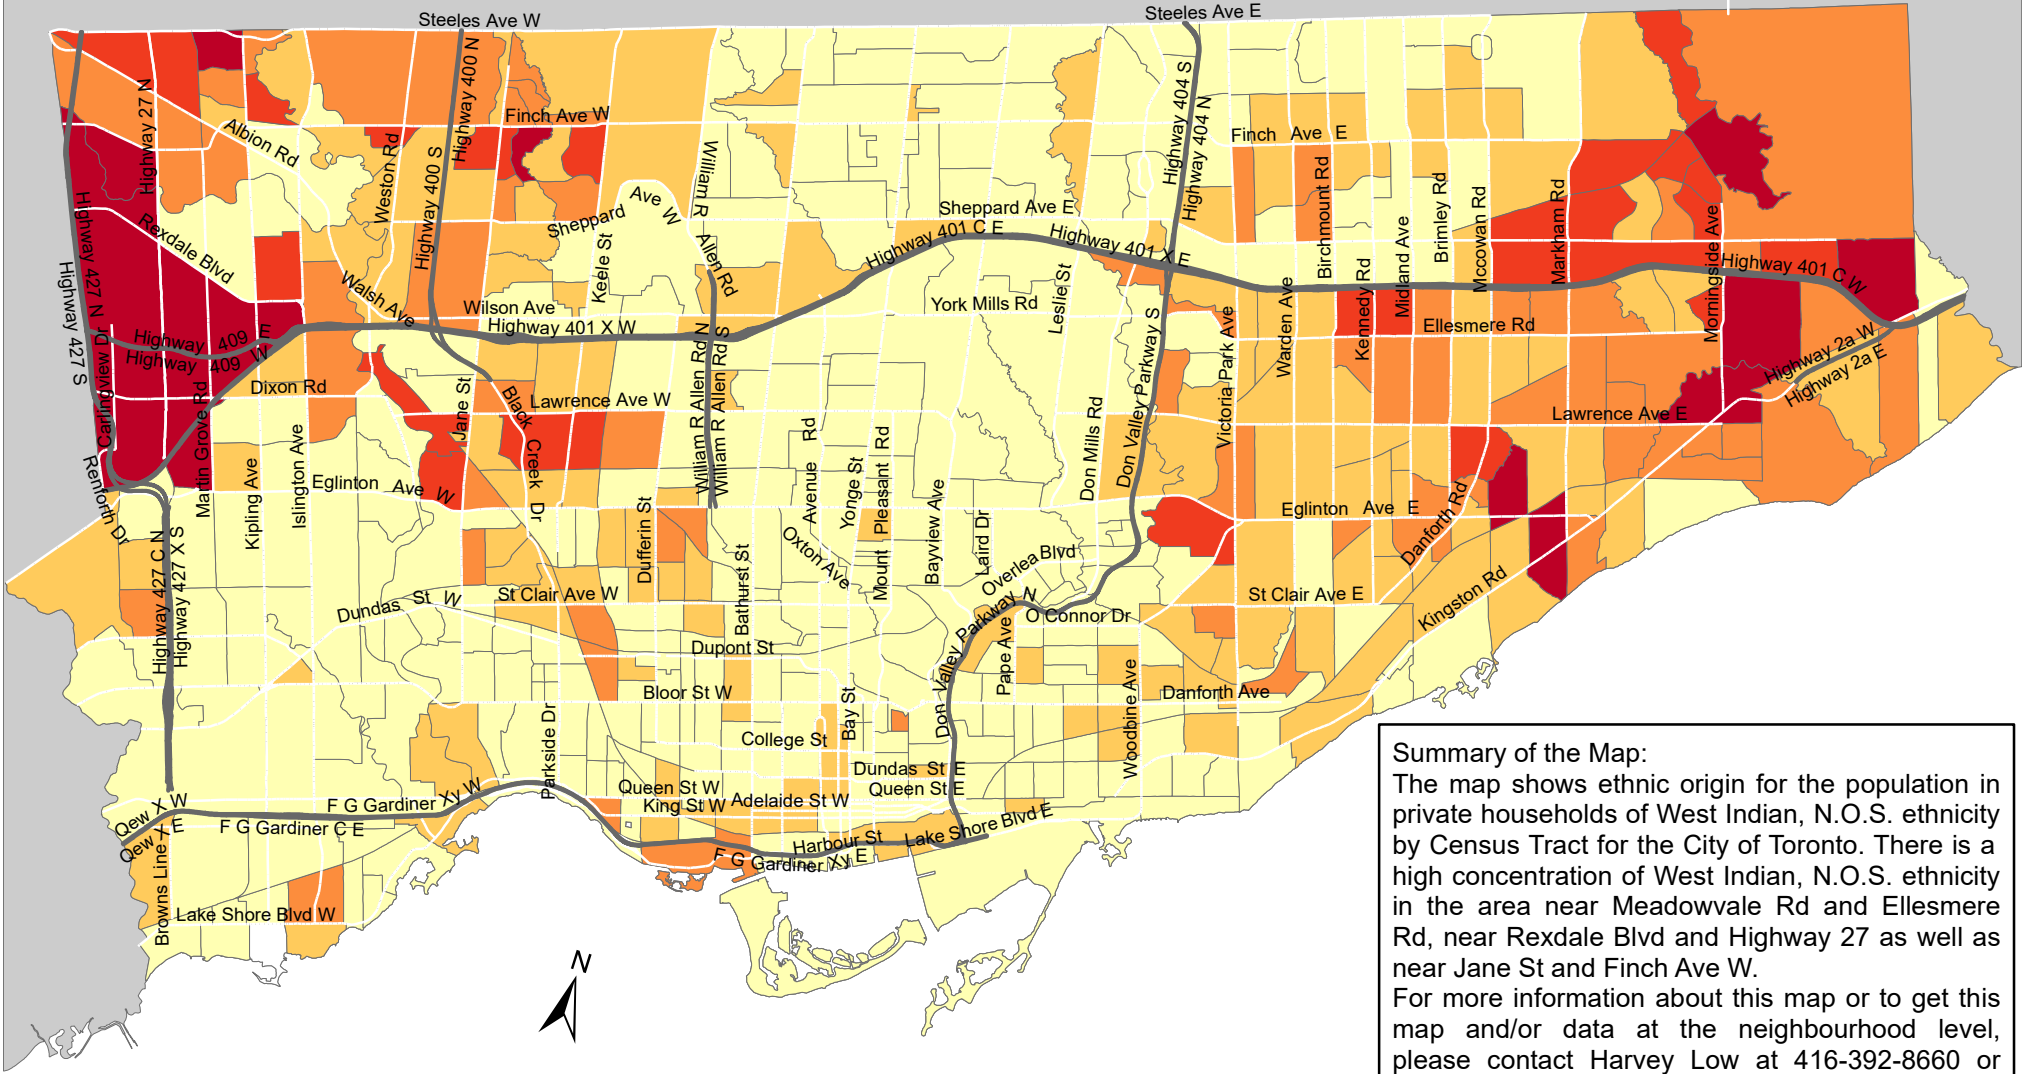

# City of Toronto Ethnic Origin - West Indian, N.O.S. 2016

**Summary of the Map:**  
 The map shows ethnic origin for the population in private households of West Indian, N.O.S. ethnicity by Census Tract for the City of Toronto. There is a high concentration of West Indian, N.O.S. ethnicity in the area near Meadowvale Rd and Ellesmere Rd, near Rexdale Blvd and Highway 27 as well as near Jane St and Finch Ave W.  
 For more information about this map or to get this map and/or data at the neighbourhood level, please contact Harvey Low at 416-392-8660 or [harvey.low@toronto.ca](mailto:harvey.low@toronto.ca).