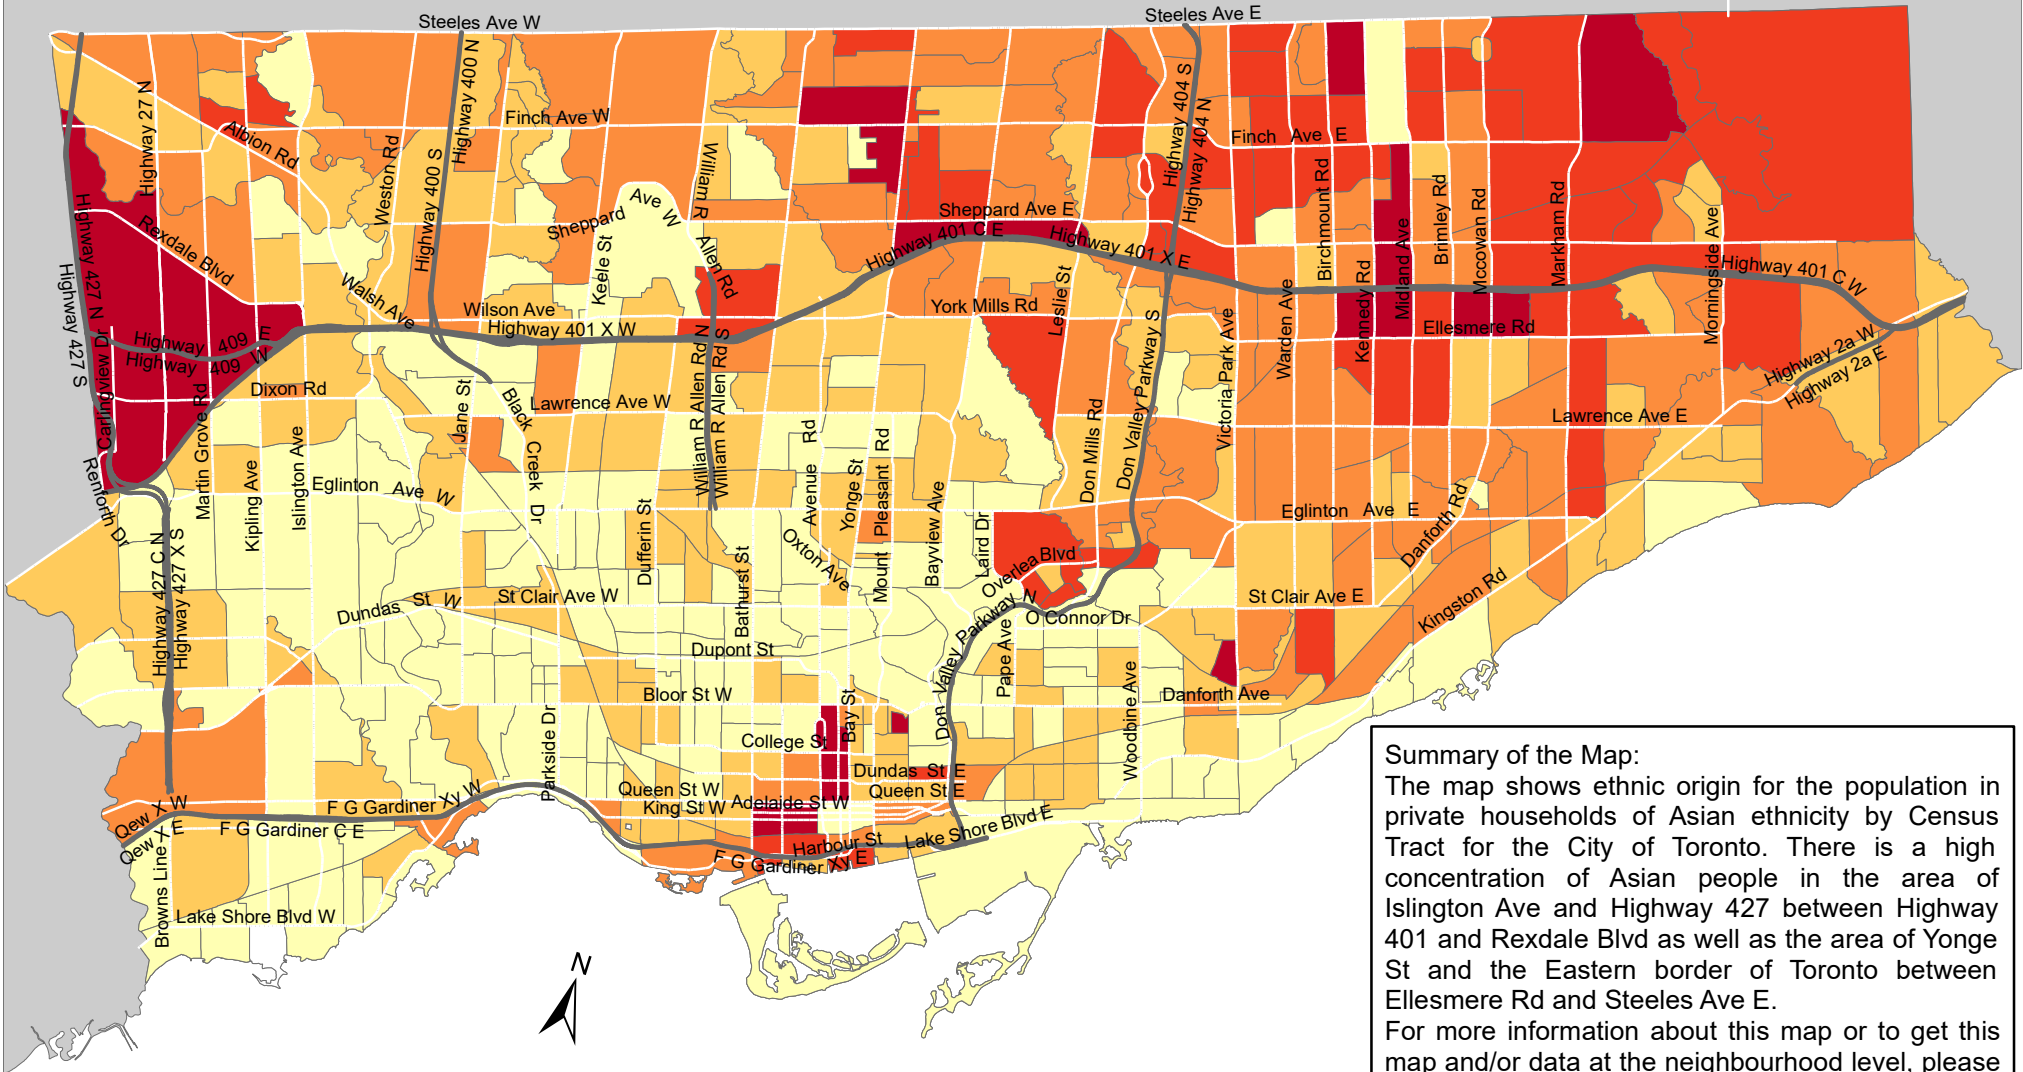

# City of Toronto Ethnic Origin - Asian Origins 2016

**Summary of the Map:**  
 The map shows ethnic origin for the population in private households of Asian ethnicity by Census Tract for the City of Toronto. There is a high concentration of Asian people in the area of Islington Ave and Highway 427 between Highway 401 and Rexdale Blvd as well as the area of Yonge St and the Eastern border of Toronto between Ellesmere Rd and Steeles Ave E.  
 For more information about this map or to get this map and/or data at the neighbourhood level, please contact Harvey Low at 416-392-8660 or [harvey.low@toronto.ca](mailto:harvey.low@toronto.ca).

## Ethnic Origin - Asian Origins

- 0 - 1,085
- 1,086 - 2,145
- 2,146 - 3,510
- 3,511 - 5,250
- 5,251 - 8,810

Not available/ No data

- Expressway
- Major Arterial

Source: City of Toronto;  
 Statistics Canada 2016 Census.