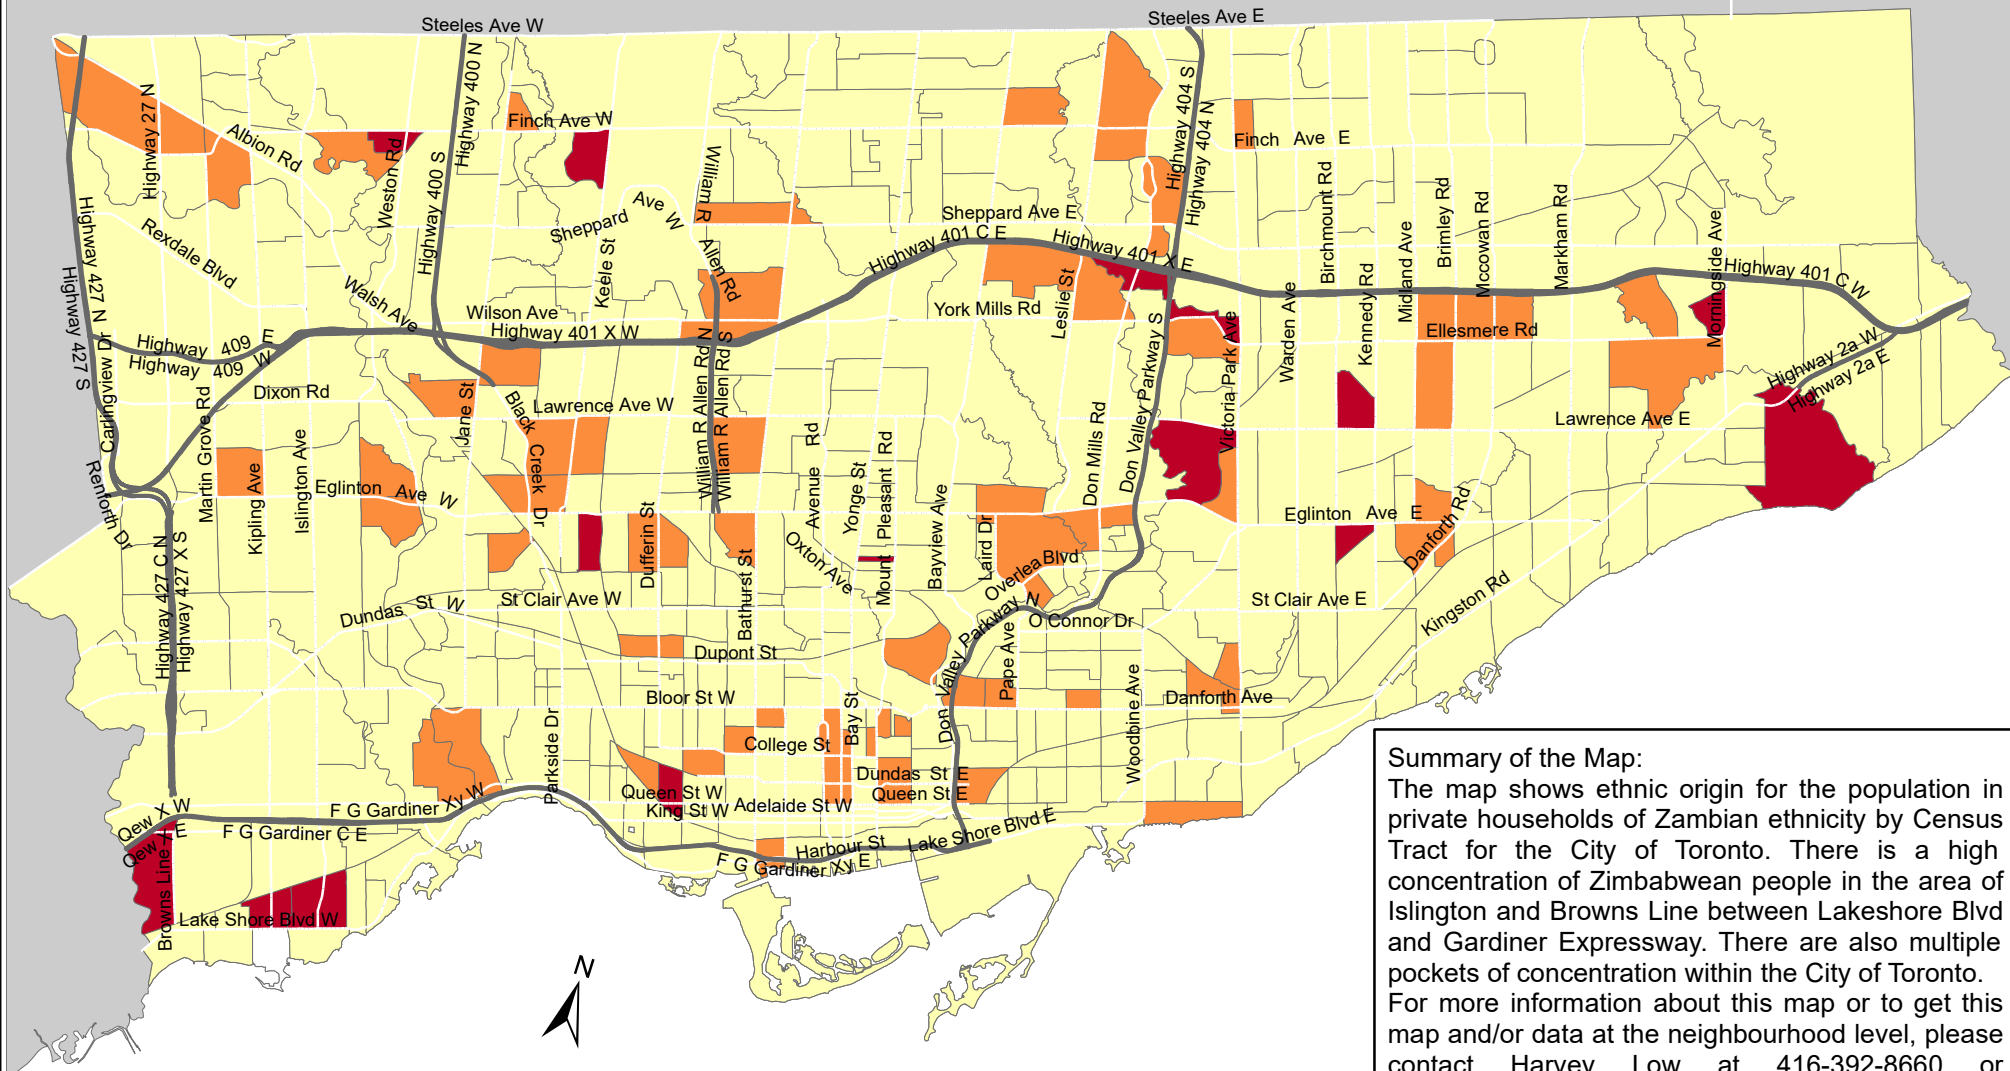

# City of Toronto Ethnic Origin - Zimbabwean 2016

**Summary of the Map:**  
 The map shows ethnic origin for the population in private households of Zimbabwean ethnicity by Census Tract for the City of Toronto. There is a high concentration of Zimbabwean people in the area of Islington and Browns Line between Lakeshore Blvd and Gardiner Expressway. There are also multiple pockets of concentration within the City of Toronto. For more information about this map or to get this map and/or data at the neighbourhood level, please contact Harvey Low at 416-392-8660 or [harvey.low@toronto.ca](mailto:harvey.low@toronto.ca).

## Ethnic Origin - Zimbabwean

- Not available/ No data
- Expressway
- Major Arterial

Source: City of Toronto;  
 Statistics Canada 2016 Census.

Copyright © 2018 City of Toronto. All Rights Reserved.  
 Published: May 2018.