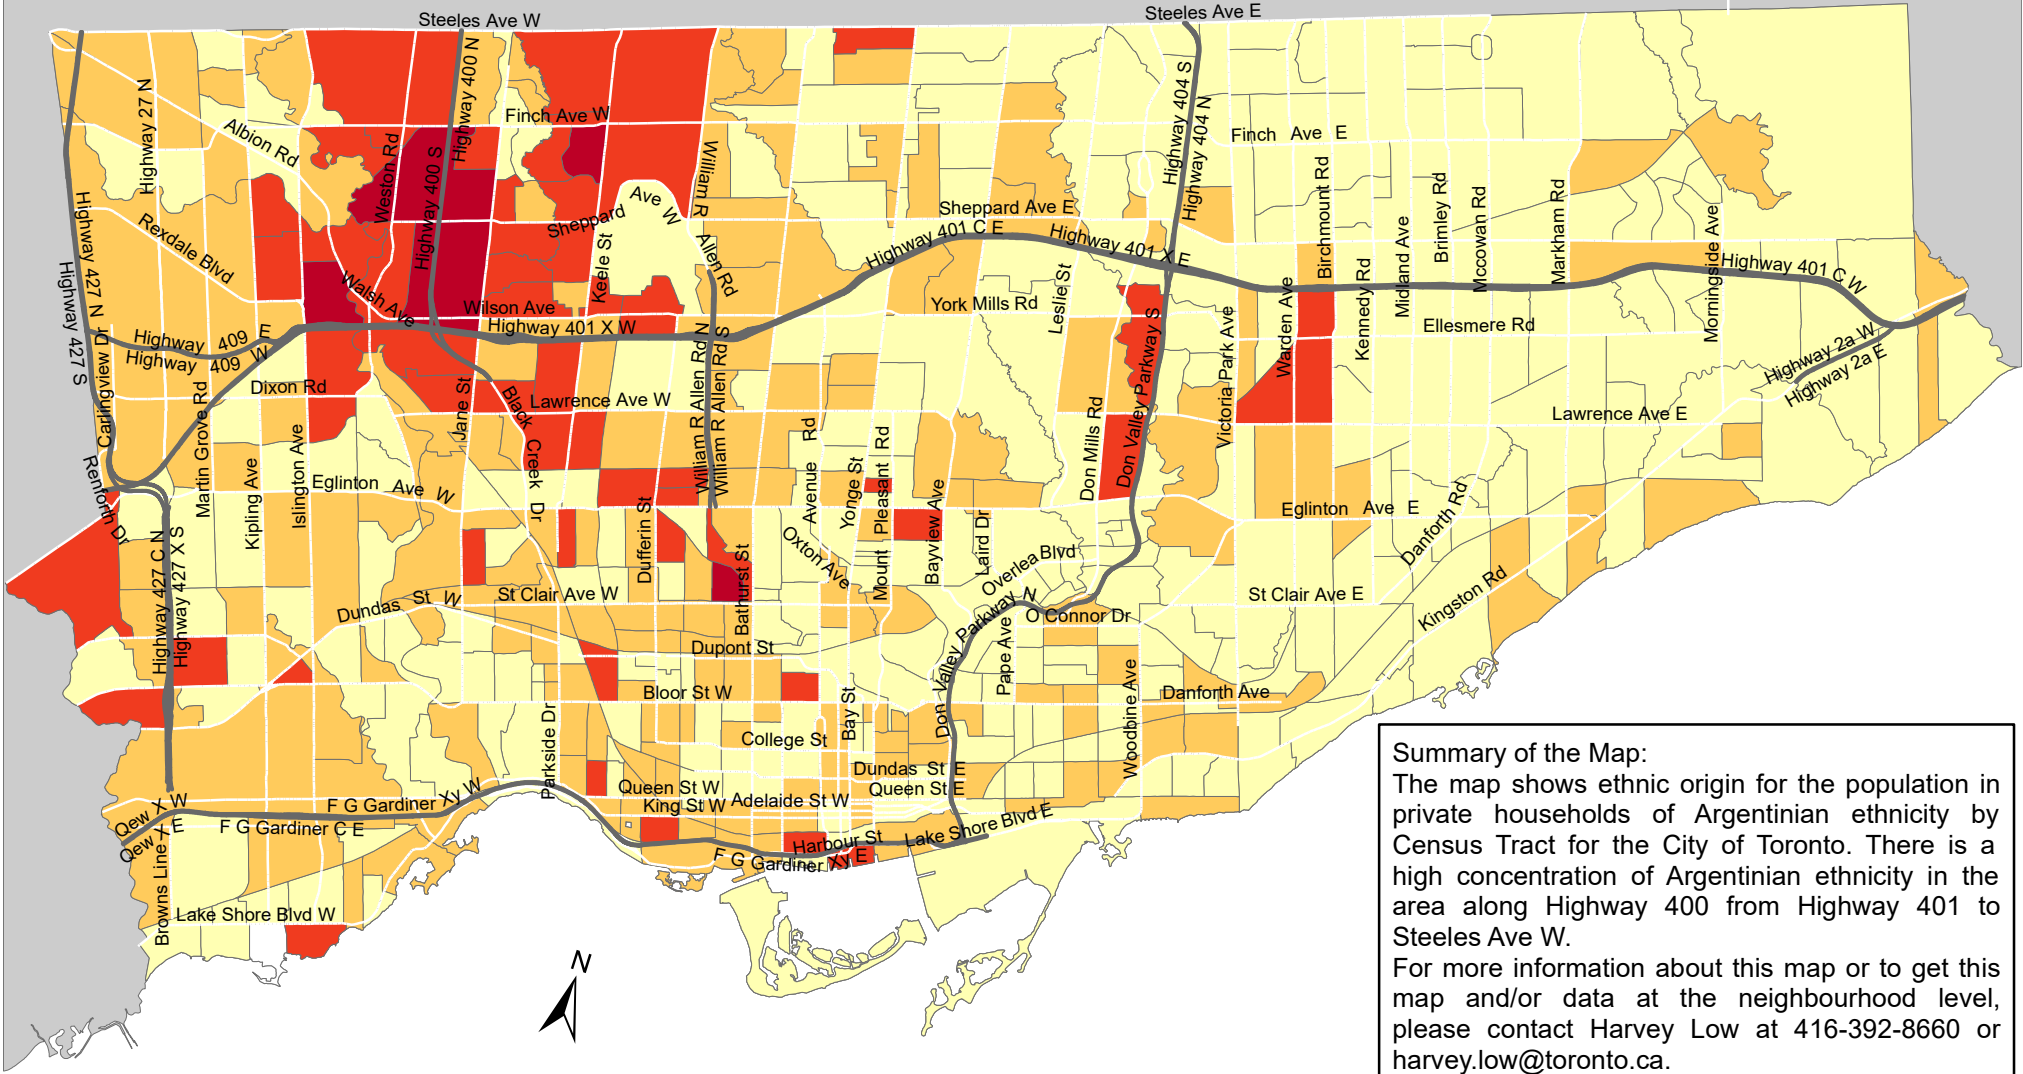

# City of Toronto Ethnic Origin - Argentinian 2016

**Summary of the Map:**  
 The map shows ethnic origin for the population in private households of Argentinian ethnicity by Census Tract for the City of Toronto. There is a high concentration of Argentinian ethnicity in the area along Highway 400 from Highway 401 to Steeles Ave W.  
 For more information about this map or to get this map and/or data at the neighbourhood level, please contact Harvey Low at 416-392-8660 or [harvey.low@toronto.ca](mailto:harvey.low@toronto.ca).

**Ethnic Origin - Argentinian**

	0		Not available/ No data
	1 - 20		Expressway
	21 - 45		Major Arterial
	46 - 80		

Source: City of Toronto; Statistics Canada 2016 Census.  
 Copyright © 2018 City of Toronto. All Rights Reserved. Published: May 2018.  
 Prepared by: Social Research and Analysis Unit. Contact: [spar@toronto.ca](mailto:spar@toronto.ca).  
 N.I.E - Not included elsewhere  
 N.O.S - Not otherwise specified