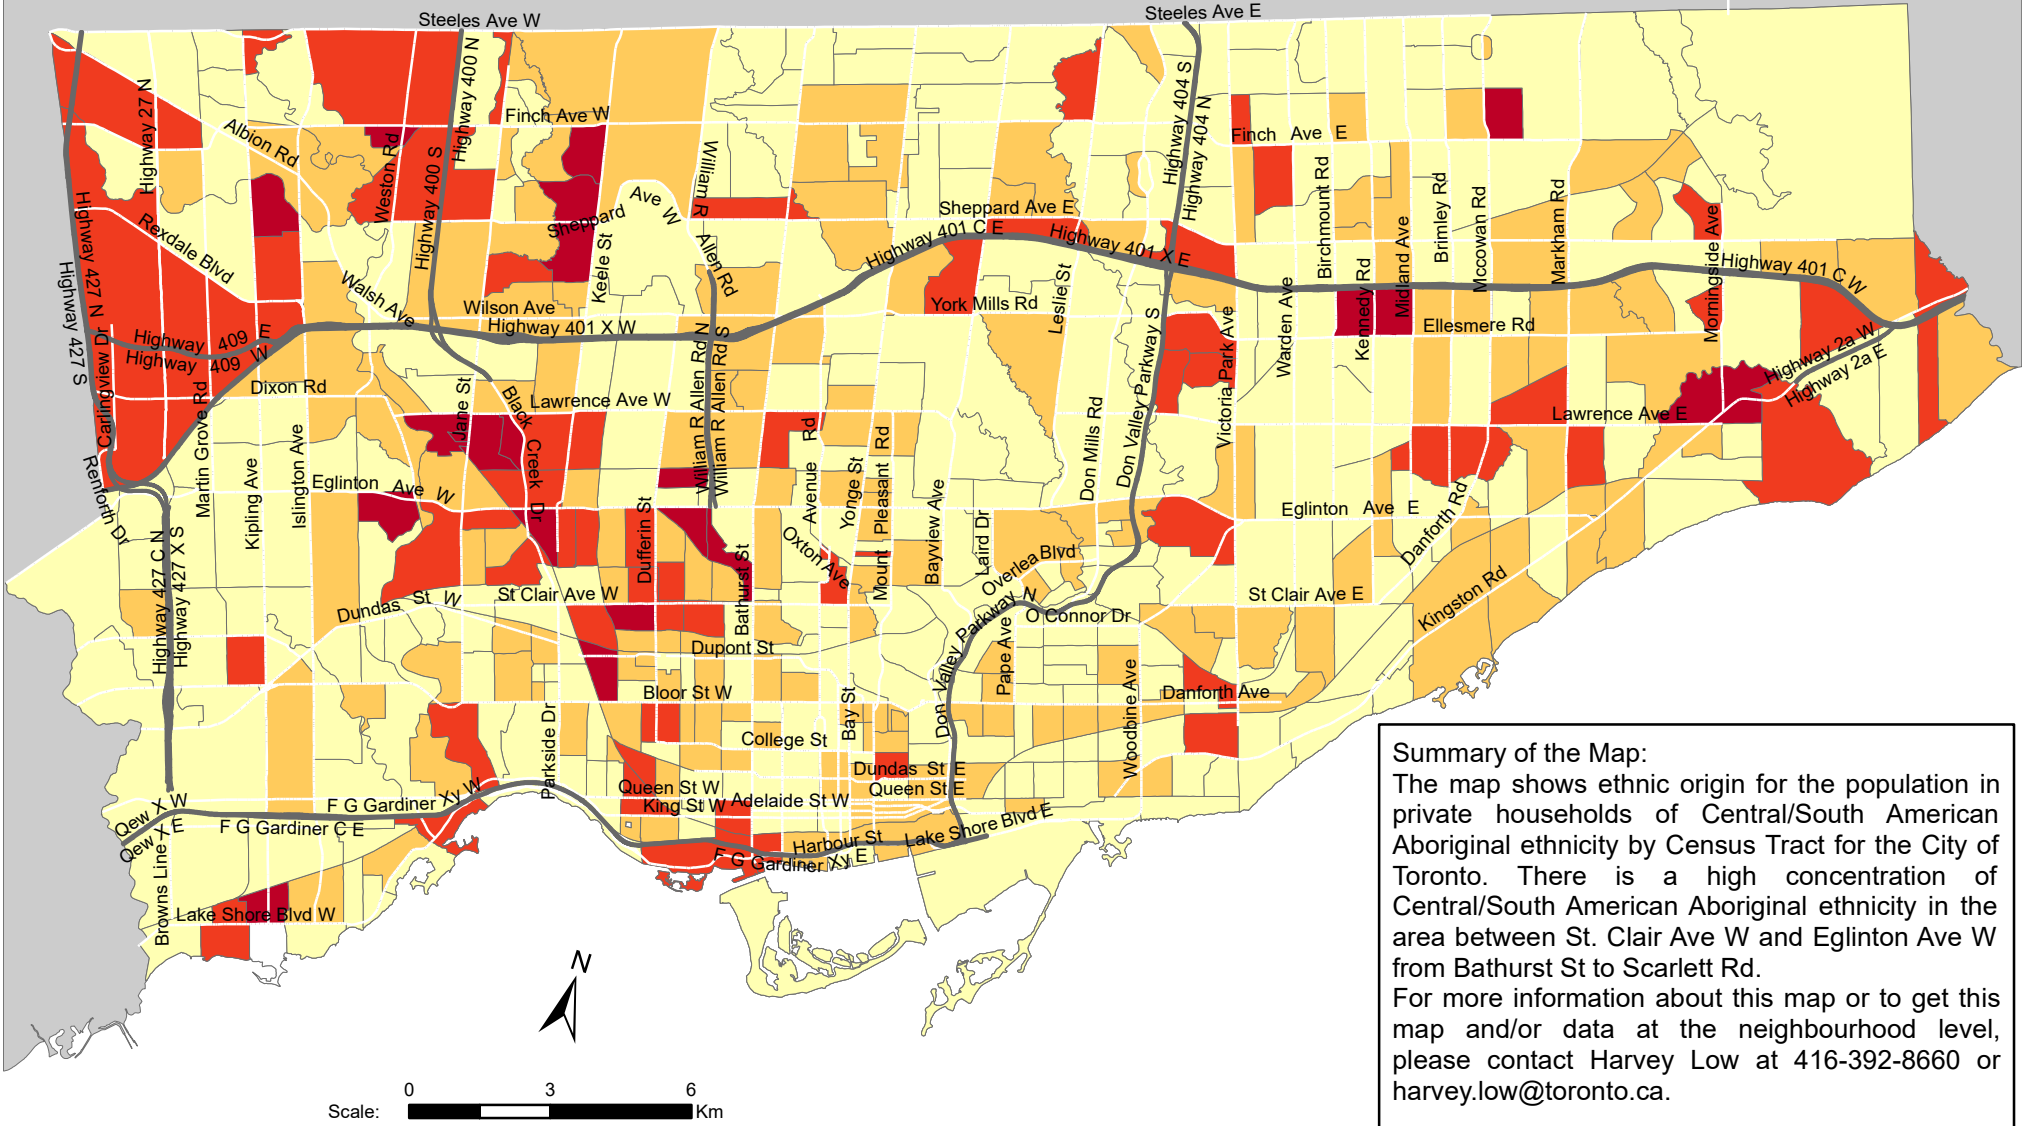

City of Toronto Ethnic Origin - Central/South American Aboriginal 2016

Ethnic Origin - Central/South American Aboriginal

Source: City of Toronto;
 Statistics Canada 2016 Census.

Copyright © 2018 City of Toronto. All Rights Reserved.
 Published: May 2018.