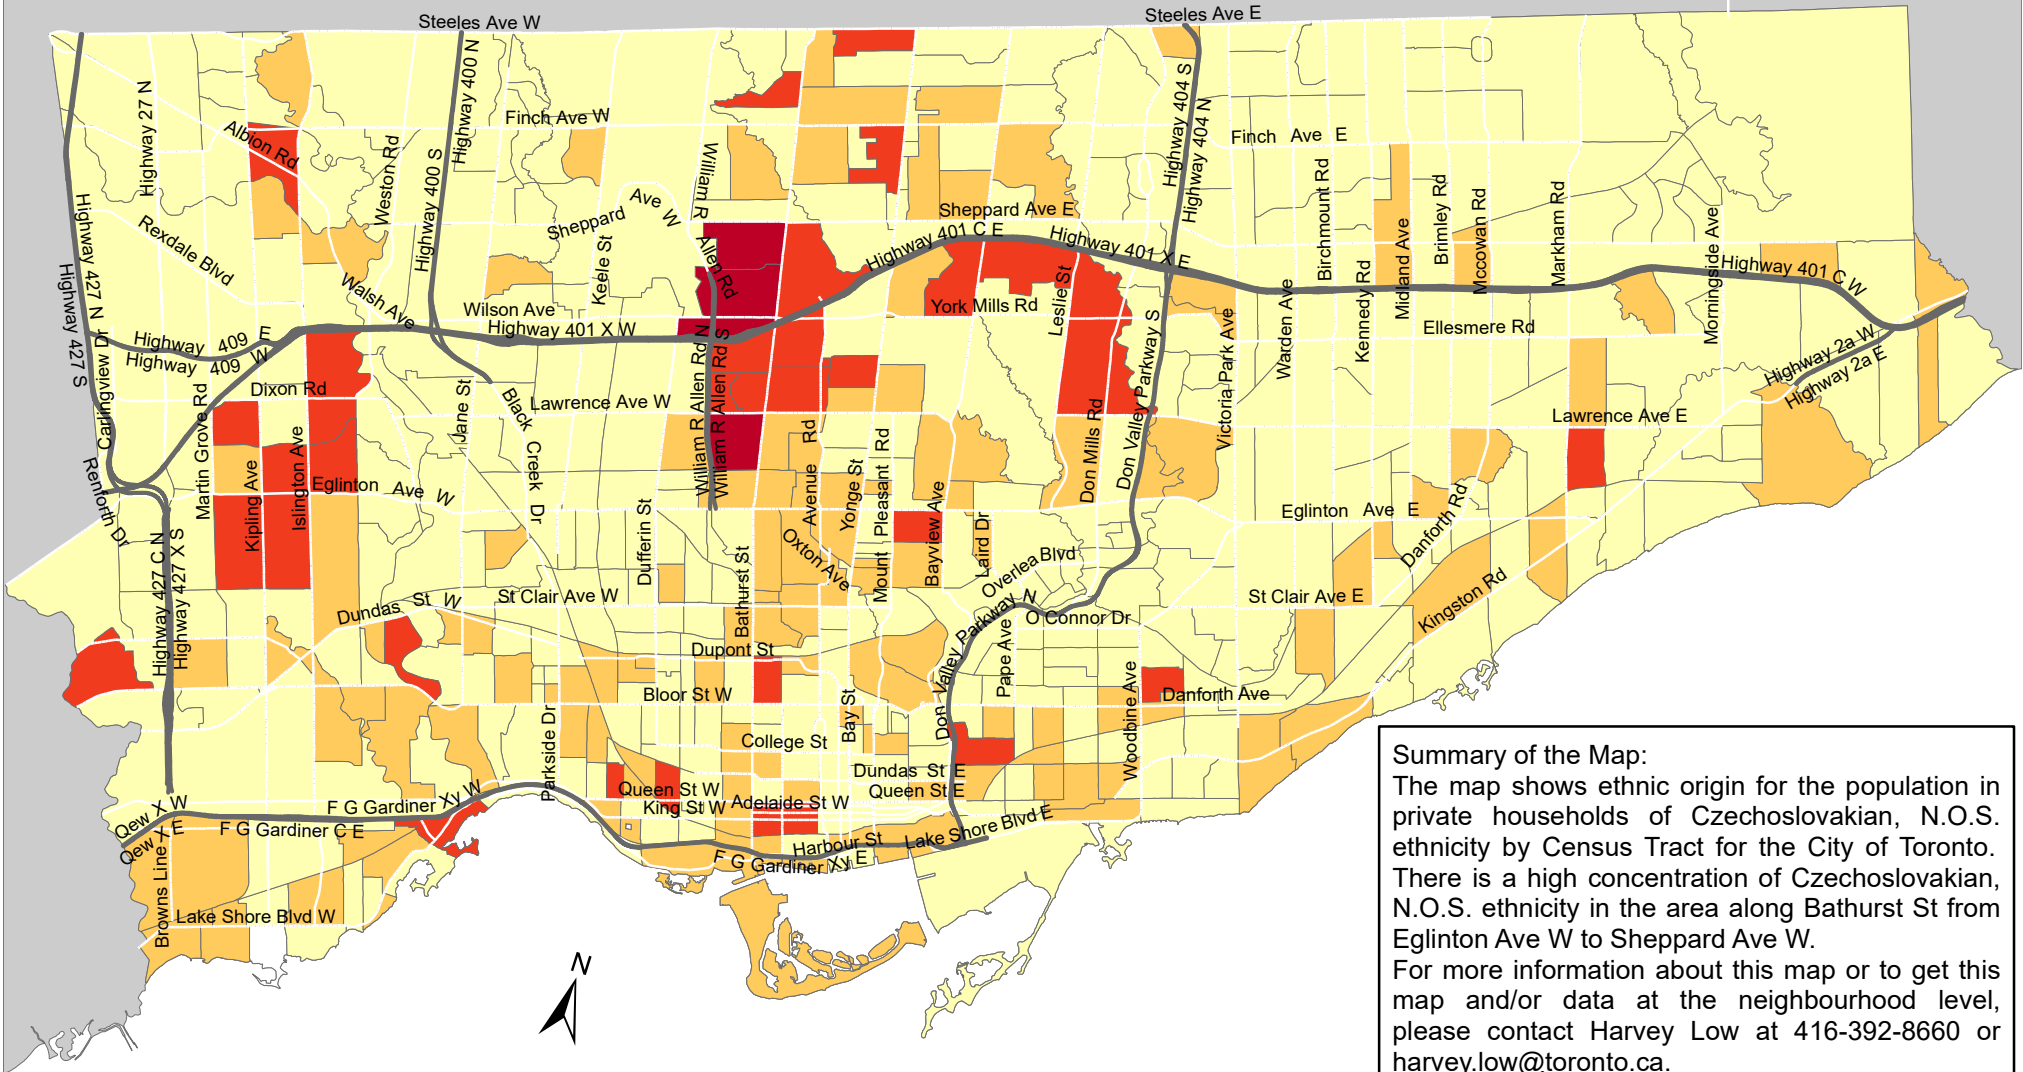

City of Toronto Ethnic Origin - Czechoslovakian, N.O.S. 2016

Summary of the Map:
 The map shows ethnic origin for the population in private households of Czechoslovakian, N.O.S. ethnicity by Census Tract for the City of Toronto. There is a high concentration of Czechoslovakian, N.O.S. ethnicity in the area along Bathurst St from Eglinton Ave W to Sheppard Ave W. For more information about this map or to get this map and/or data at the neighbourhood level, please contact Harvey Low at 416-392-8660 or harvey.low@toronto.ca.