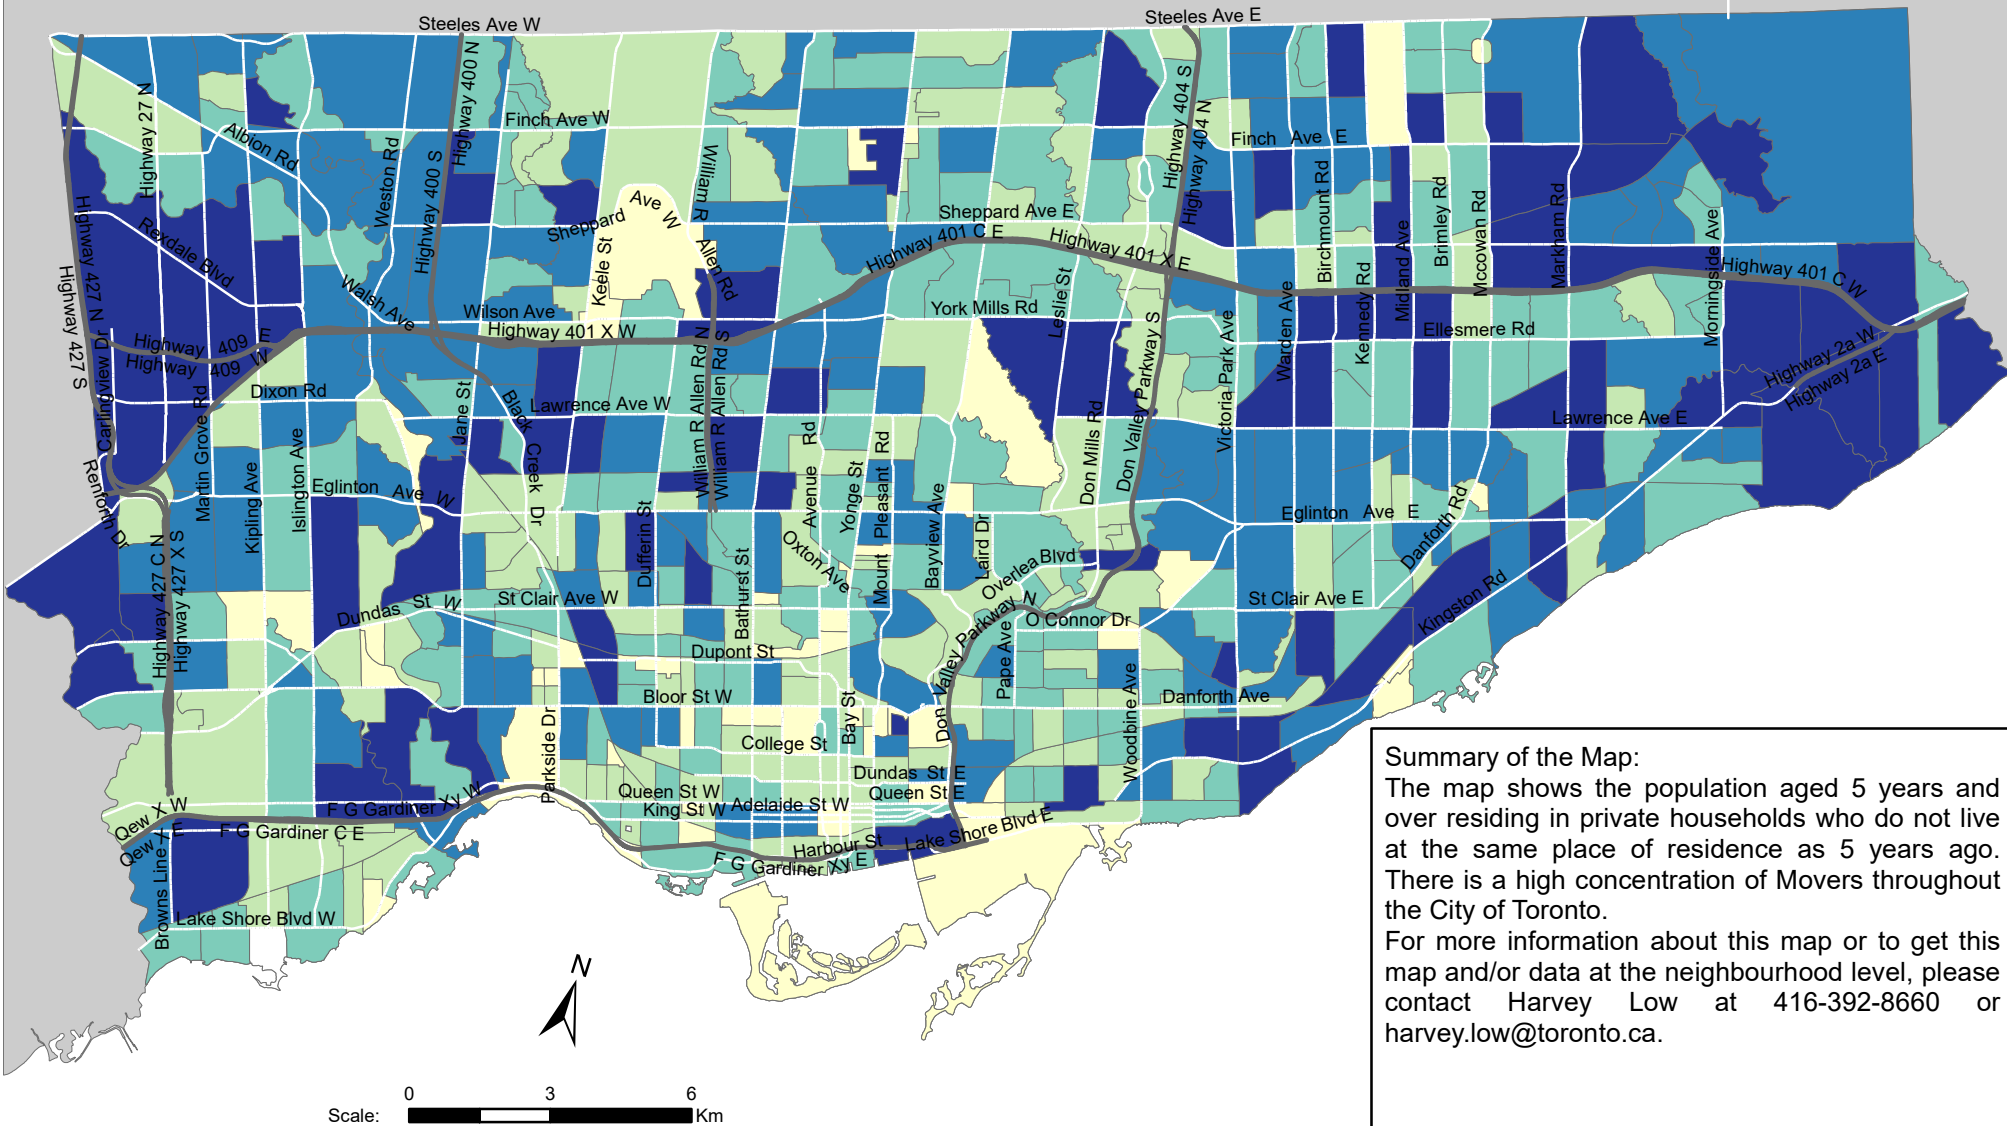

# City of Toronto Residence - Movers (Place of residence 5 years ago) 2016

**Summary of the Map:**  
 The map shows the population aged 5 years and over residing in private households who do not live at the same place of residence as 5 years ago. There is a high concentration of Movers throughout the City of Toronto.  
 For more information about this map or to get this map and/or data at the neighbourhood level, please contact Harvey Low at 416-392-8660 or [harvey.low@toronto.ca](mailto:harvey.low@toronto.ca).

## Total Population for Place of Residence- Movers

- Not available/ No data
- Expressway
- Major Arterial

Source: City of Toronto;  
 Statistics Canada 2016 Census.

Copyright © 2018 City of Toronto. All Rights Reserved.  
 Published: May 2018.