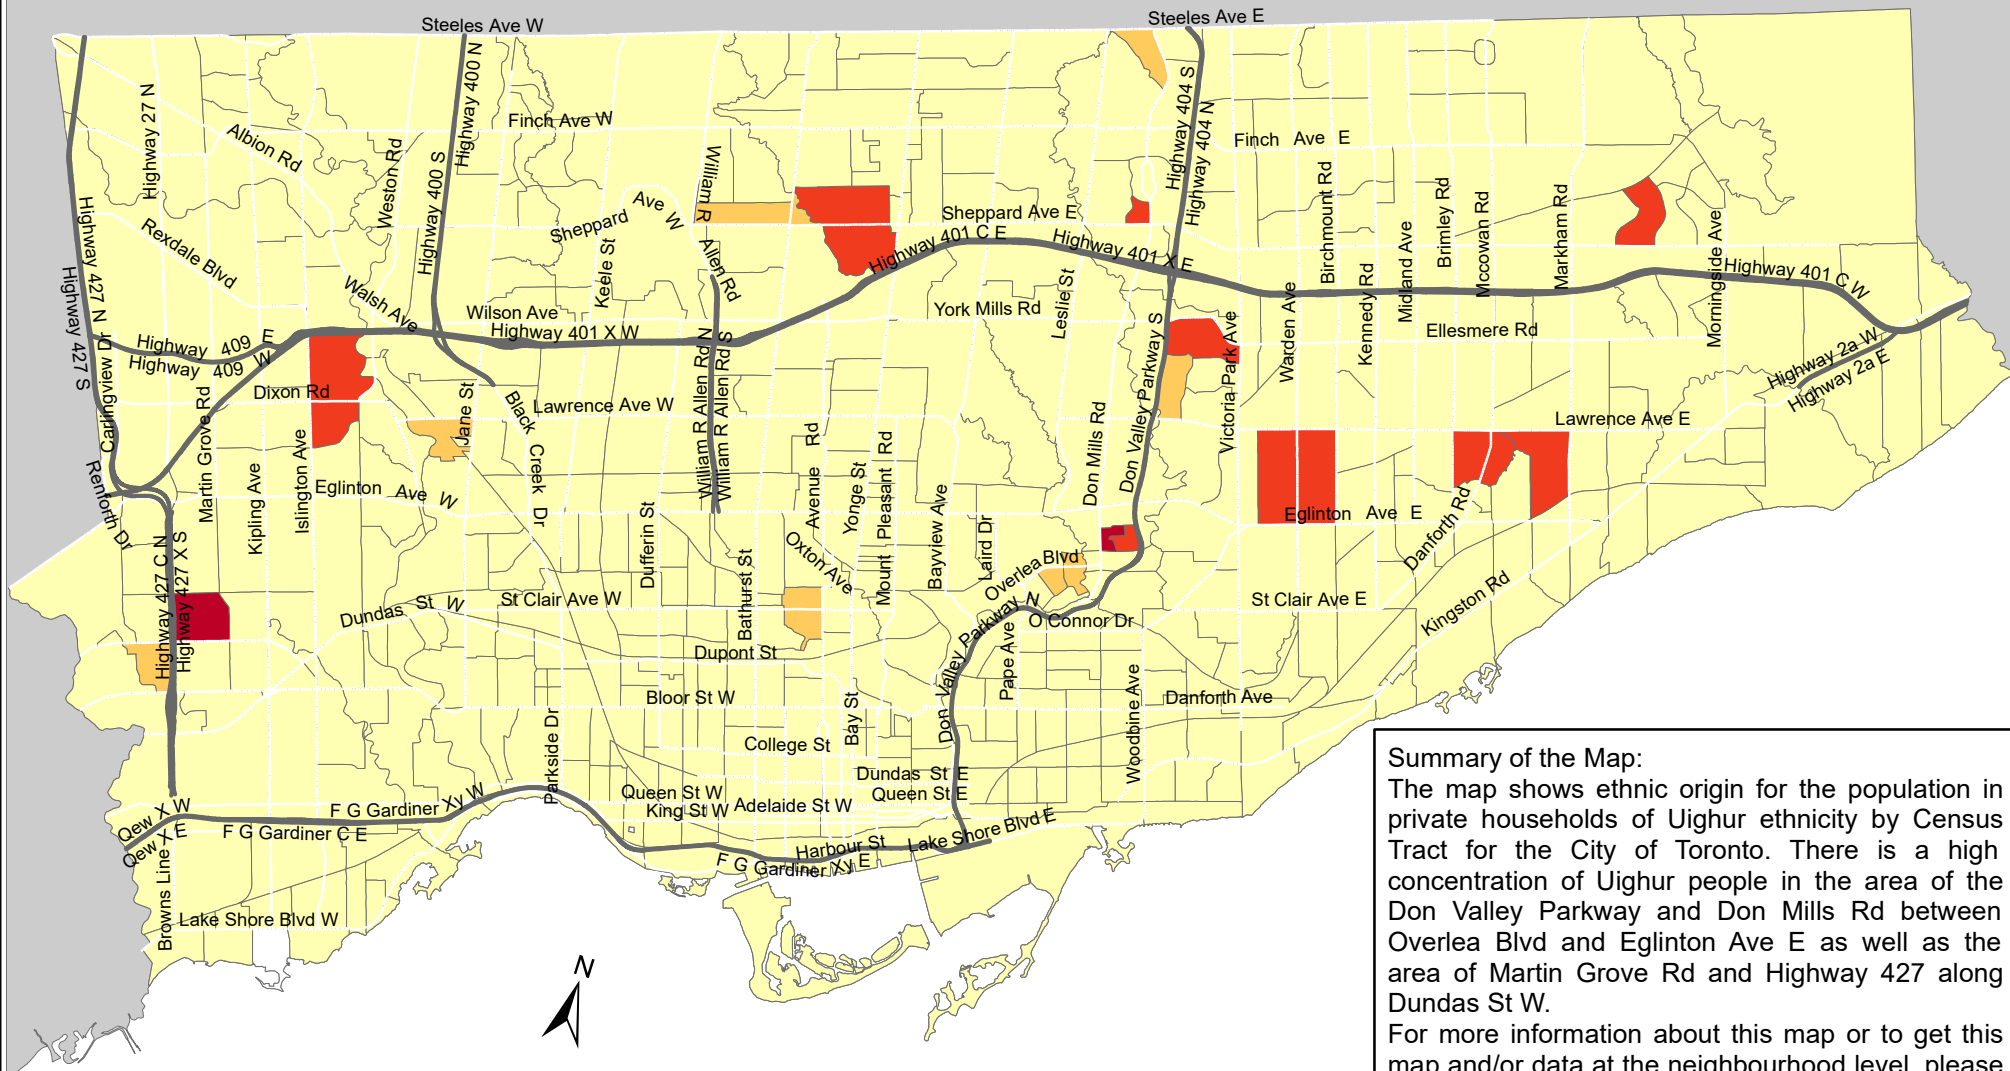

City of Toronto Ethnic Origin - Uighur 2016

Summary of the Map:
 The map shows ethnic origin for the population in private households of Uighur ethnicity by Census Tract for the City of Toronto. There is a high concentration of Uighur people in the area of the Don Valley Parkway and Don Mills Rd between Overlea Blvd and Eglinton Ave E as well as the area of Martin Grove Rd and Highway 427 along Dundas St W.
 For more information about this map or to get this map and/or data at the neighbourhood level, please contact Harvey Low at 416-392-8660 or harvey.low@toronto.ca.

Ethnic Origin - Uighur

- Not available/ No data
- Expressway
- Major Arterial

Source: City of Toronto; Statistics Canada 2016 Census.
 Copyright © 2018 City of Toronto. All Rights Reserved. Published: May 2018.
 Prepared by: Social Research and Analysis Unit. Contact: spar@toronto.ca.
 N.I.E = Not included elsewhere
 N.O.S = Not otherwise specified