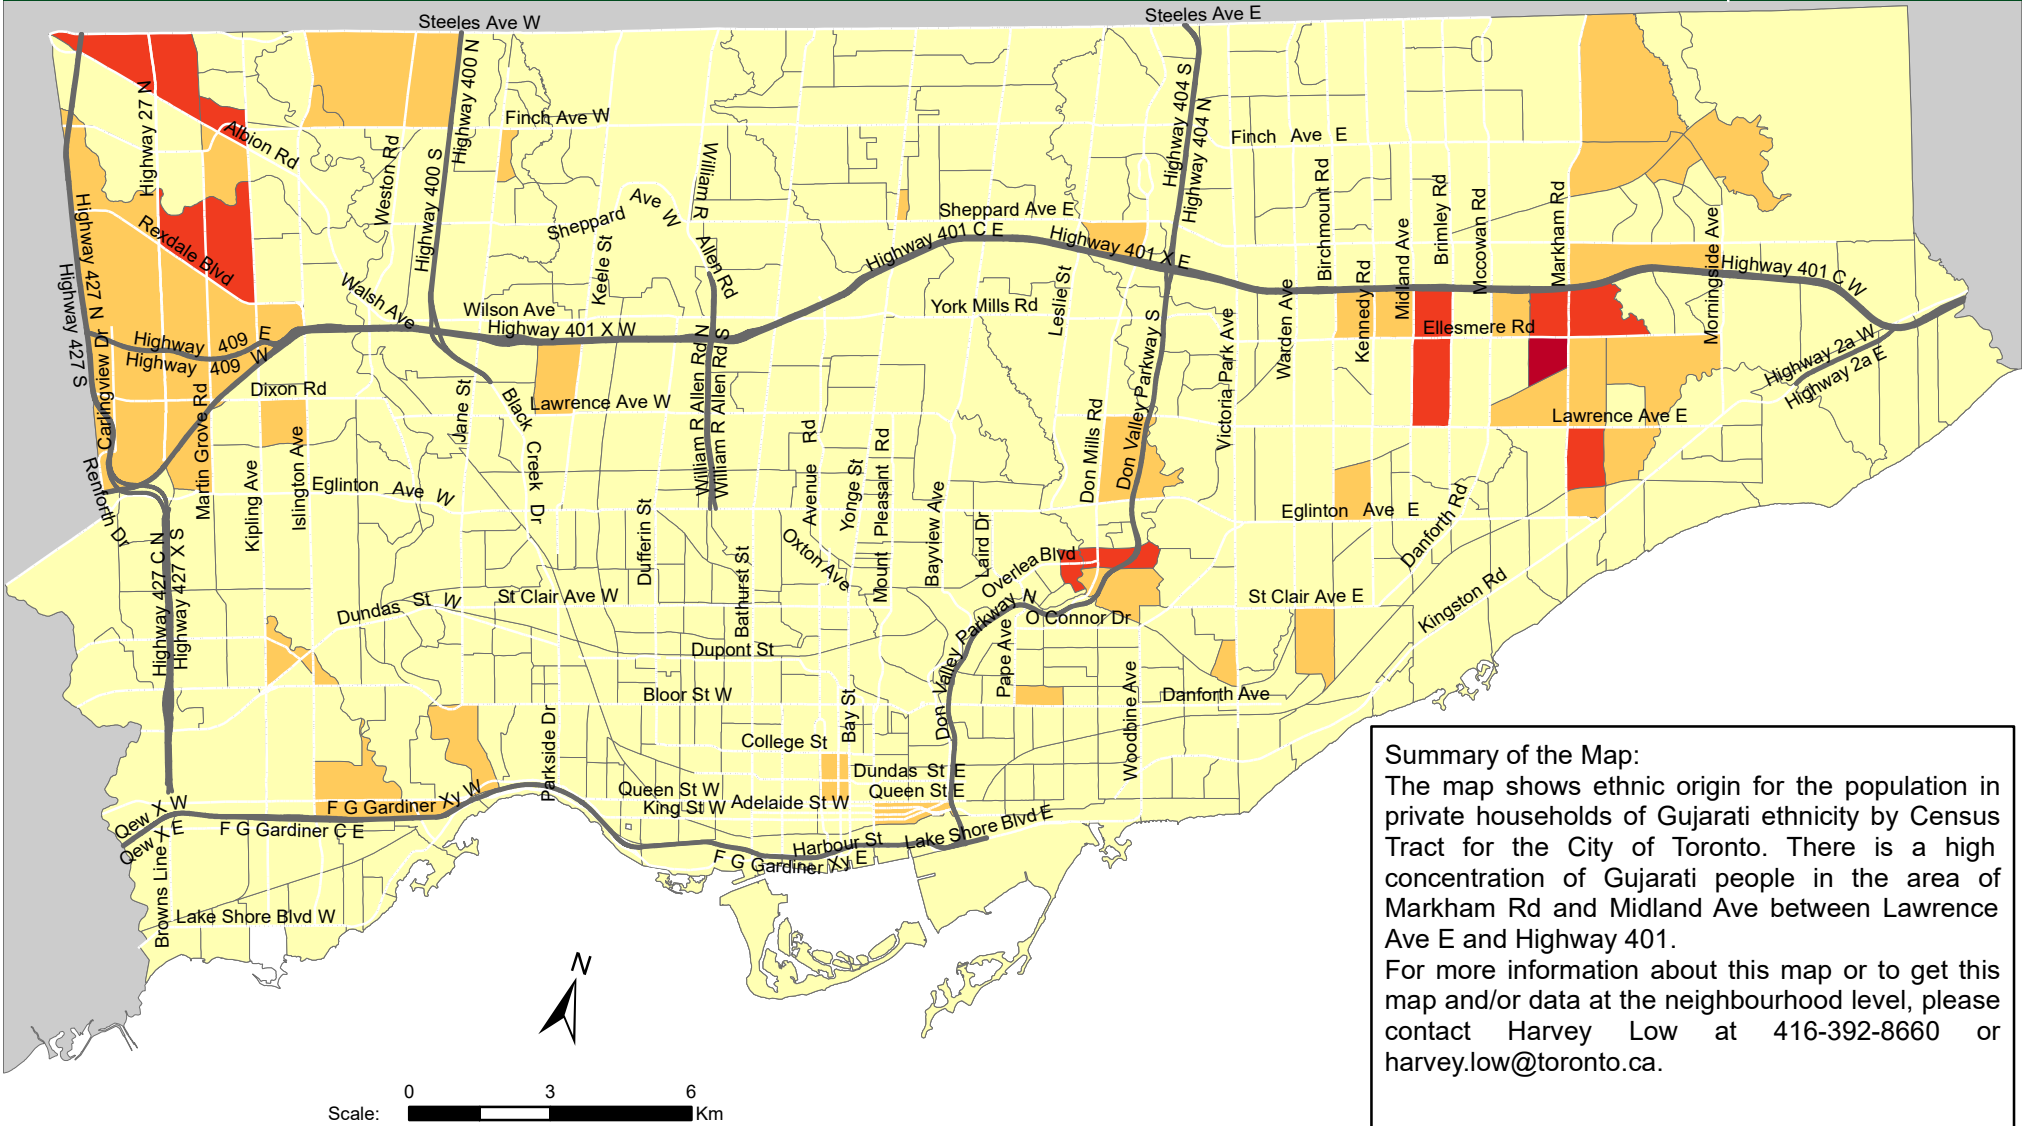

City of Toronto Ethnic Origin - Gujarati 2016

Summary of the Map:
 The map shows ethnic origin for the population in private households of Gujarati ethnicity by Census Tract for the City of Toronto. There is a high concentration of Gujarati people in the area of Markham Rd and Midland Ave between Lawrence Ave E and Highway 401.
 For more information about this map or to get this map and/or data at the neighbourhood level, please contact Harvey Low at 416-392-8660 or harvey.low@toronto.ca.

Ethnic Origin - Gujarati

- 0 - 10
- 11 - 45
- 46 - 110
- 111 - 220

- Not available/ No data
- Expressway
- Major Arterial

Source: City of Toronto;
 Statistics Canada 2016 Census.

Copyright © 2018 City of Toronto. All Rights Reserved.
 Published: May 2018.