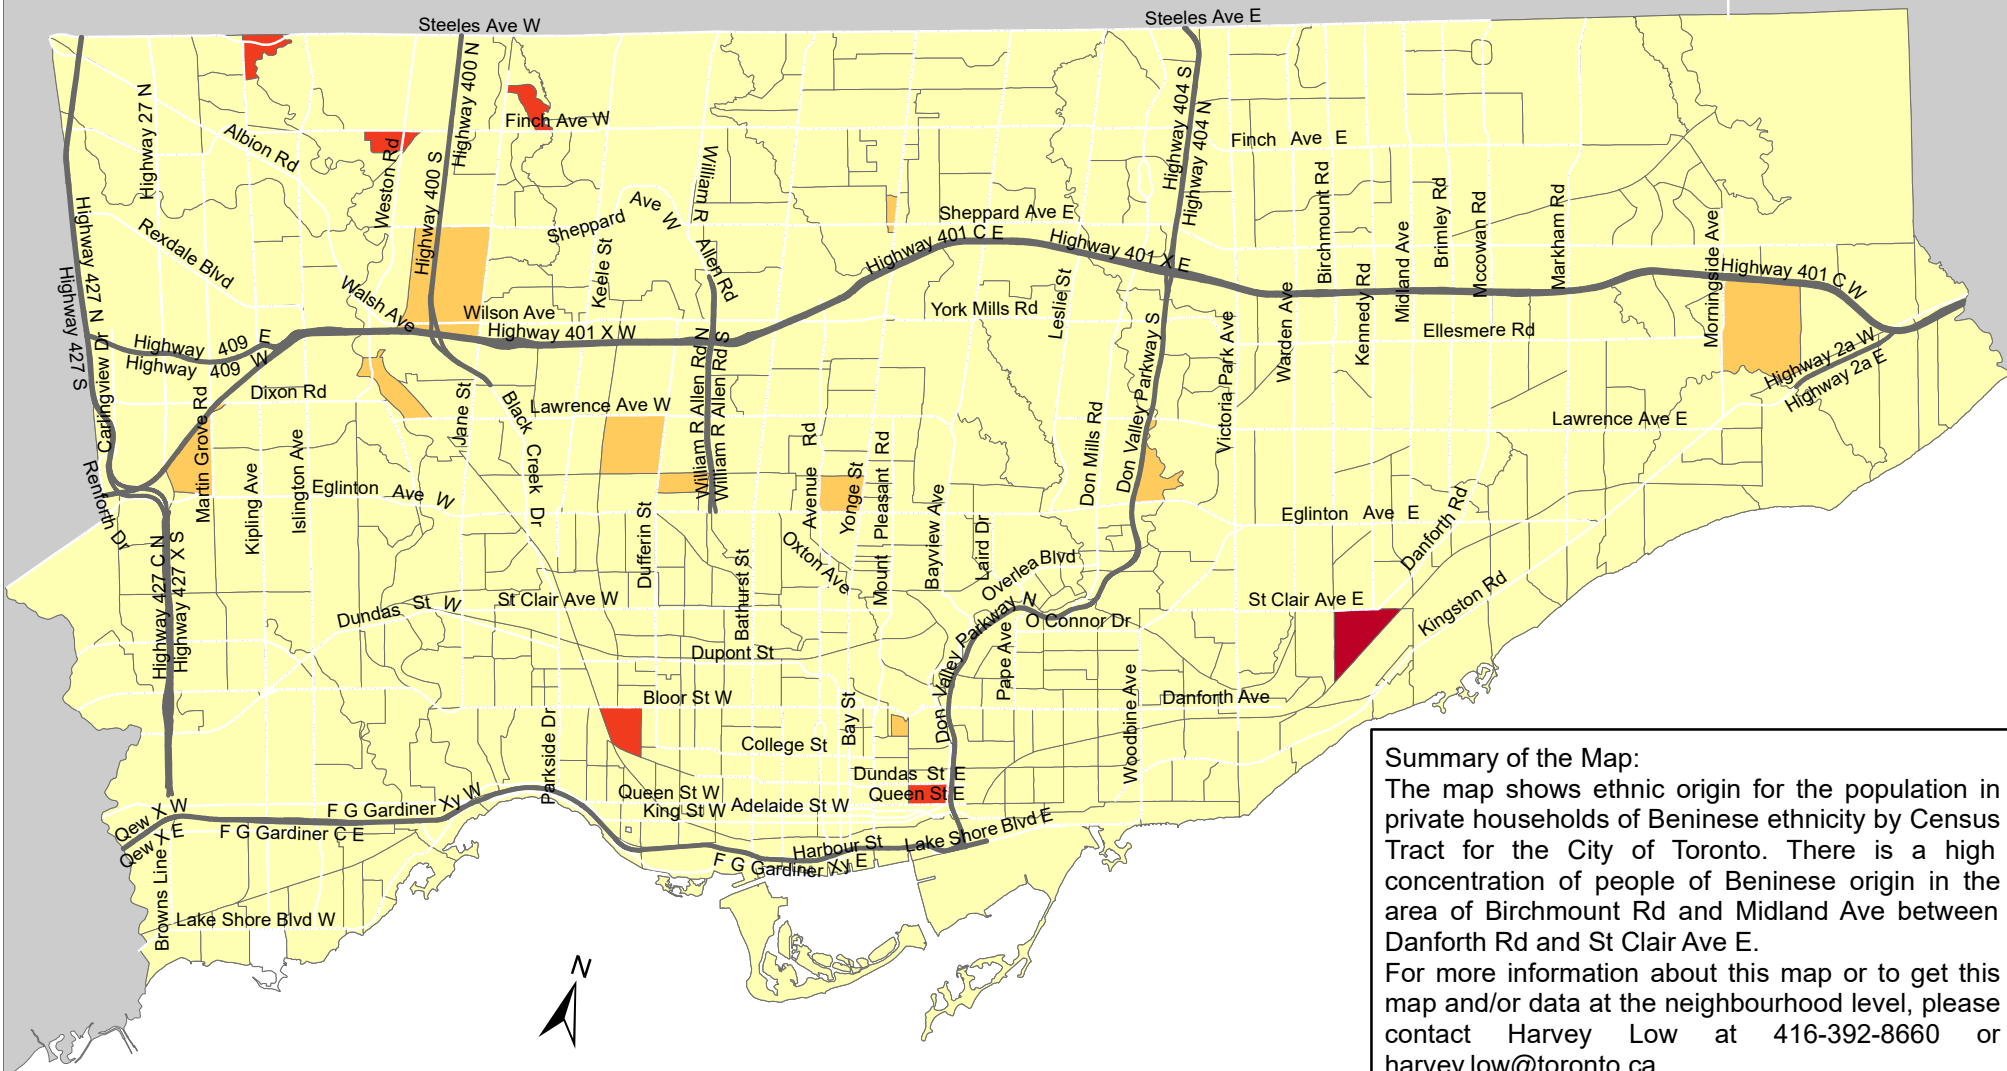

# City of Toronto Ethnic Origin - Beninese 2016

**Summary of the Map:**  
 The map shows ethnic origin for the population in private households of Beninese ethnicity by Census Tract for the City of Toronto. There is a high concentration of people of Beninese origin in the area of Birchmount Rd and Midland Ave between Danforth Rd and St Clair Ave E.  
 For more information about this map or to get this map and/or data at the neighbourhood level, please contact Harvey Low at 416-392-8660 or [harvey.low@toronto.ca](mailto:harvey.low@toronto.ca).

## Ethnic Origin Population - Beninese

Source: City of Toronto;  
 Statistics Canada 2016 Census.

Copyright © 2018 City of Toronto. All Rights Reserved.  
 Published: May 2018.

Prepared by: Social Research and Analysis Unit.  
 Contact: [spar@toronto.ca](mailto:spar@toronto.ca).