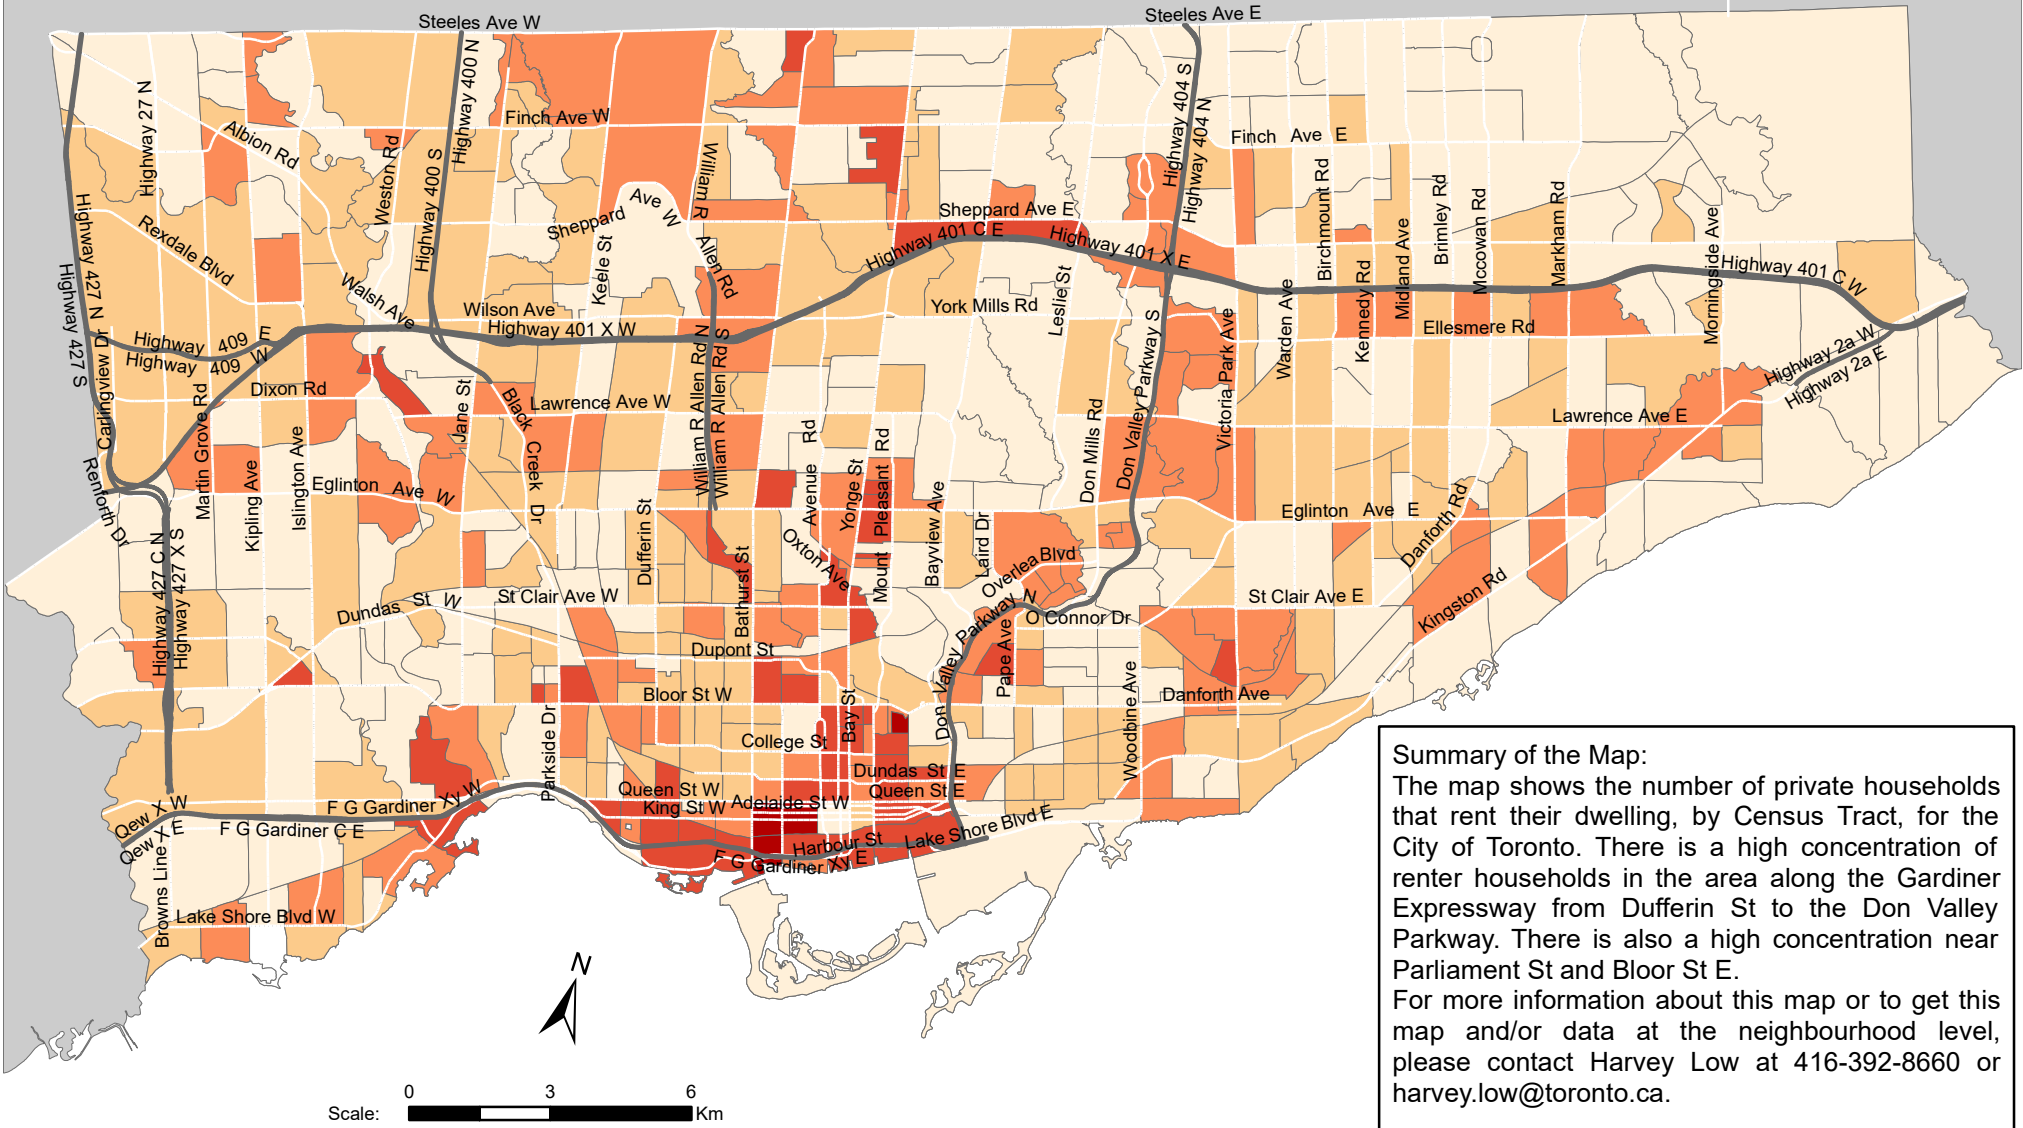

# City of Toronto Population - Rented Dwellings 2016

**Summary of the Map:**  
 The map shows the number of private households that rent their dwelling, by Census Tract, for the City of Toronto. There is a high concentration of renter households in the area along the Gardiner Expressway from Dufferin St to the Don Valley Parkway. There is also a high concentration near Parliament St and Bloor St E.  
 For more information about this map or to get this map and/or data at the neighbourhood level, please contact Harvey Low at 416-392-8660 or [harvey.low@toronto.ca](mailto:harvey.low@toronto.ca).

**Rented Dwellings**

|  |               |  |                        |
|--|---------------|--|------------------------|
|  | 0 - 570       |  | Not available/ No data |
|  | 571 - 1,175   |  | Expressway             |
|  | 1,176 - 2,050 |  | Major Arterial         |
|  | 2,051 - 3,840 |  |                        |
|  | 3,841 - 6,810 |  |                        |