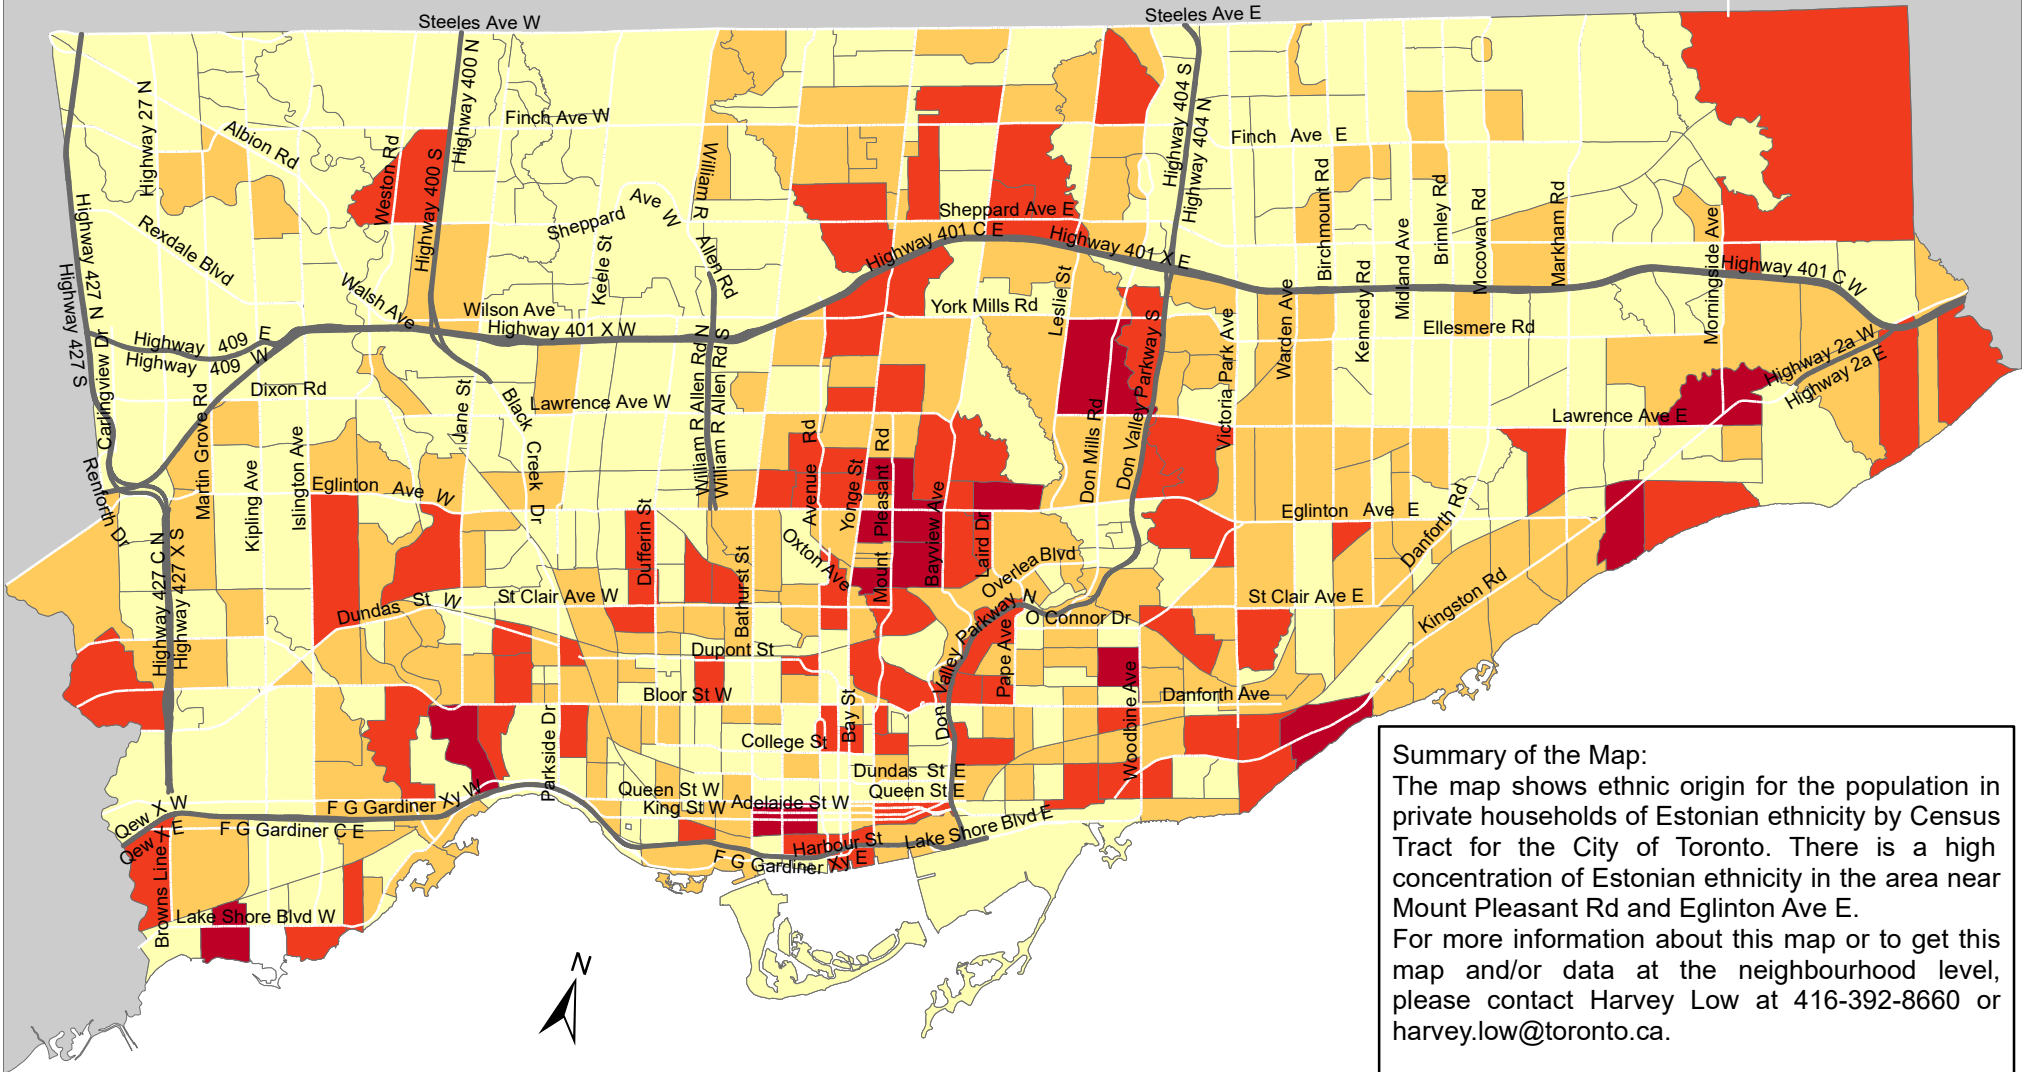

City of Toronto Ethnic Origin - Estonian 2016

Summary of the Map:
 The map shows ethnic origin for the population in private households of Estonian ethnicity by Census Tract for the City of Toronto. There is a high concentration of Estonian ethnicity in the area near Mount Pleasant Rd and Eglinton Ave E.
 For more information about this map or to get this map and/or data at the neighbourhood level, please contact Harvey Low at 416-392-8660 or harvey.low@toronto.ca.

Ethnic Origin - Estonian

	0		Not available/ No data
	1 - 15		Expressway
	16 - 35		Major Arterial
	36 - 75		

Source: City of Toronto; Statistics Canada 2016 Census.
 Copyright © 2018 City of Toronto. All Rights Reserved. Published: May 2018.
 Prepared by: Social Research and Analysis Unit. Contact: spar@toronto.ca.
 N.I.E - Not included elsewhere
 N.O.S - Not otherwise specified