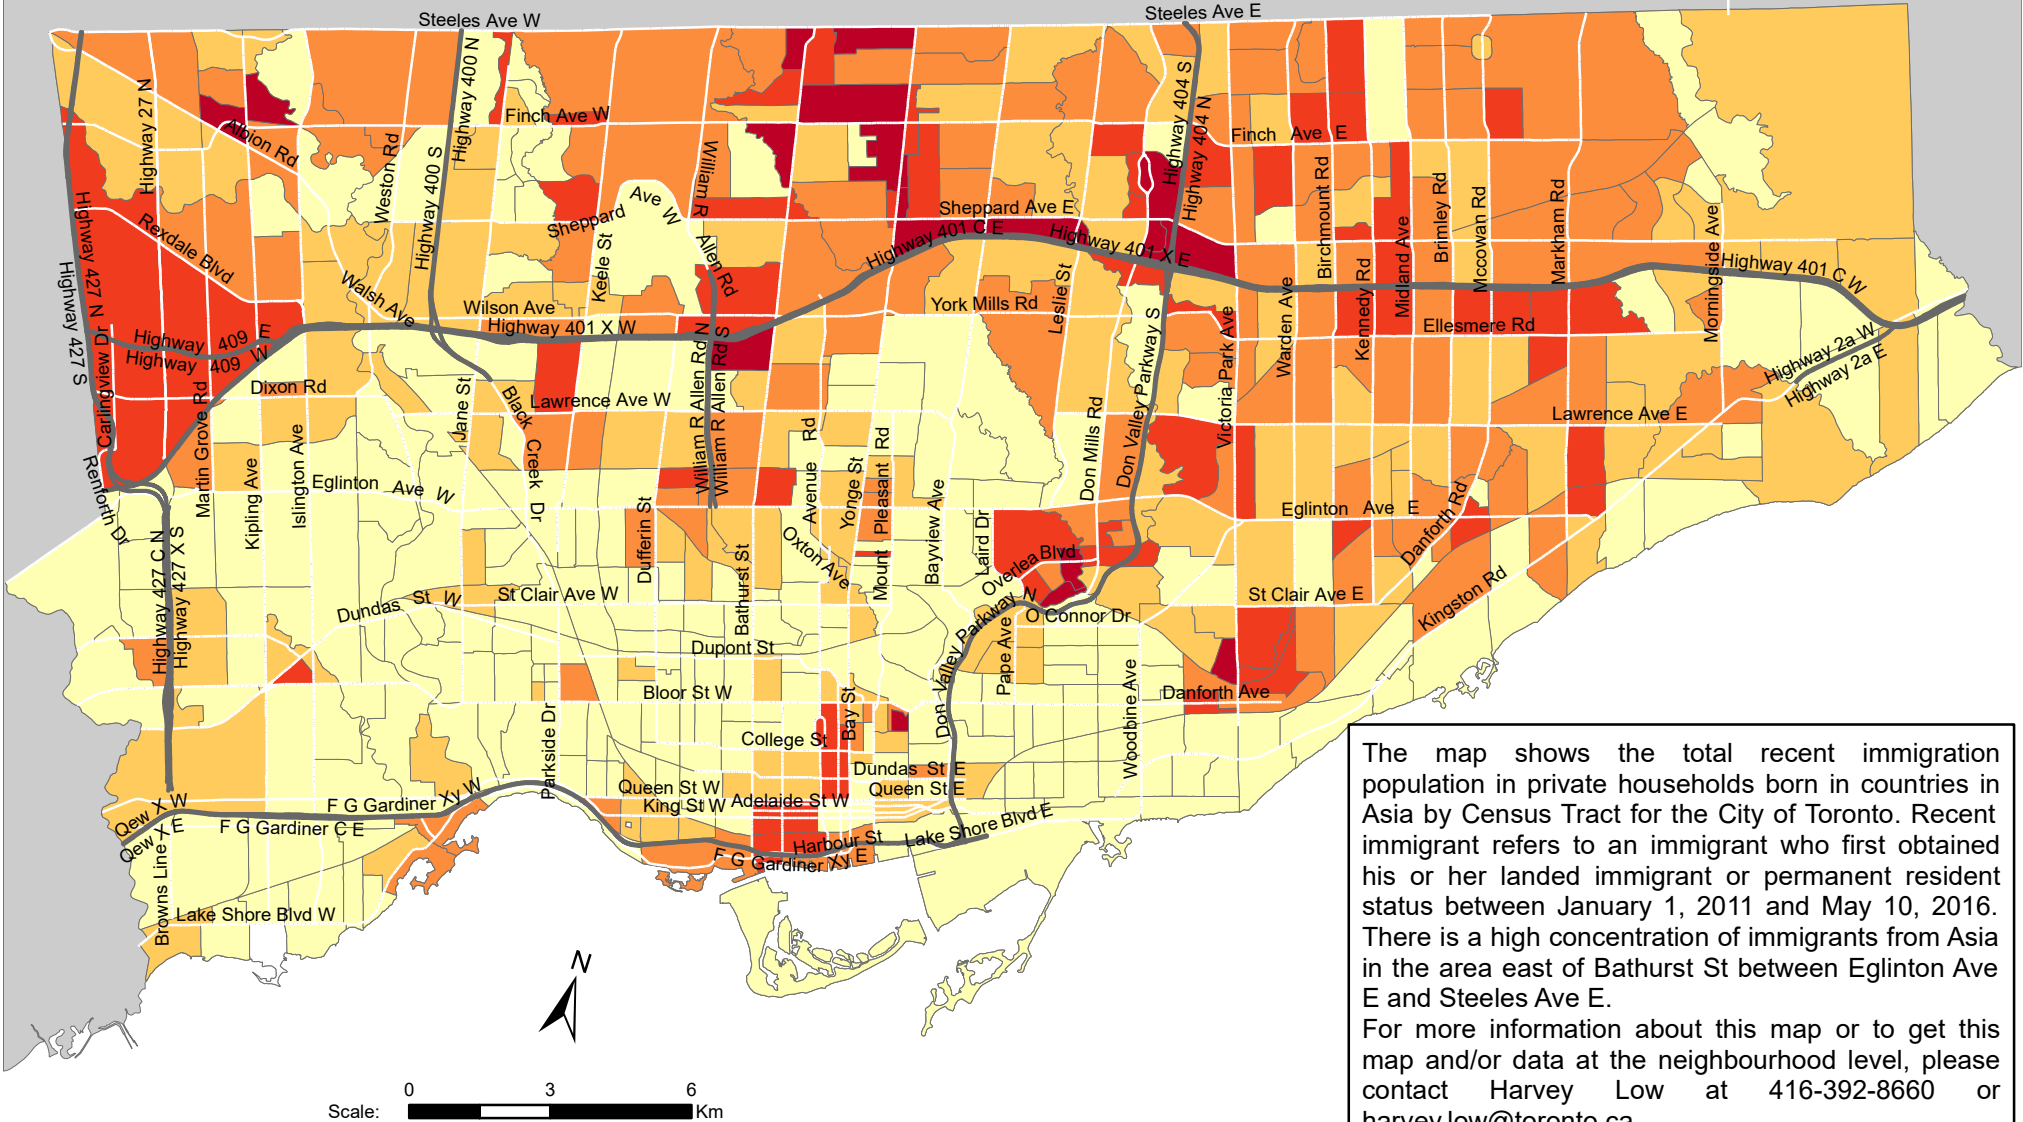

# City of Toronto Recent Immigrants - Asia 2016

The map shows the total recent immigration population in private households born in countries in Asia by Census Tract for the City of Toronto. Recent immigrant refers to an immigrant who first obtained his or her landed immigrant or permanent resident status between January 1, 2011 and May 10, 2016. There is a high concentration of immigrants from Asia in the area east of Bathurst St between Eglinton Ave E and Steeles Ave E. For more information about this map or to get this map and/or data at the neighbourhood level, please contact Harvey Low at 416-392-8660 or [harvey.low@toronto.ca](mailto:harvey.low@toronto.ca).

**Total Population of Recent Immigrants -**

	0 - 110		Not available/ No data
	111 - 255		Expressway
	256 - 460		Major Arterial
	461 - 855		
	856 - 1,750		

Source: City of Toronto; Statistics Canada 2016 Census.  
 Copyright © 2018 City of Toronto. All Rights Reserved. Published: May 2018.  
 Prepared by: Social Research and Analysis Unit. Contact: [spar@toronto.ca](mailto:spar@toronto.ca).