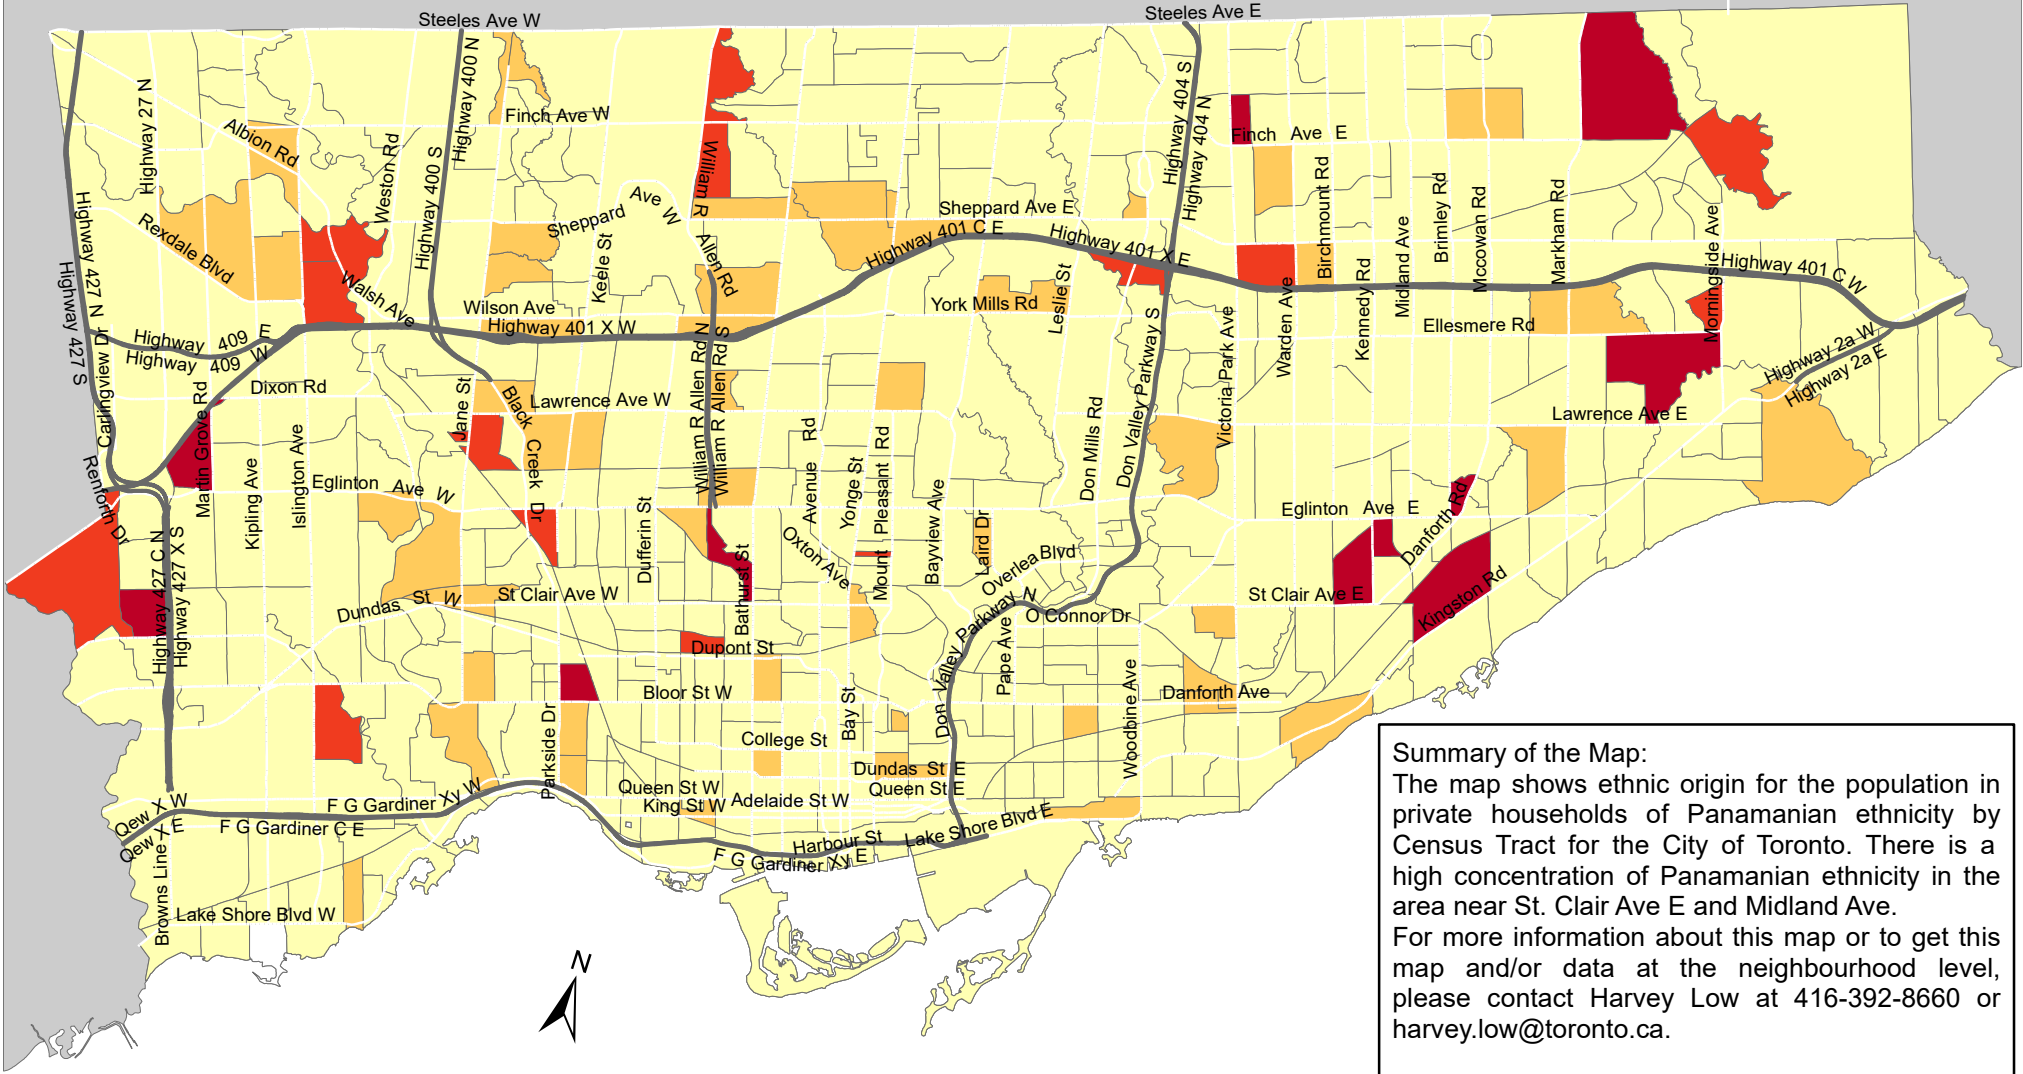

City of Toronto Ethnic Origin - Panamanian 2016

Summary of the Map:
 The map shows ethnic origin for the population in private households of Panamanian ethnicity by Census Tract for the City of Toronto. There is a high concentration of Panamanian ethnicity in the area near St. Clair Ave E and Midland Ave. For more information about this map or to get this map and/or data at the neighbourhood level, please contact Harvey Low at 416-392-8660 or harvey.low@toronto.ca.

Ethnic Origin - Panamanian

- 0
- 1 - 10
- 11 - 15
- 16 - 30

- Not available/ No data
- Expressway
- Major Arterial

Source: City of Toronto; Statistics Canada 2016 Census.

Copyright © 2018 City of Toronto. All Rights Reserved. Published: May 2018.