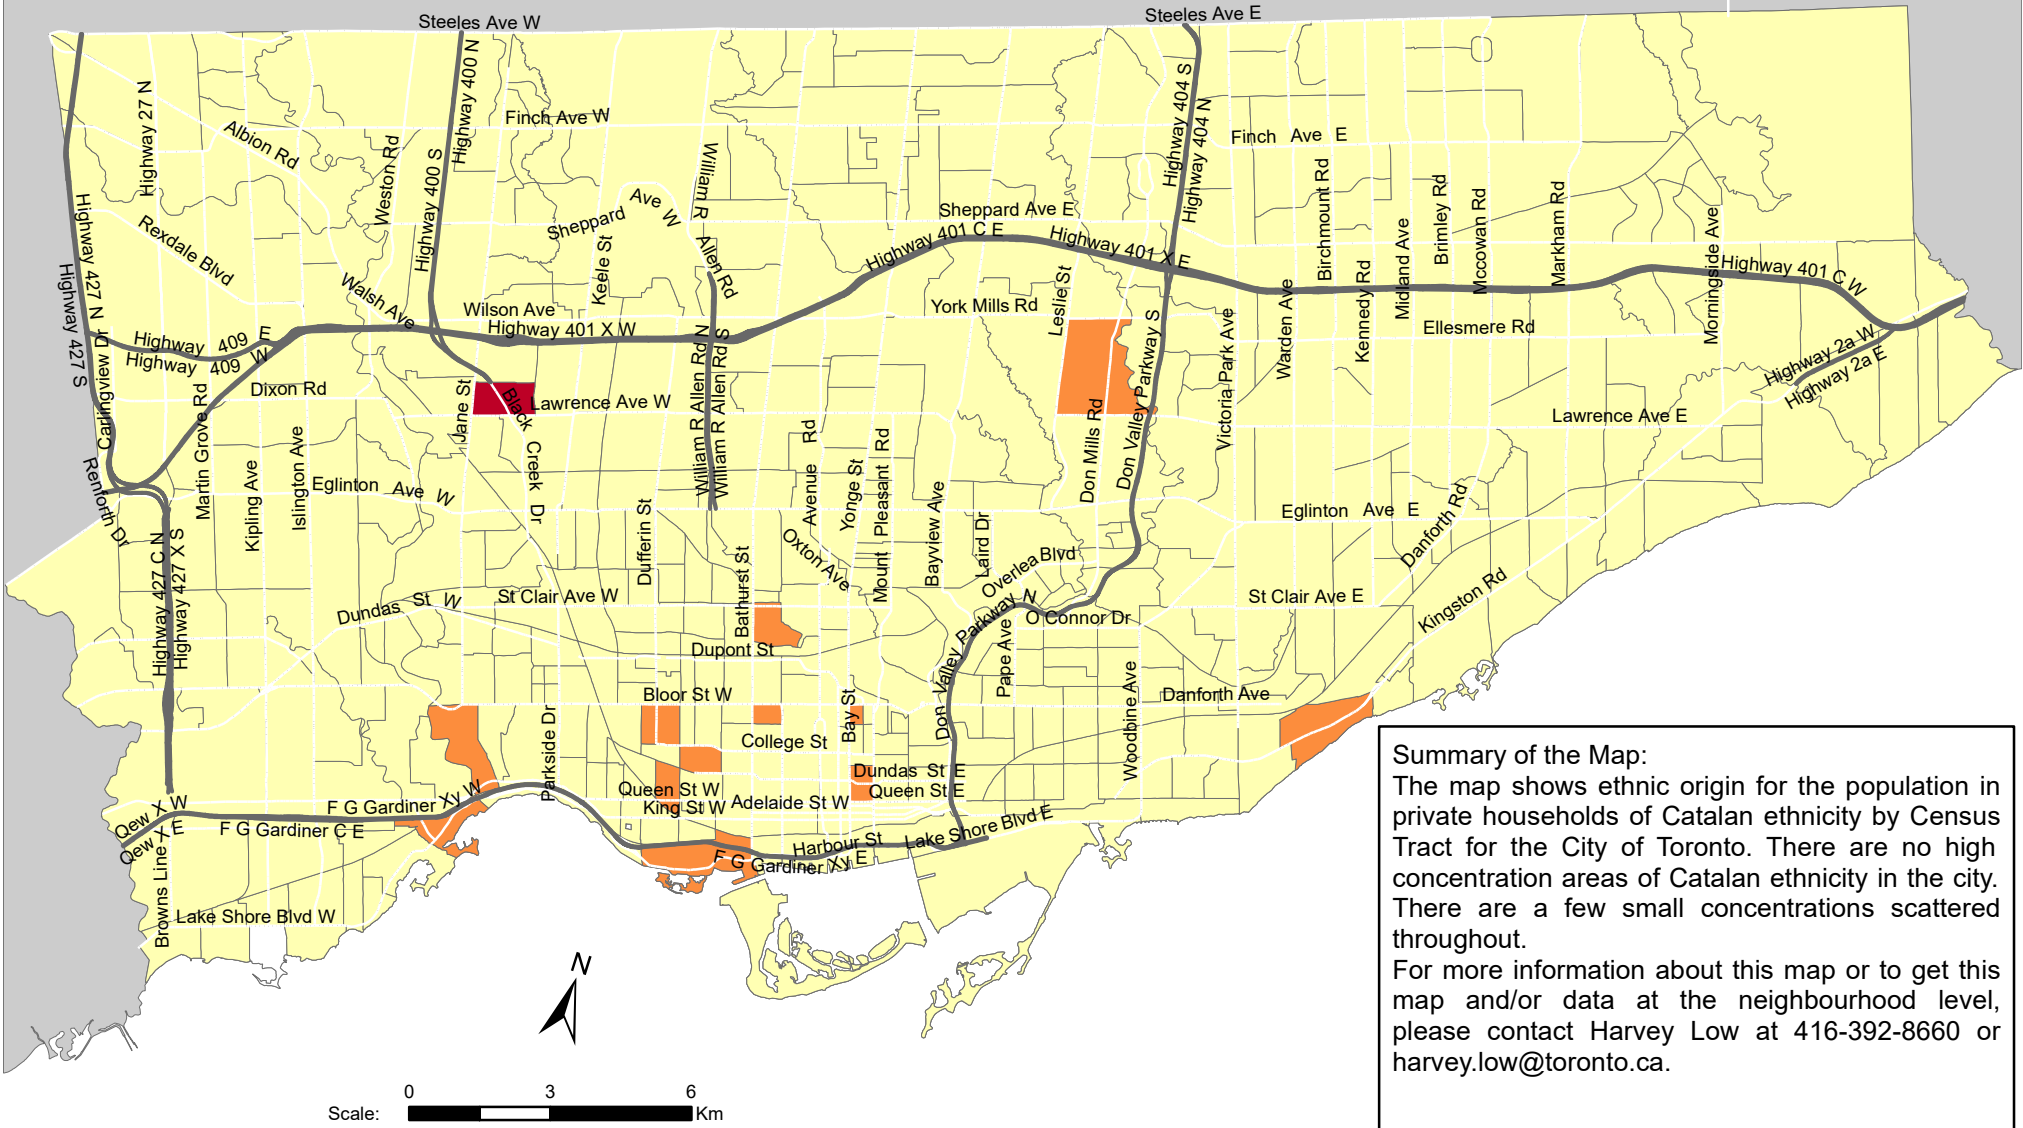

City of Toronto Ethnic Origin - Catalan 2016

Summary of the Map:
 The map shows ethnic origin for the population in private households of Catalan ethnicity by Census Tract for the City of Toronto. There are no high concentration areas of Catalan ethnicity in the city. There are a few small concentrations scattered throughout.
 For more information about this map or to get this map and/or data at the neighbourhood level, please contact Harvey Low at 416-392-8660 or harvey.low@toronto.ca.