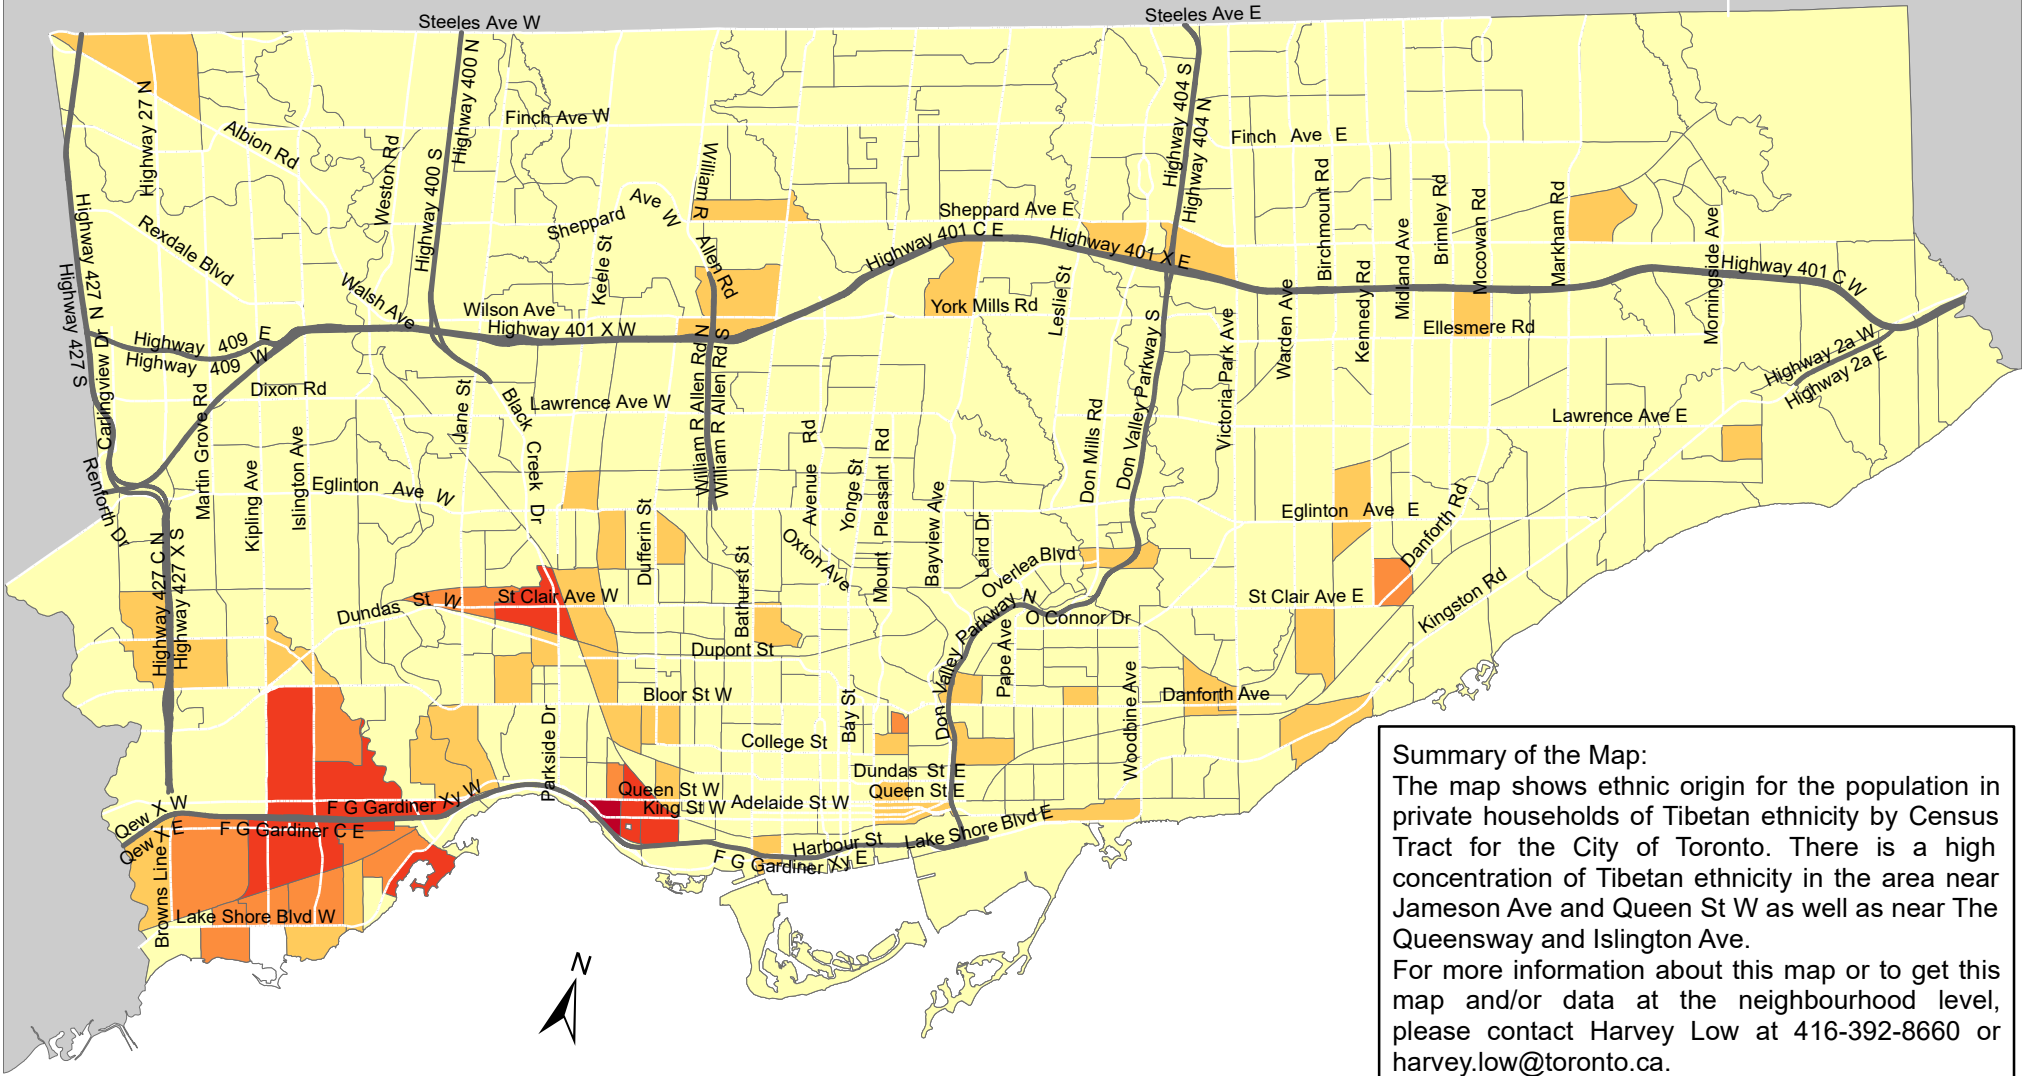

City of Toronto Ethnic Origin - Tibetan 2016

Summary of the Map:
 The map shows ethnic origin for the population in private households of Tibetan ethnicity by Census Tract for the City of Toronto. There is a high concentration of Tibetan ethnicity in the area near Jameson Ave and Queen St W as well as near The Queensway and Islington Ave.
 For more information about this map or to get this map and/or data at the neighbourhood level, please contact Harvey Low at 416-392-8660 or harvey.low@toronto.ca.