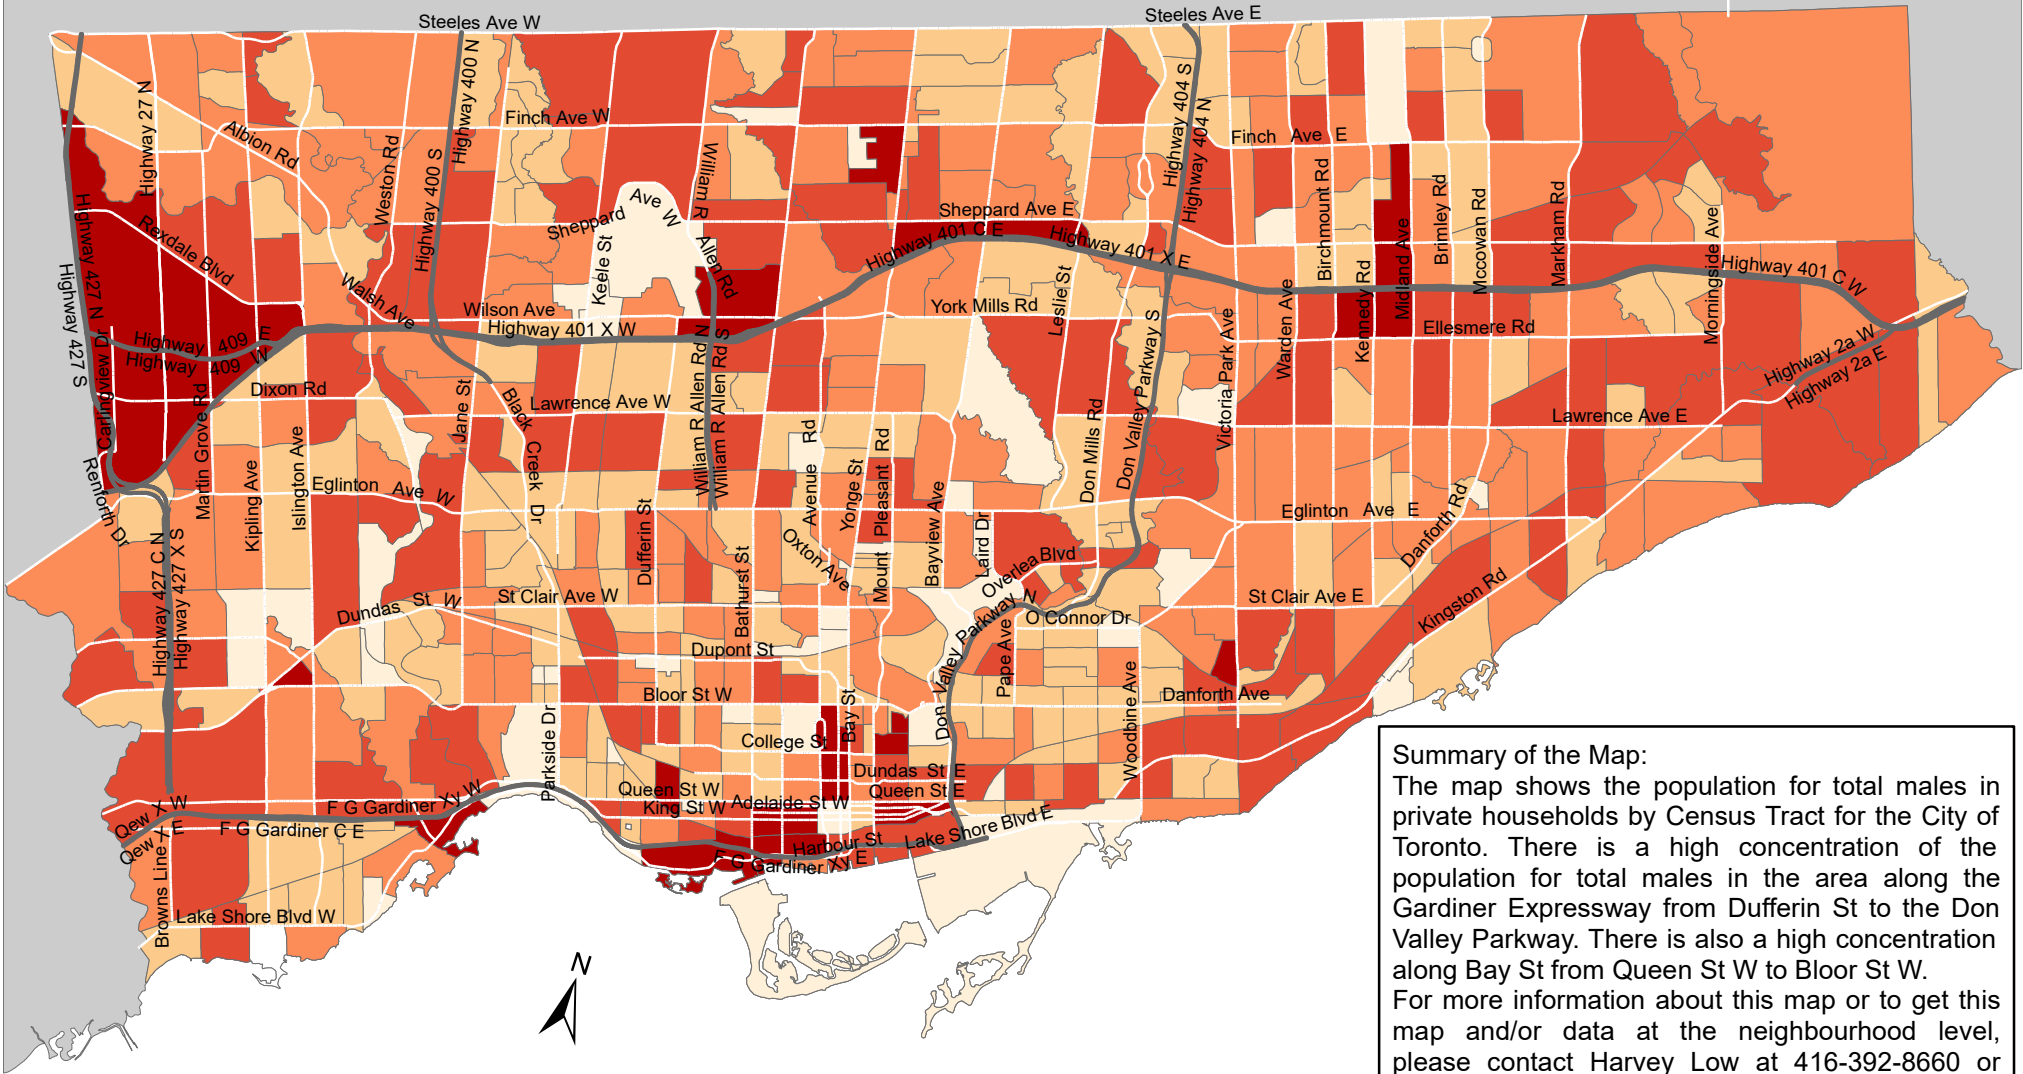

# City of Toronto Population - Total Males 2016

**Summary of the Map:**  
 The map shows the population for total males in private households by Census Tract for the City of Toronto. There is a high concentration of the population for total males in the area along the Gardiner Expressway from Dufferin St to the Don Valley Parkway. There is also a high concentration along Bay St from Queen St W to Bloor St W. For more information about this map or to get this map and/or data at the neighbourhood level, please contact Harvey Low at 416-392-8660 or [harvey.low@toronto.ca](mailto:harvey.low@toronto.ca).