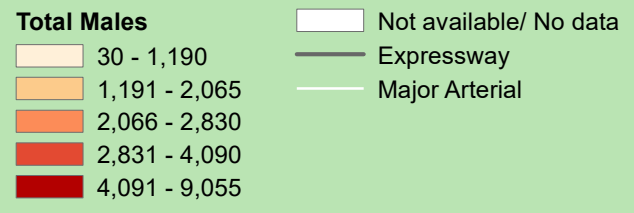

# City of Toronto Population - Total Males 2016

**Summary of the Map:**  
 The map shows the population for total males in private households by Census Tract for the City of Toronto. There is a high concentration of the population for total males in the area along the Gardiner Expressway from Dufferin St to the Don Valley Parkway. There is also a high concentration along Bay St from Queen St W to Bloor St W. For more information about this map or to get this map and/or data at the neighbourhood level, please contact Harvey Low at 416-392-8660 or [harvey.low@toronto.ca](mailto:harvey.low@toronto.ca).