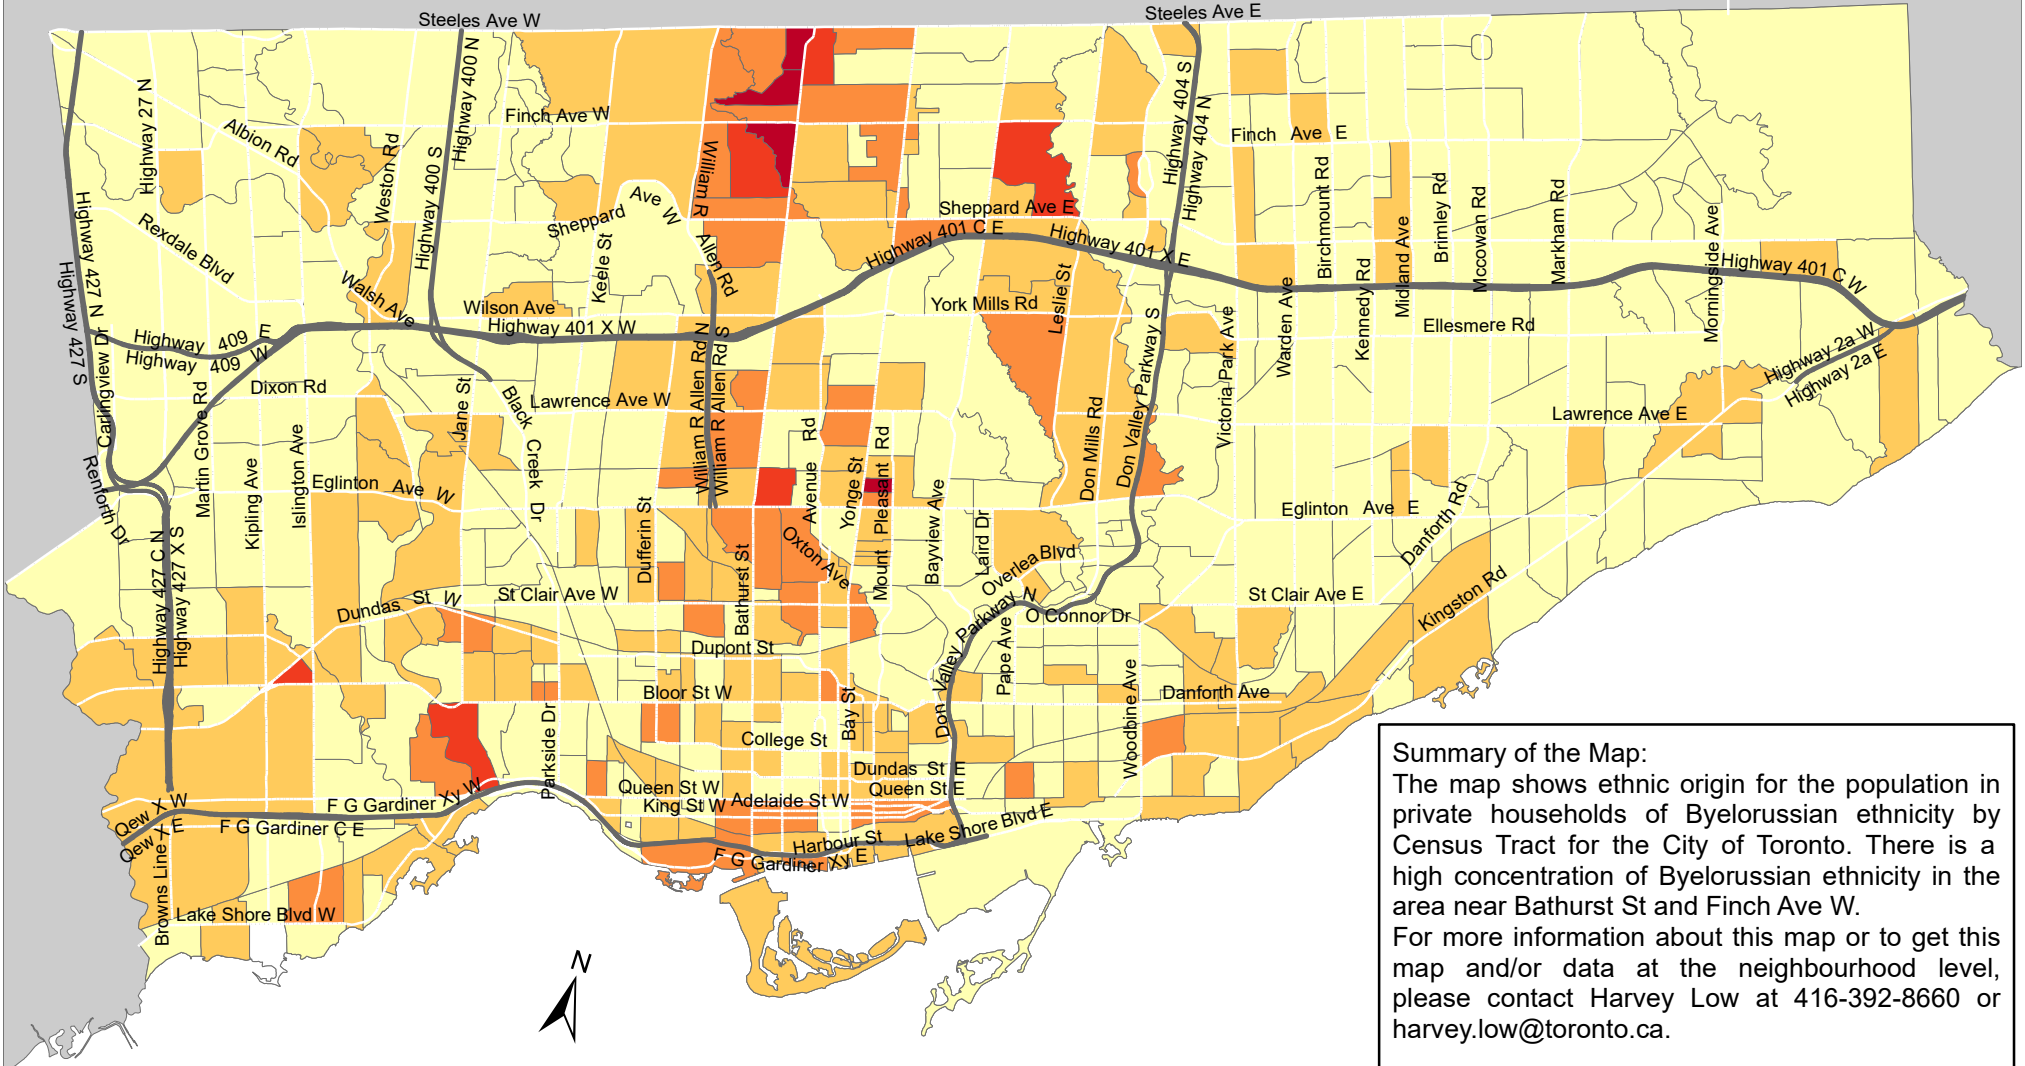

City of Toronto Ethnic Origin - Byelorussian 2016

Summary of the Map:
 The map shows ethnic origin for the population in private households of Byelorussian ethnicity by Census Tract for the City of Toronto. There is a high concentration of Byelorussian ethnicity in the area near Bathurst St and Finch Ave W.
 For more information about this map or to get this map and/or data at the neighbourhood level, please contact Harvey Low at 416-392-8660 or harvey.low@toronto.ca.