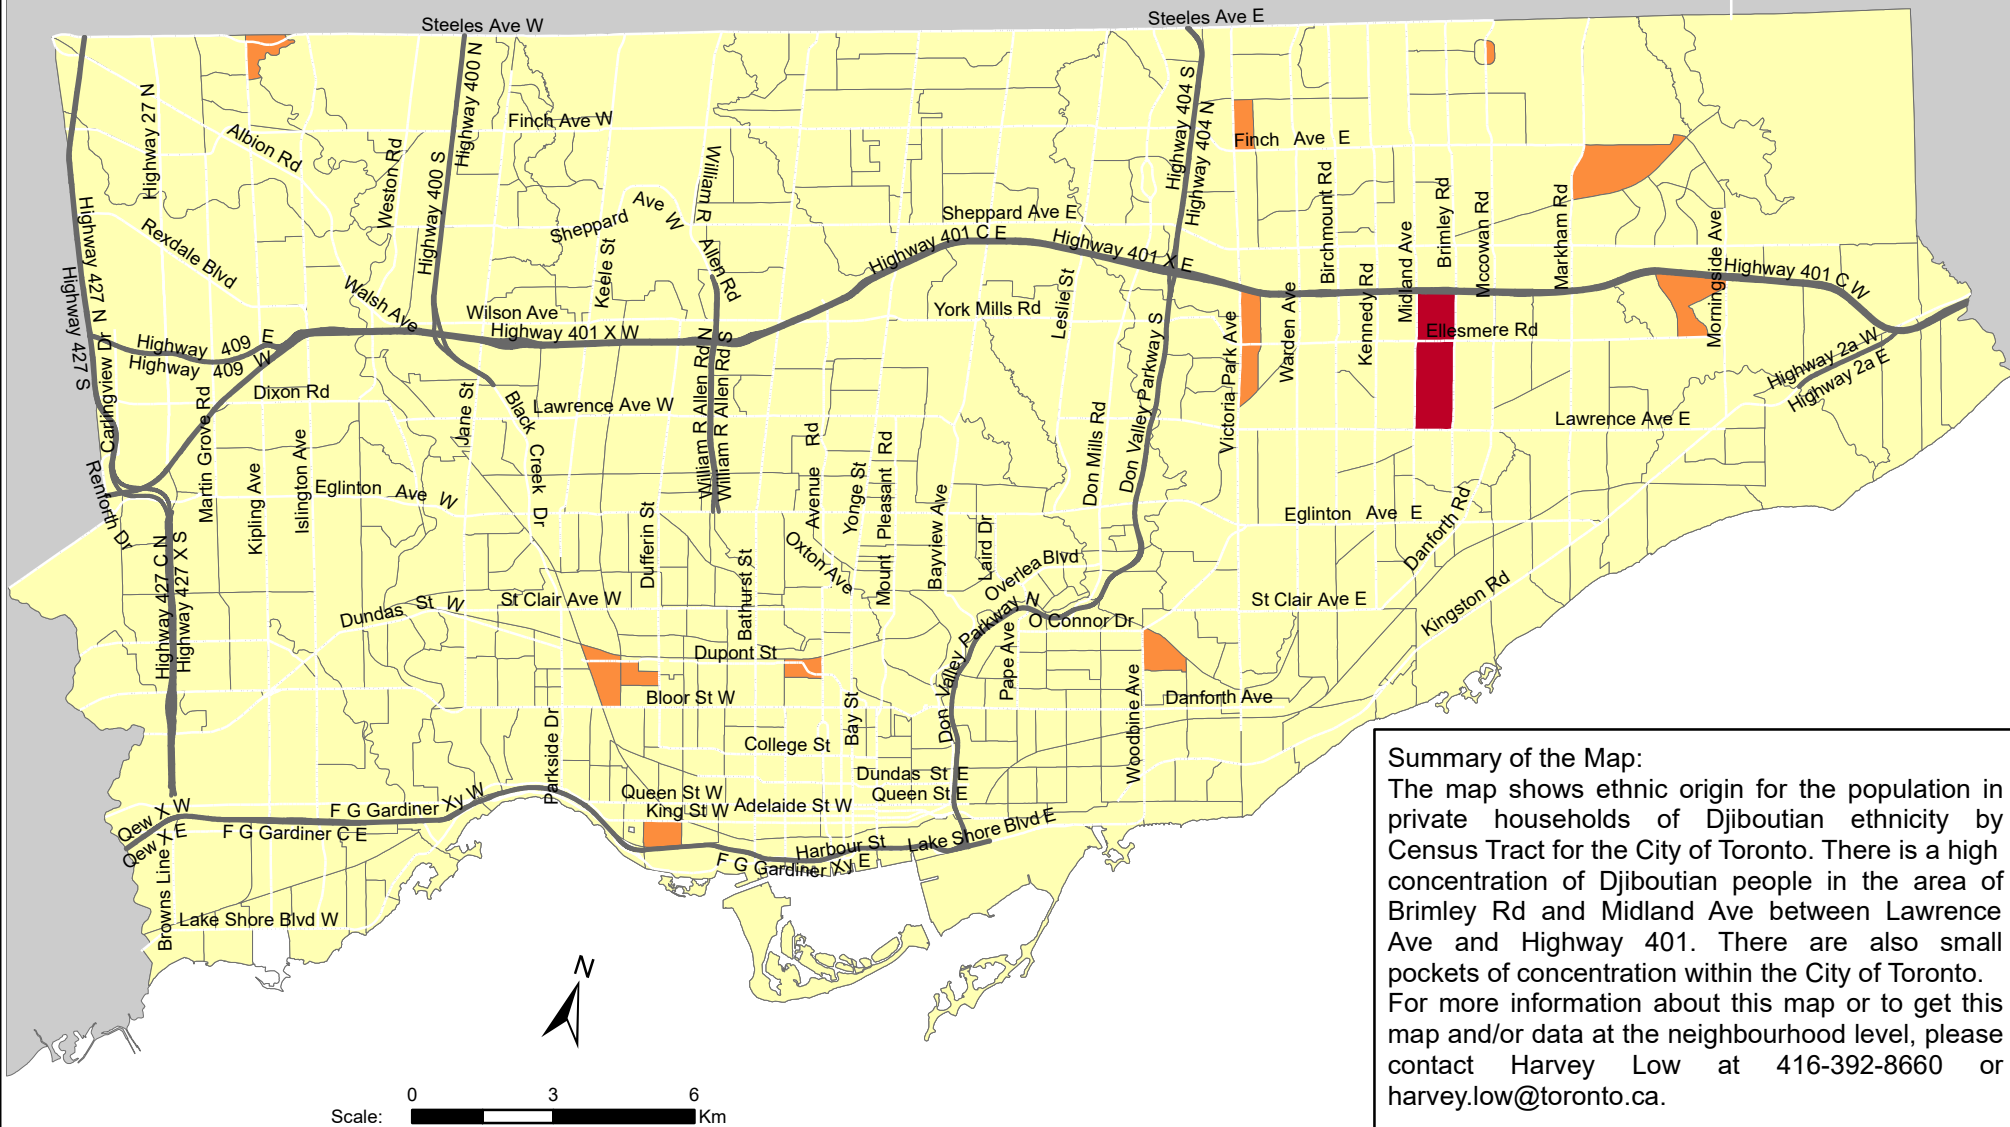

City of Toronto Ethnic Origin - Djiboutian 2016

Summary of the Map:
 The map shows ethnic origin for the population in private households of Djiboutian ethnicity by Census Tract for the City of Toronto. There is a high concentration of Djiboutian people in the area of Brimley Rd and Midland Ave between Lawrence Ave and Highway 401. There are also small pockets of concentration within the City of Toronto. For more information about this map or to get this map and/or data at the neighbourhood level, please contact Harvey Low at 416-392-8660 or harvey.low@toronto.ca.

Ethnic Origin - Djiboutian

- Not available/ No data
- Expressway
- Major Arterial

Source: City of Toronto;
 Statistics Canada 2016 Census.

Copyright © 2018 City of Toronto. All Rights Reserved.
 Published: May 2018.