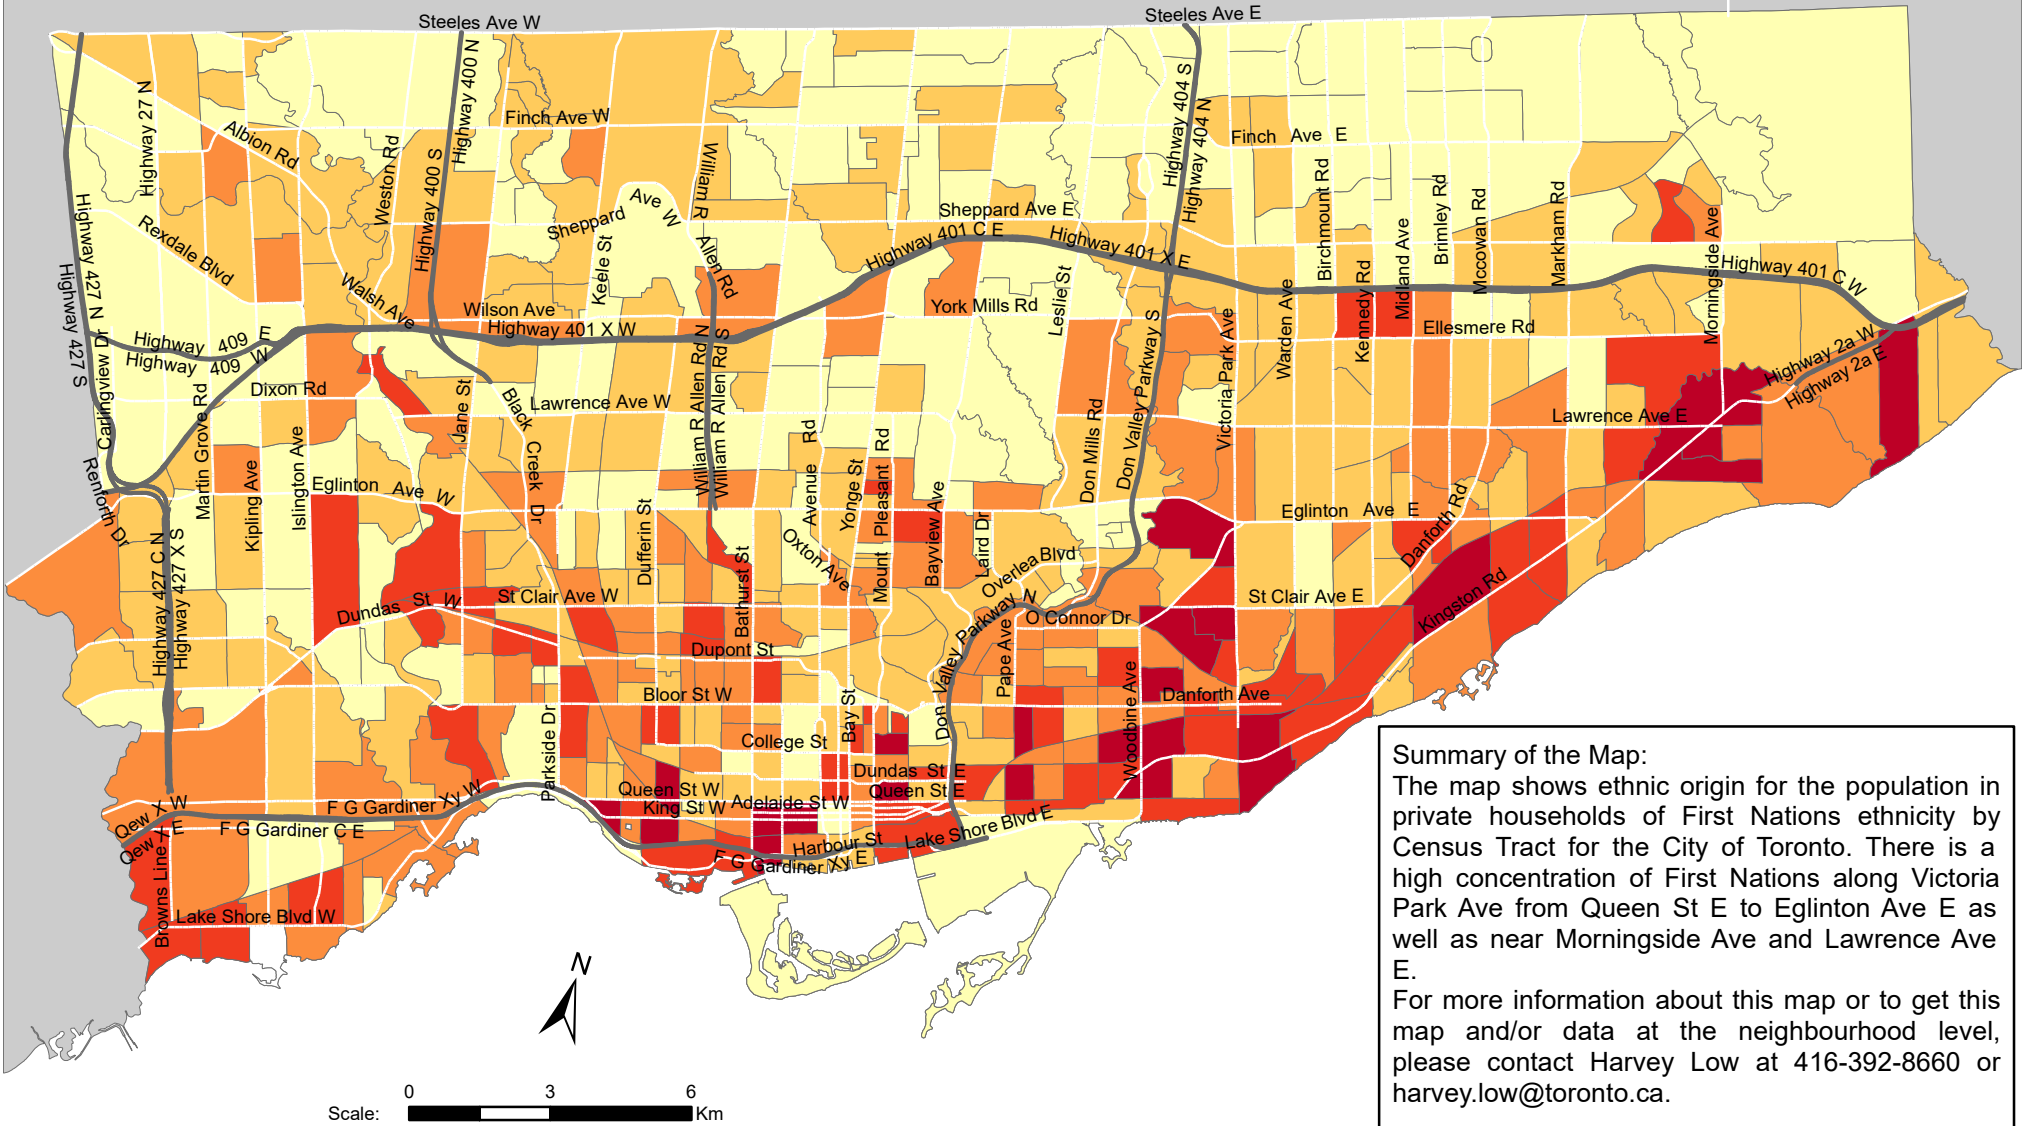

# City of Toronto Ethnic Origin - First Nations 2016