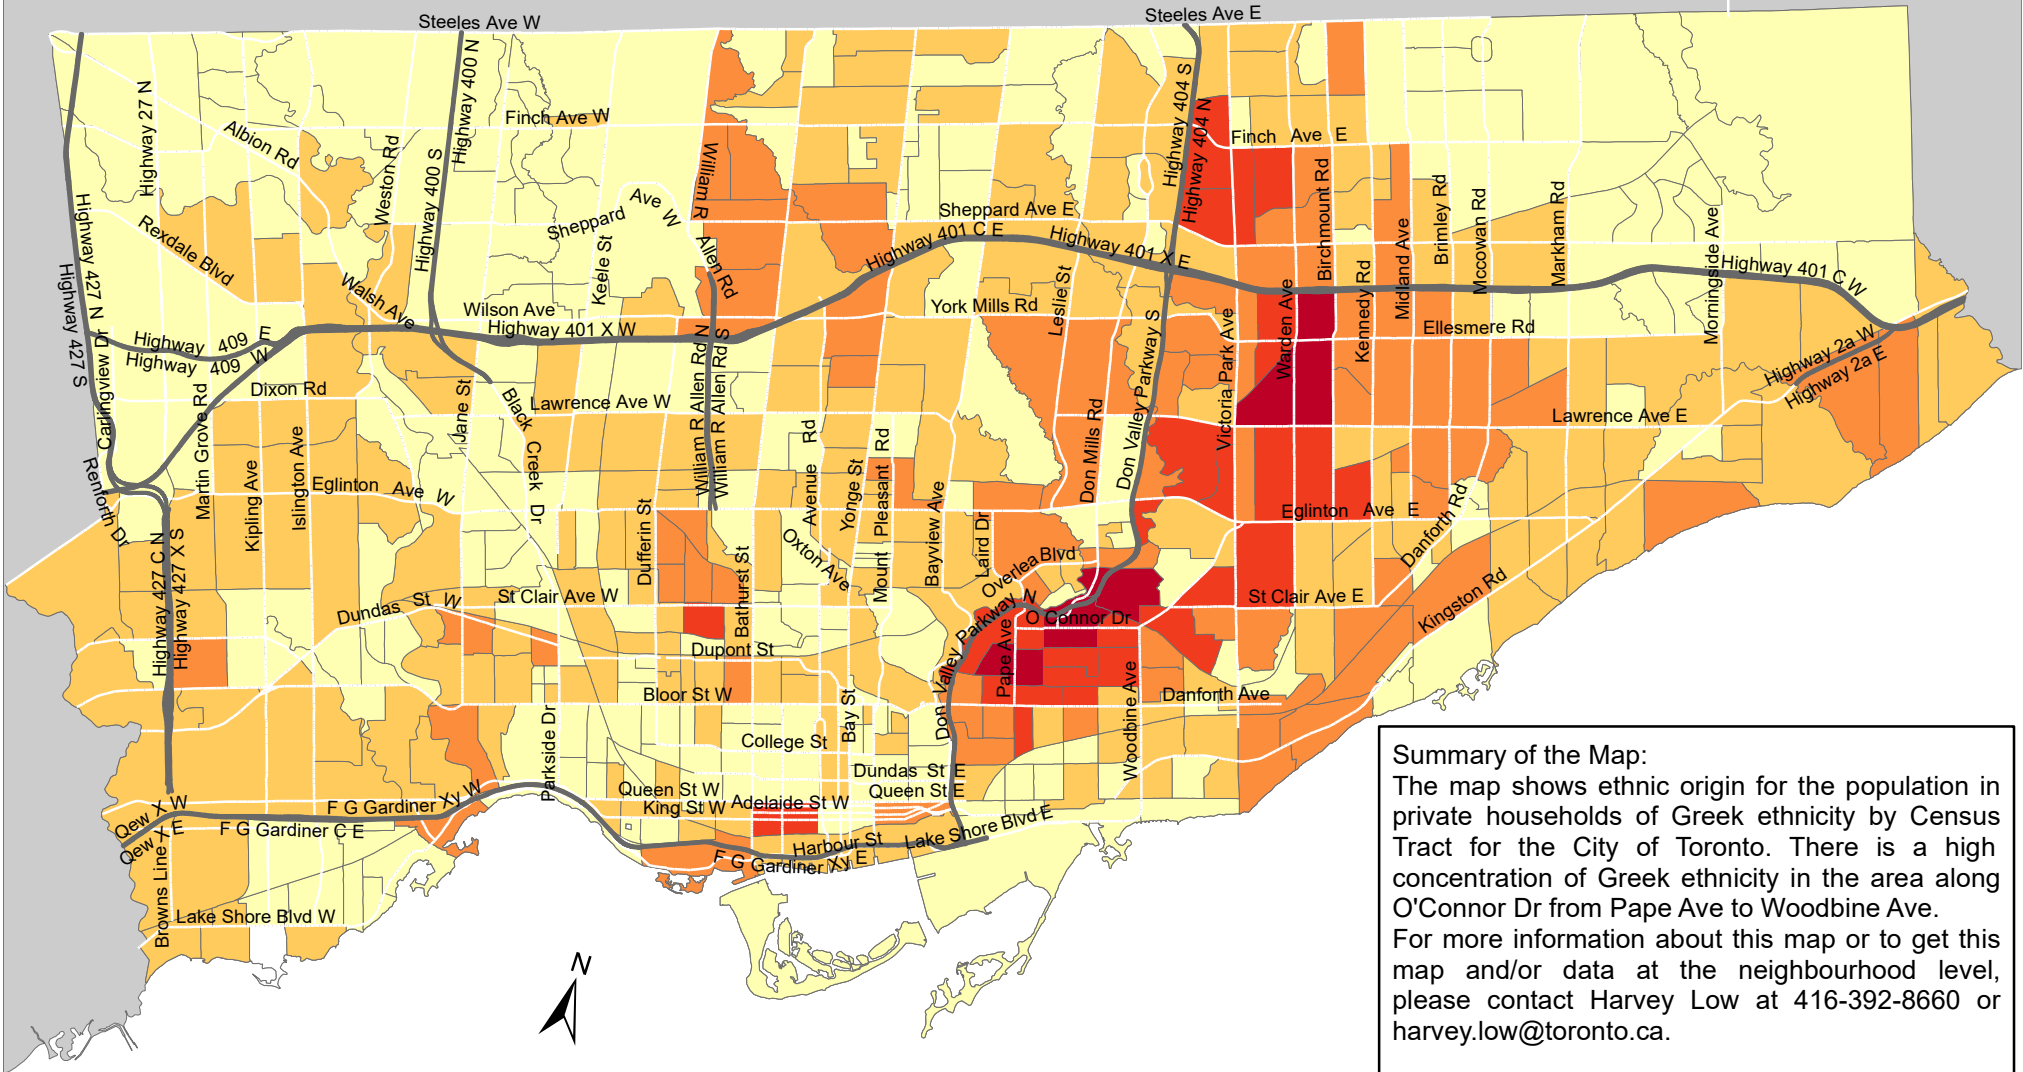

City of Toronto Ethnic Origin - Greek 2016

Summary of the Map:
 The map shows ethnic origin for the population in private households of Greek ethnicity by Census Tract for the City of Toronto. There is a high concentration of Greek ethnicity in the area along O'Connor Dr from Pape Ave to Woodbine Ave. For more information about this map or to get this map and/or data at the neighbourhood level, please contact Harvey Low at 416-392-8660 or harvey.low@toronto.ca.