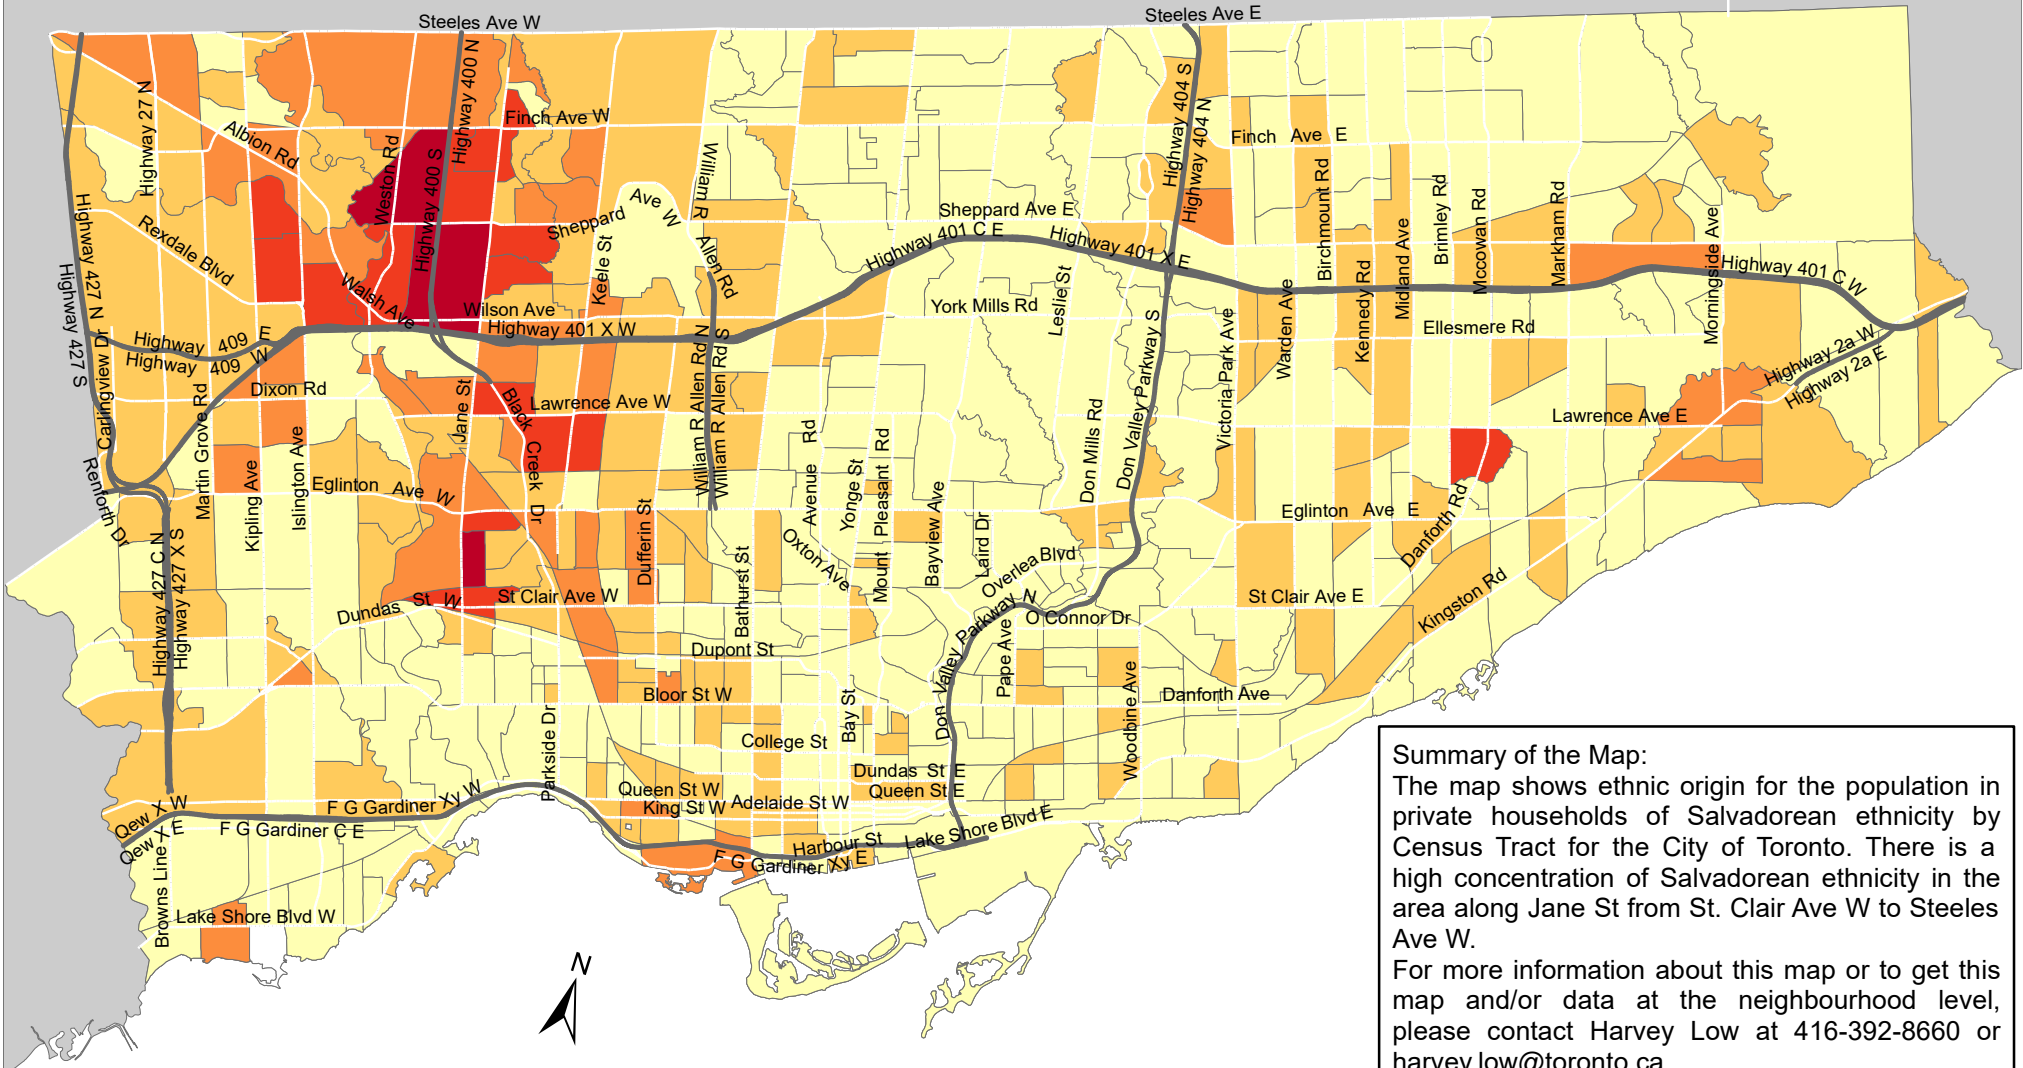

City of Toronto Ethnic Origin - Salvadorean 2016

Summary of the Map:
 The map shows ethnic origin for the population in private households of Salvadorean ethnicity by Census Tract for the City of Toronto. There is a high concentration of Salvadorean ethnicity in the area along Jane St from St. Clair Ave W to Steeles Ave W.
 For more information about this map or to get this map and/or data at the neighbourhood level, please contact Harvey Low at 416-392-8660 or harvey.low@toronto.ca.