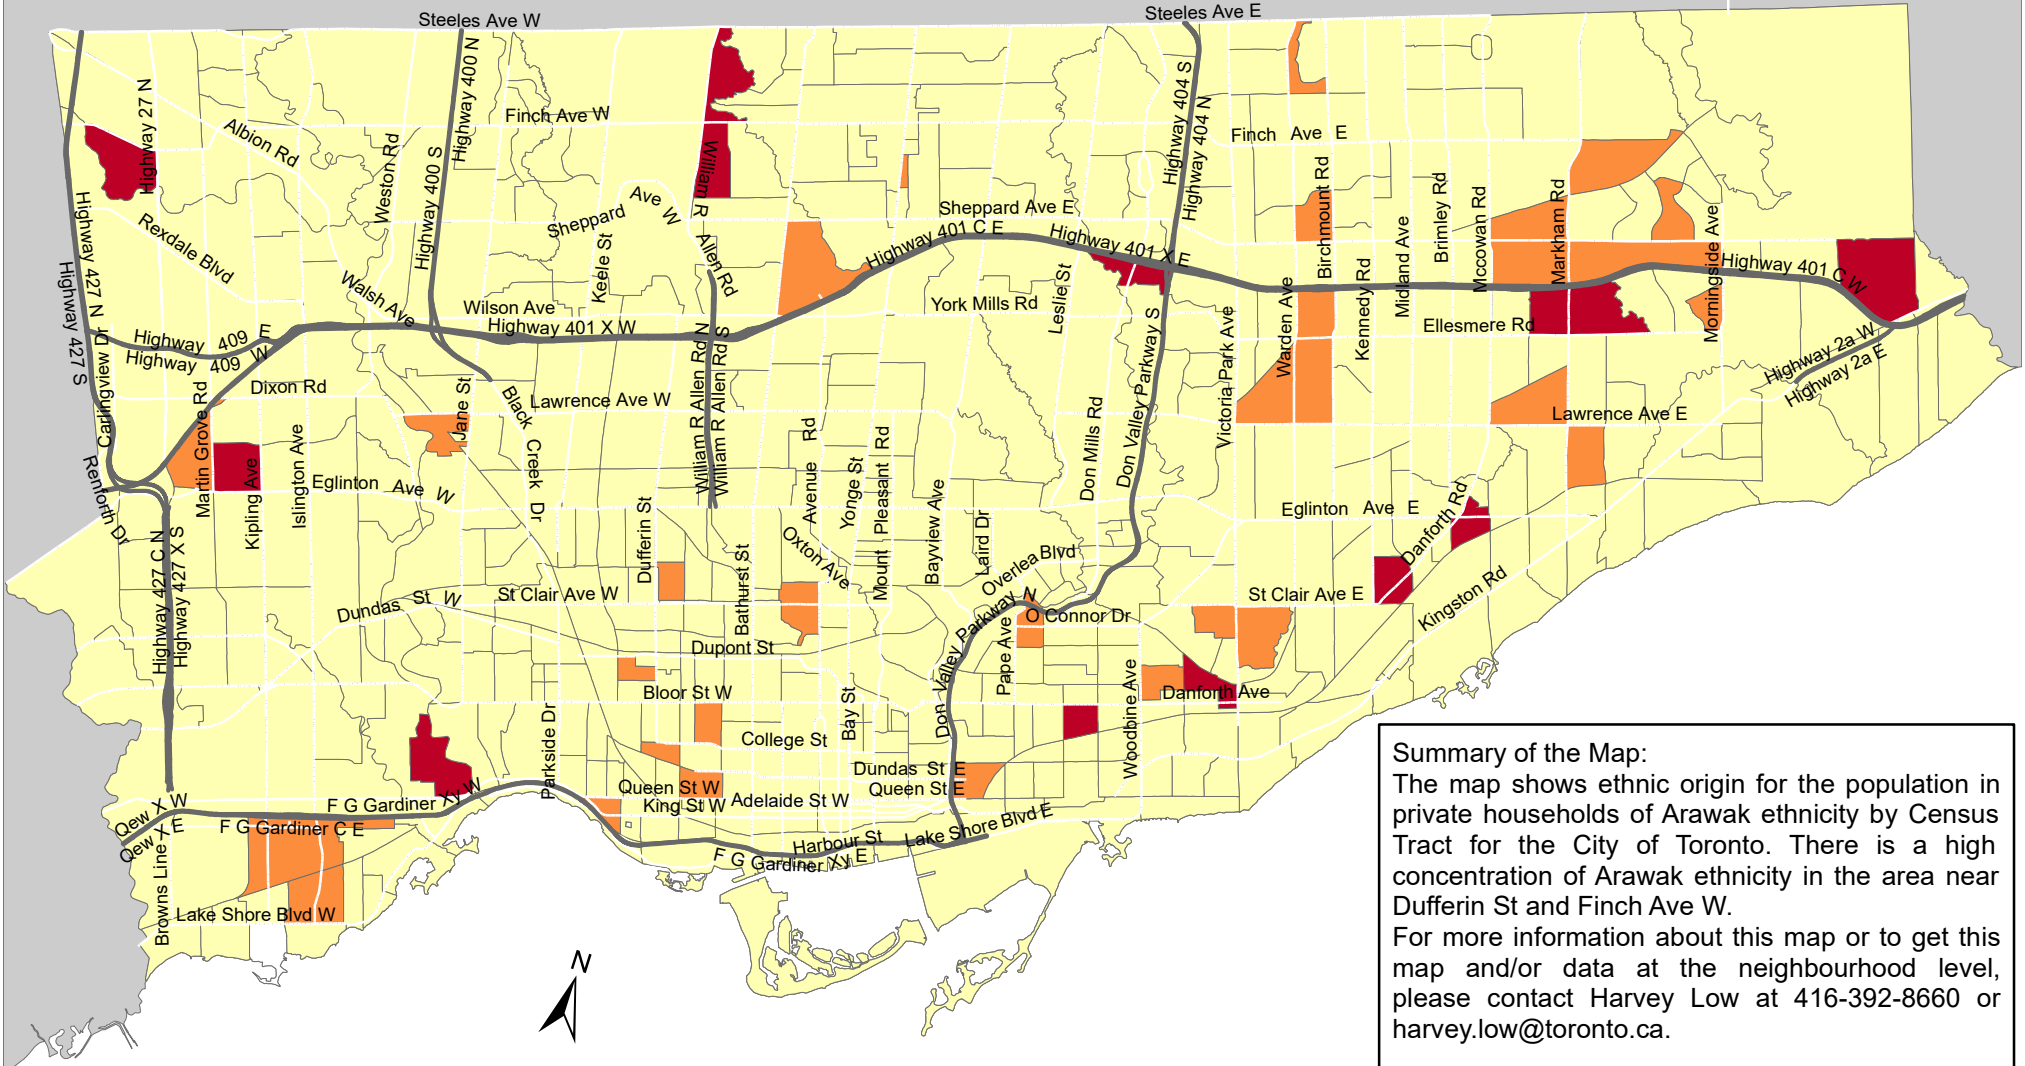

City of Toronto Ethnic Origin - Arawak 2016

Summary of the Map:
 The map shows ethnic origin for the population in private households of Arawak ethnicity by Census Tract for the City of Toronto. There is a high concentration of Arawak ethnicity in the area near Dufferin St and Finch Ave W. For more information about this map or to get this map and/or data at the neighbourhood level, please contact Harvey Low at 416-392-8660 or harvey.low@toronto.ca.