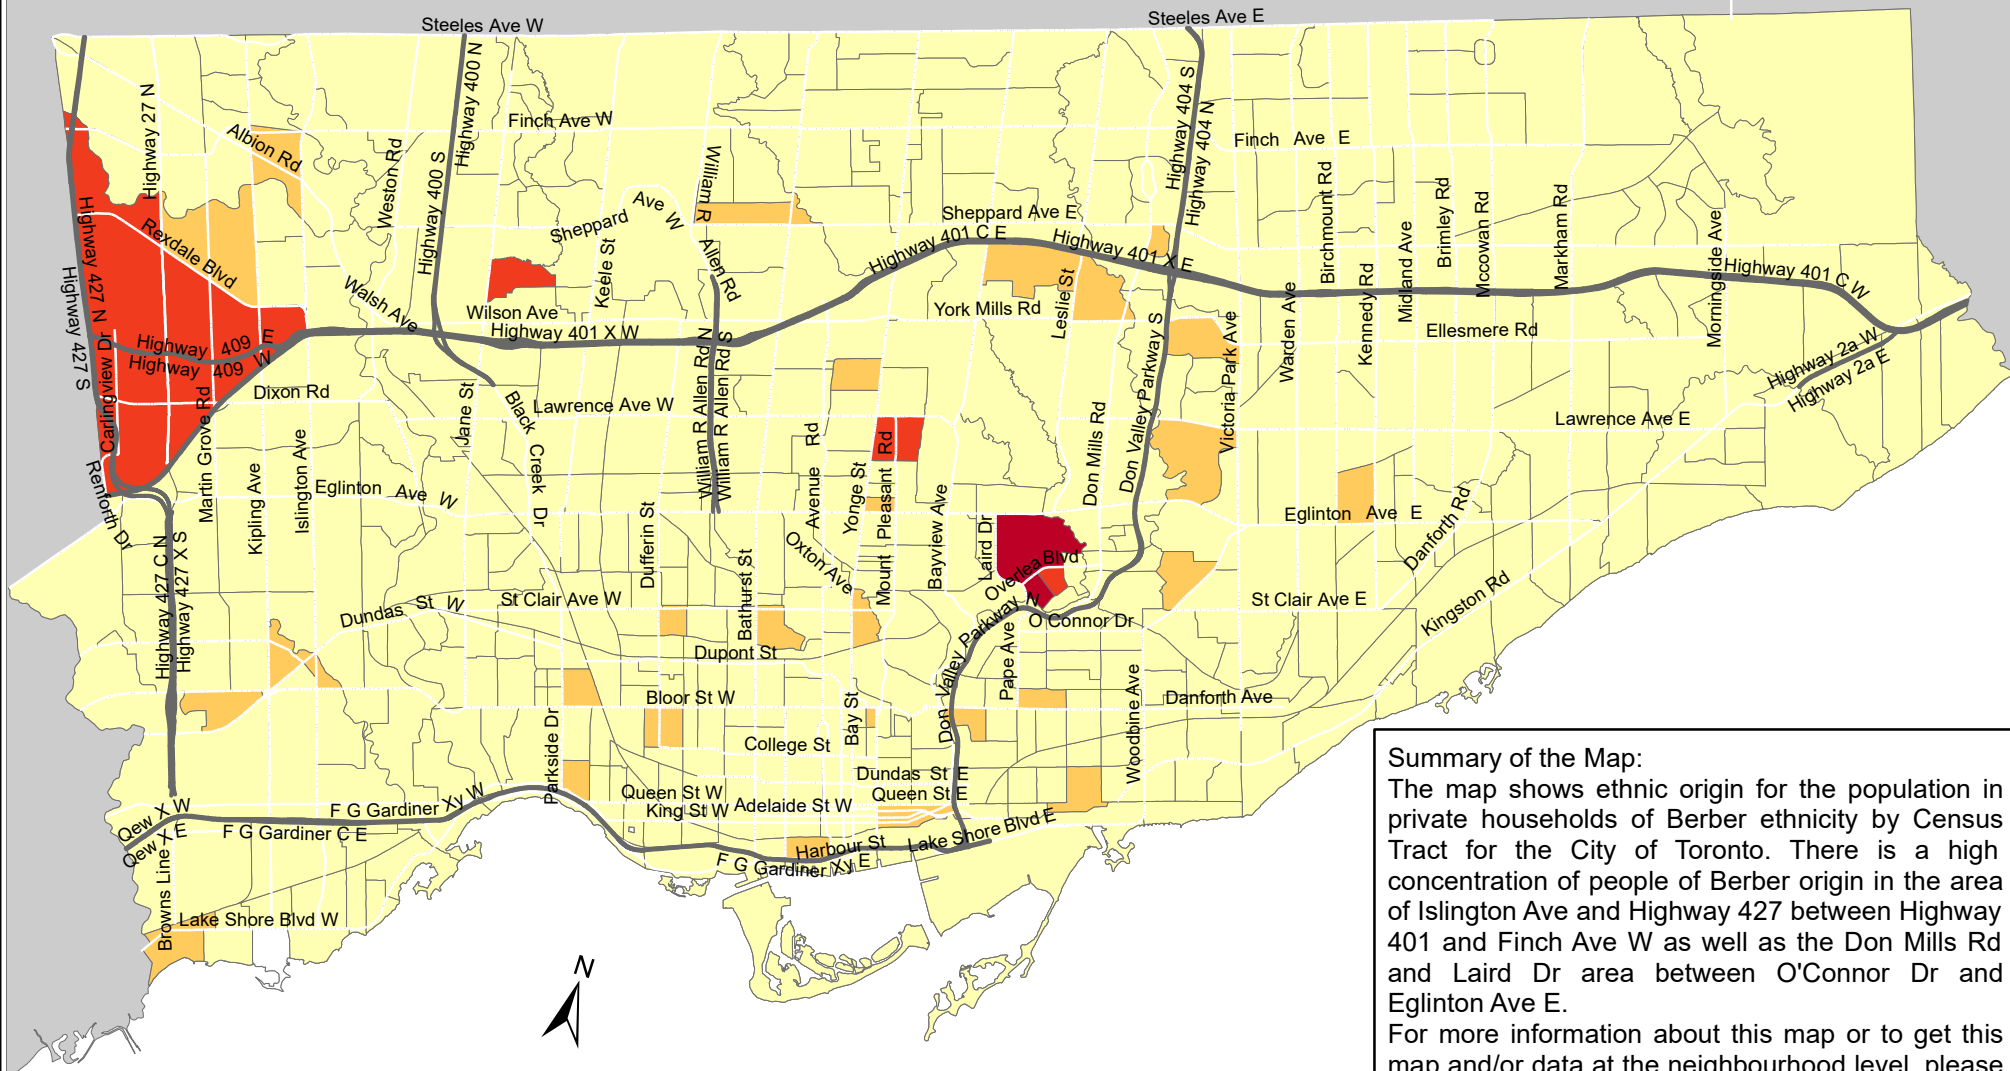

# City of Toronto Ethnic Origin - Berber 2016

**Summary of the Map:**  
 The map shows ethnic origin for the population in private households of Berber ethnicity by Census Tract for the City of Toronto. There is a high concentration of people of Berber origin in the area of Islington Ave and Highway 427 between Highway 401 and Finch Ave W as well as the Don Mills Rd and Laird Dr area between O'Connor Dr and Eglinton Ave E.  
 For more information about this map or to get this map and/or data at the neighbourhood level, please contact Harvey Low at 416-392-8660 or [harvey.low@toronto.ca](mailto:harvey.low@toronto.ca).

## Ethnic Origin - Berber

- Not available/ No data
- Expressway
- Major Arterial

Source: City of Toronto;  
 Statistics Canada 2016 Census.

Copyright © 2018 City of Toronto. All Rights Reserved.  
 Published: May 2018.