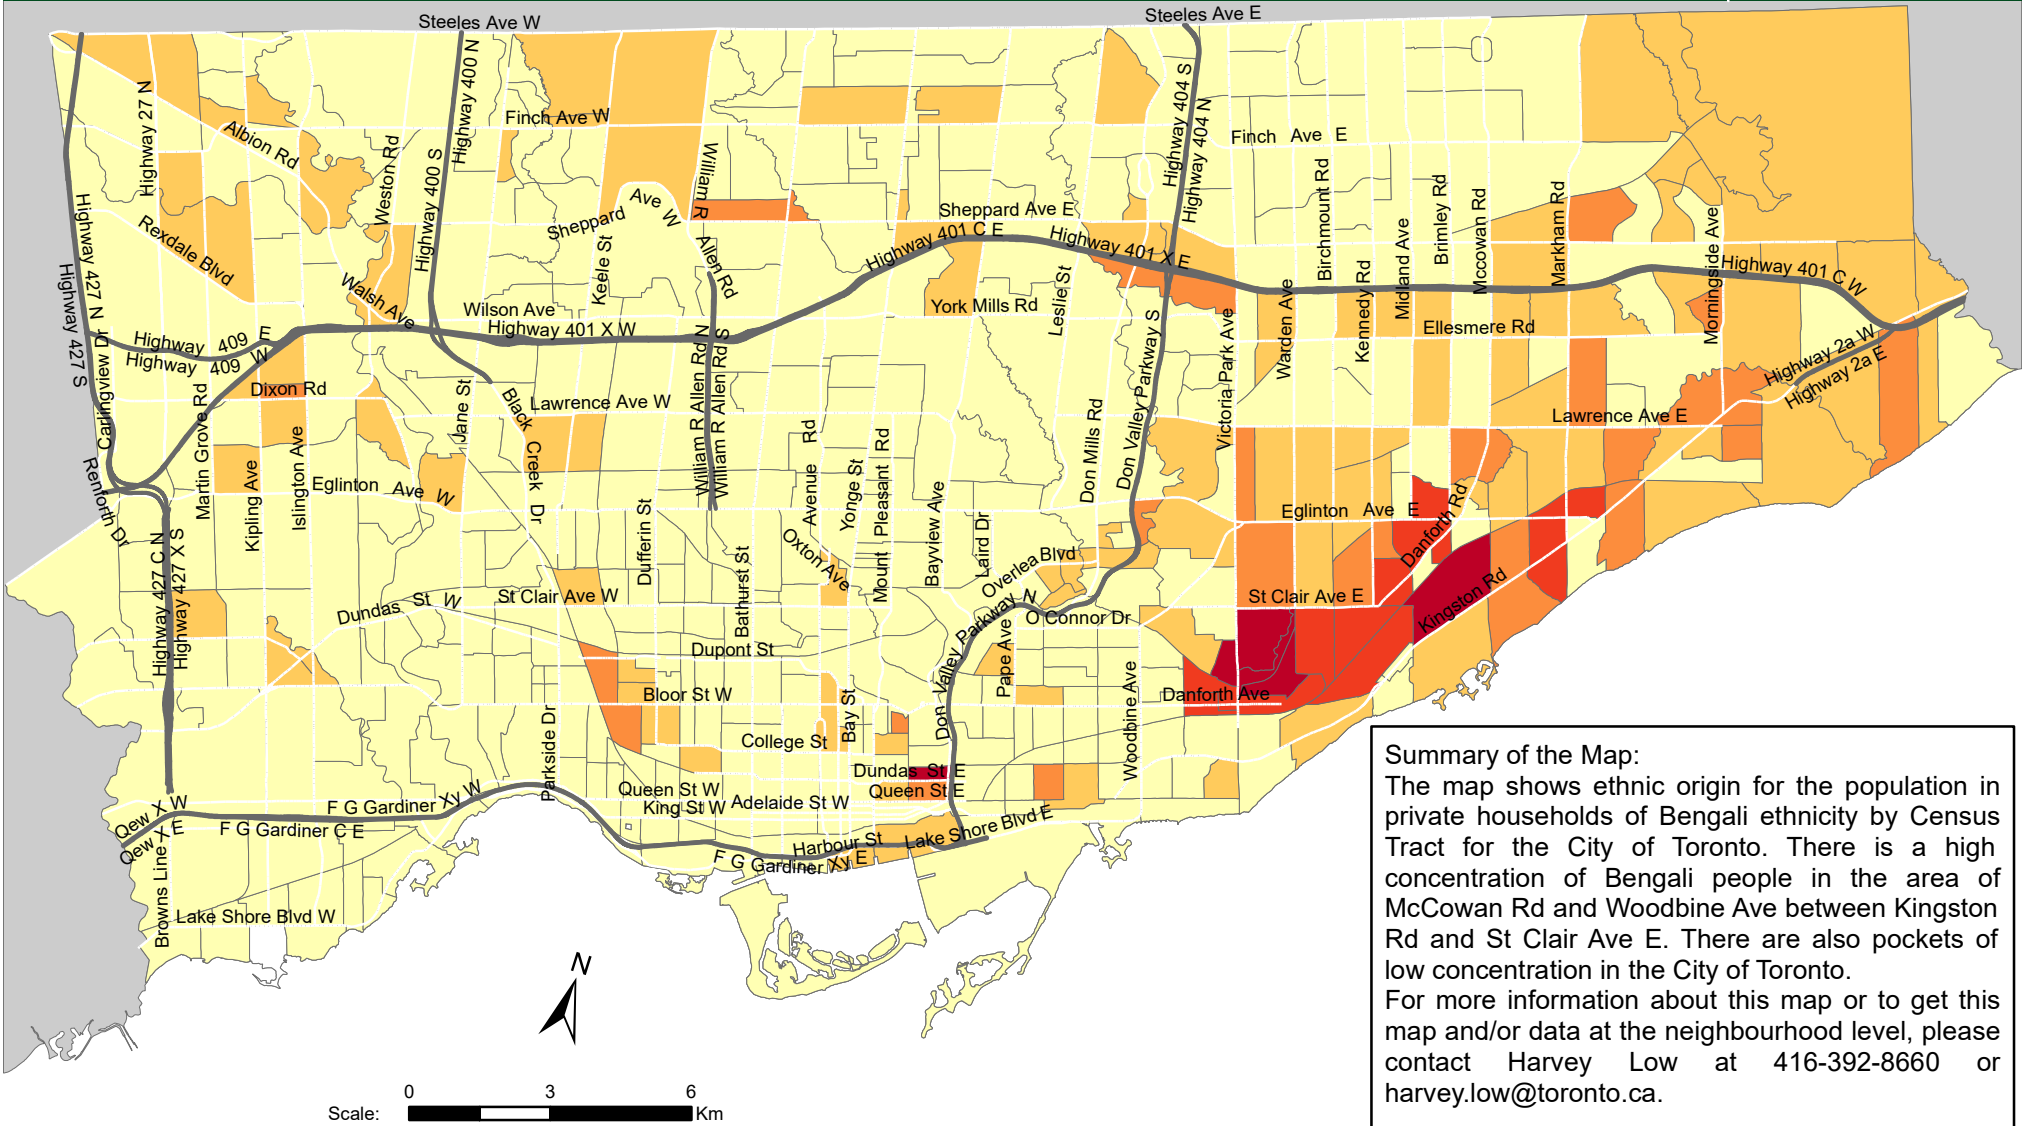

City of Toronto Ethnic Origin - Bengali 2016

Summary of the Map:
 The map shows ethnic origin for the population in private households of Bengali ethnicity by Census Tract for the City of Toronto. There is a high concentration of Bengali people in the area of McCowan Rd and Woodbine Ave between Kingston Rd and St Clair Ave E. There are also pockets of low concentration in the City of Toronto. For more information about this map or to get this map and/or data at the neighbourhood level, please contact Harvey Low at 416-392-8660 or harvey.low@toronto.ca.

Ethnic Origin - Bengali

	0 - 15		Not available/ No data
	16 - 50		Expressway
	51 - 100		Major Arterial
	101 - 210		
	211 - 540		

Source: City of Toronto; Statistics Canada 2016 Census.
 Copyright © 2018 City of Toronto. All Rights Reserved. Published: May 2018.
 Prepared by: Social Research and Analysis Unit. Contact: spar@toronto.ca.
 N.I.E = Not included elsewhere
 N.O.S = Not otherwise specified