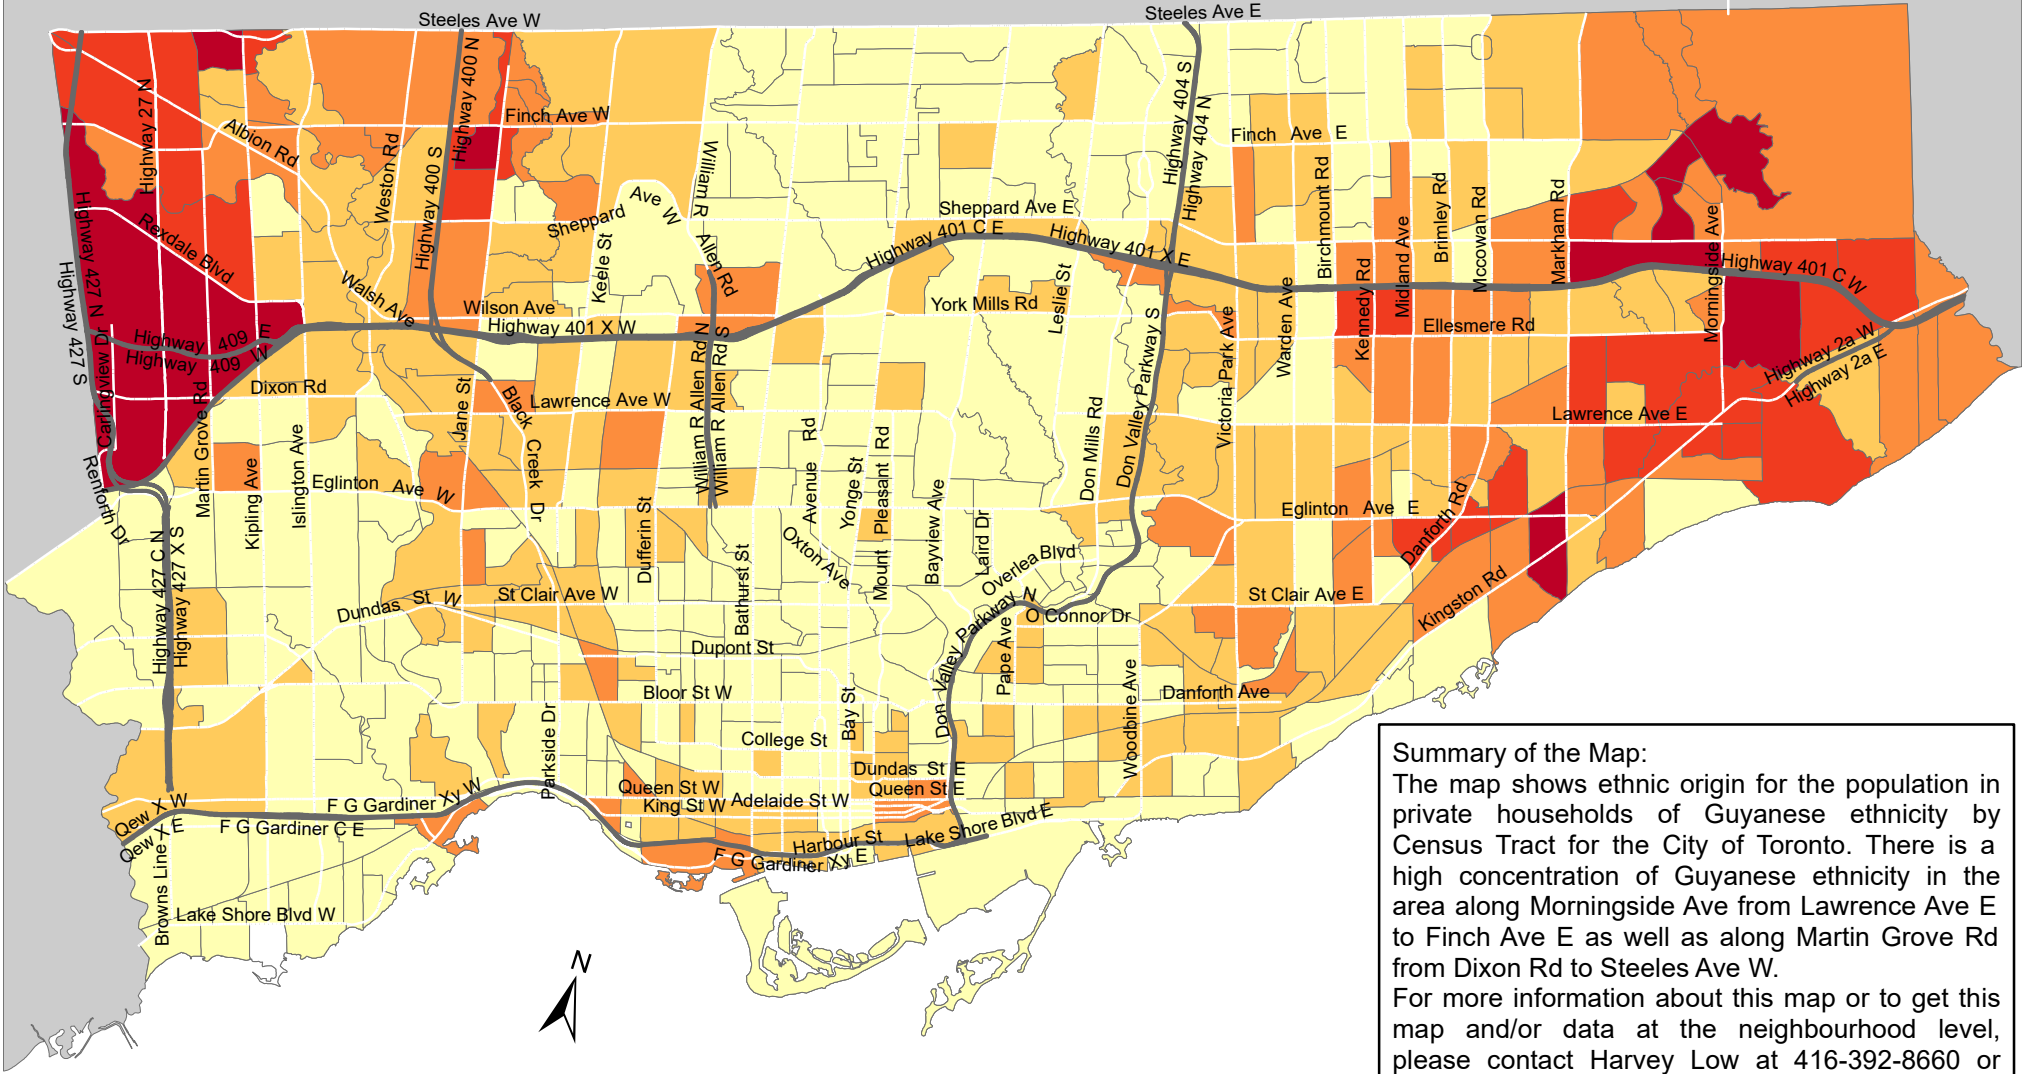

City of Toronto Ethnic Origin - Guyanese 2016

Summary of the Map:
 The map shows ethnic origin for the population in private households of Guyanese ethnicity by Census Tract for the City of Toronto. There is a high concentration of Guyanese ethnicity in the area along Morningside Ave from Lawrence Ave E to Finch Ave E as well as along Martin Grove Rd from Dixon Rd to Steeles Ave W.
 For more information about this map or to get this map and/or data at the neighbourhood level, please contact Harvey Low at 416-392-8660 or harvey.low@toronto.ca.