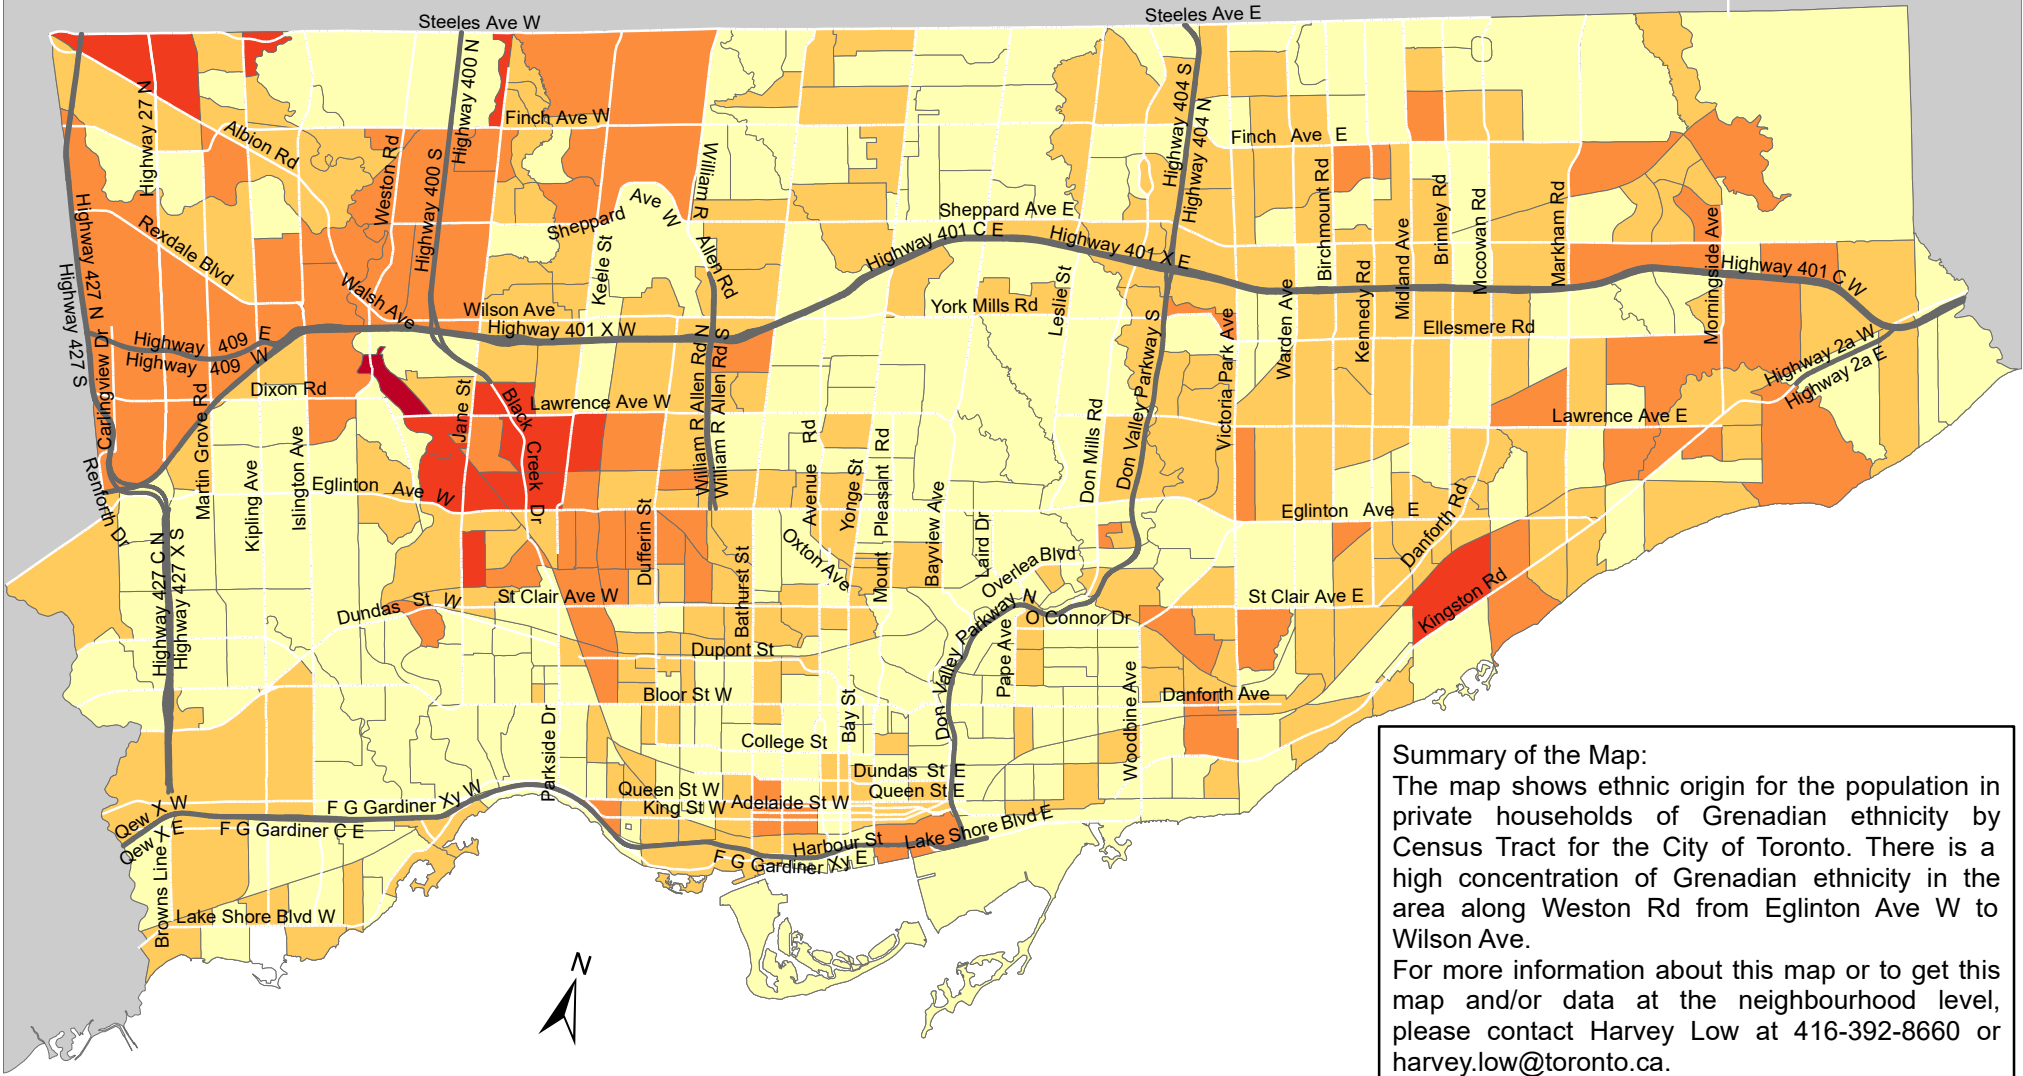

City of Toronto Ethnic Origin - Grenadian 2016

Summary of the Map:
 The map shows ethnic origin for the population in private households of Grenadian ethnicity by Census Tract for the City of Toronto. There is a high concentration of Grenadian ethnicity in the area along Weston Rd from Eglinton Ave W to Wilson Ave.
 For more information about this map or to get this map and/or data at the neighbourhood level, please contact Harvey Low at 416-392-8660 or harvey.low@toronto.ca.

Ethnic Origin - Grenadian

	0		Not available/ No data
	1 - 30		Expressway
	31 - 70		Major Arterial
	71 - 120		
	121 - 220		

Source: City of Toronto; Statistics Canada 2016 Census.
 Copyright © 2018 City of Toronto. All Rights Reserved. Published: May 2018.
 Prepared by: Social Research and Analysis Unit. Contact: spar@toronto.ca.
 N.I.E - Not included elsewhere
 N.O.S - Not otherwise specified