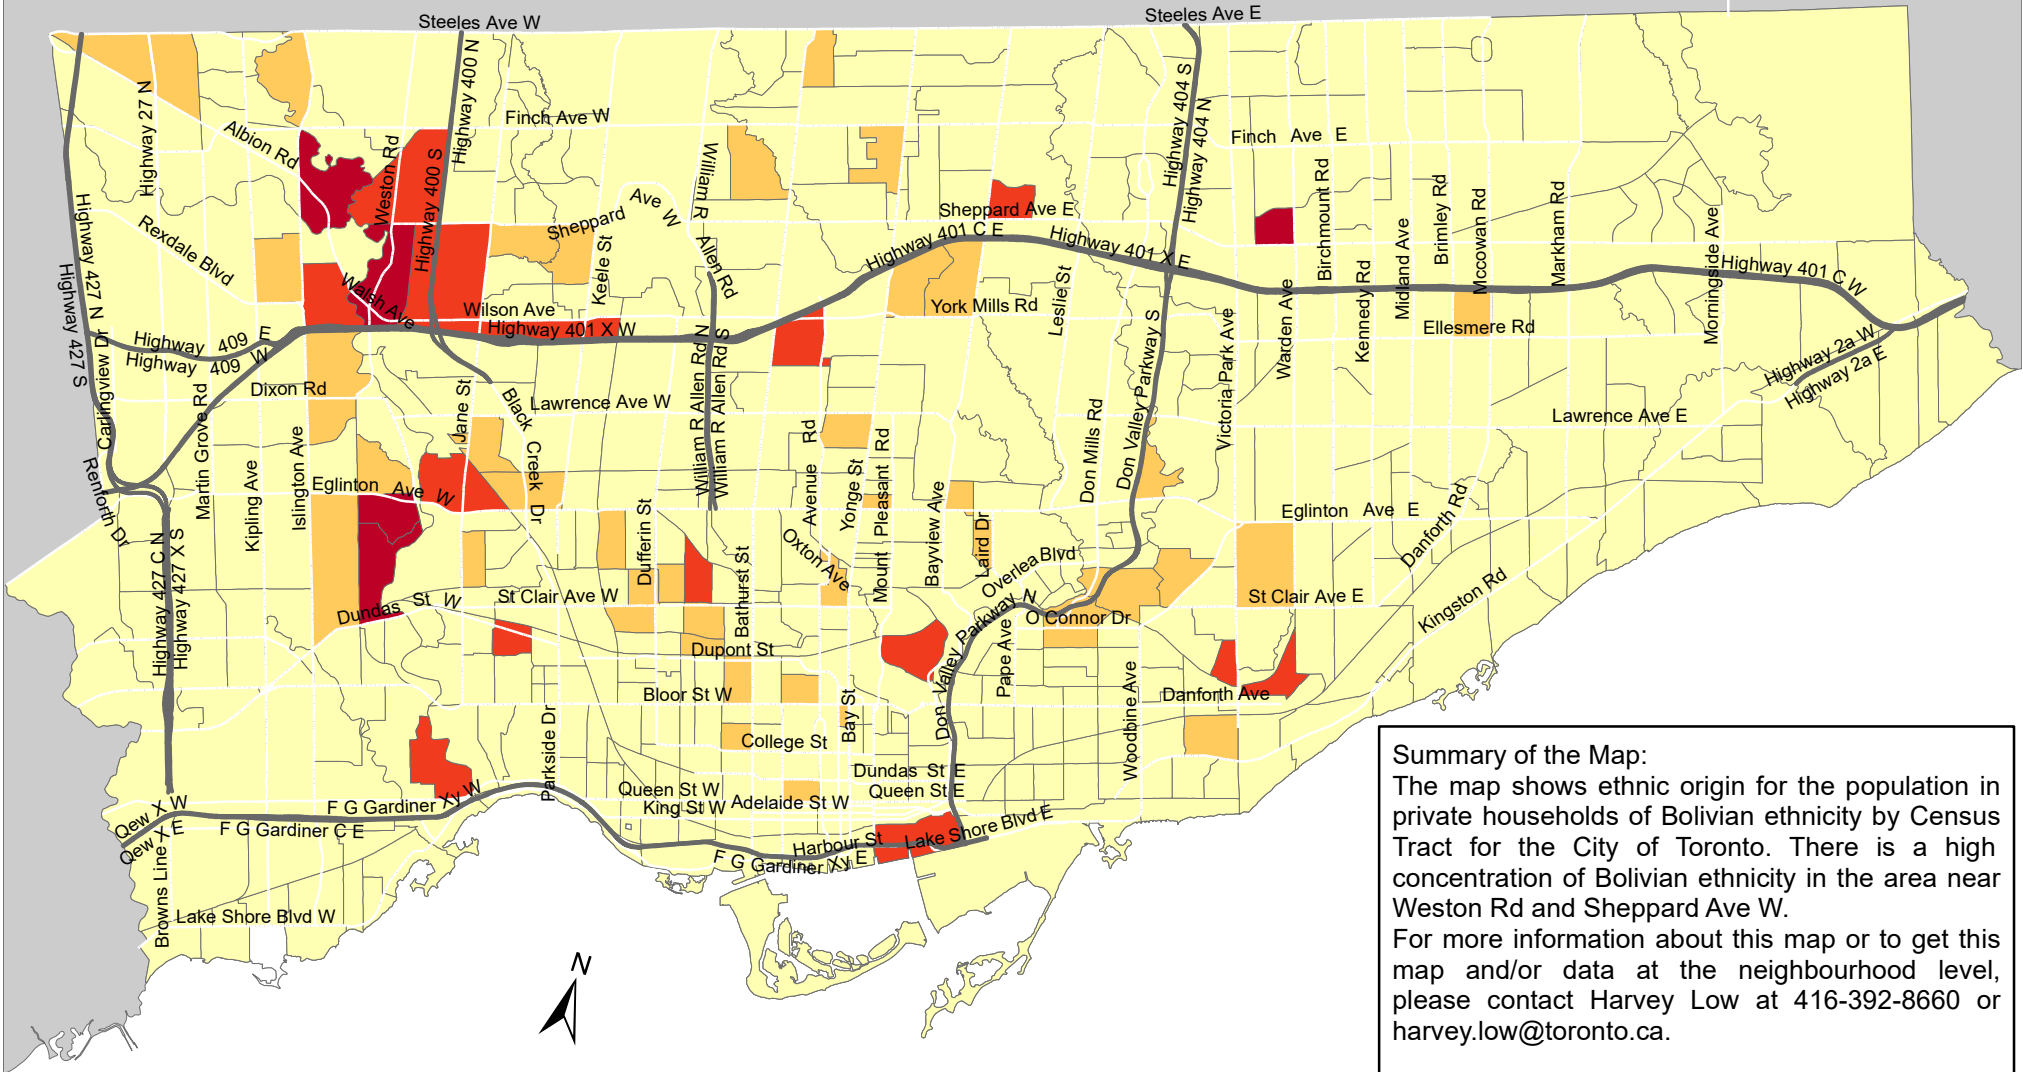

City of Toronto Ethnic Origin - Bolivian 2016

Summary of the Map:
 The map shows ethnic origin for the population in private households of Bolivian ethnicity by Census Tract for the City of Toronto. There is a high concentration of Bolivian ethnicity in the area near Weston Rd and Sheppard Ave W.
 For more information about this map or to get this map and/or data at the neighbourhood level, please contact Harvey Low at 416-392-8660 or harvey.low@toronto.ca.