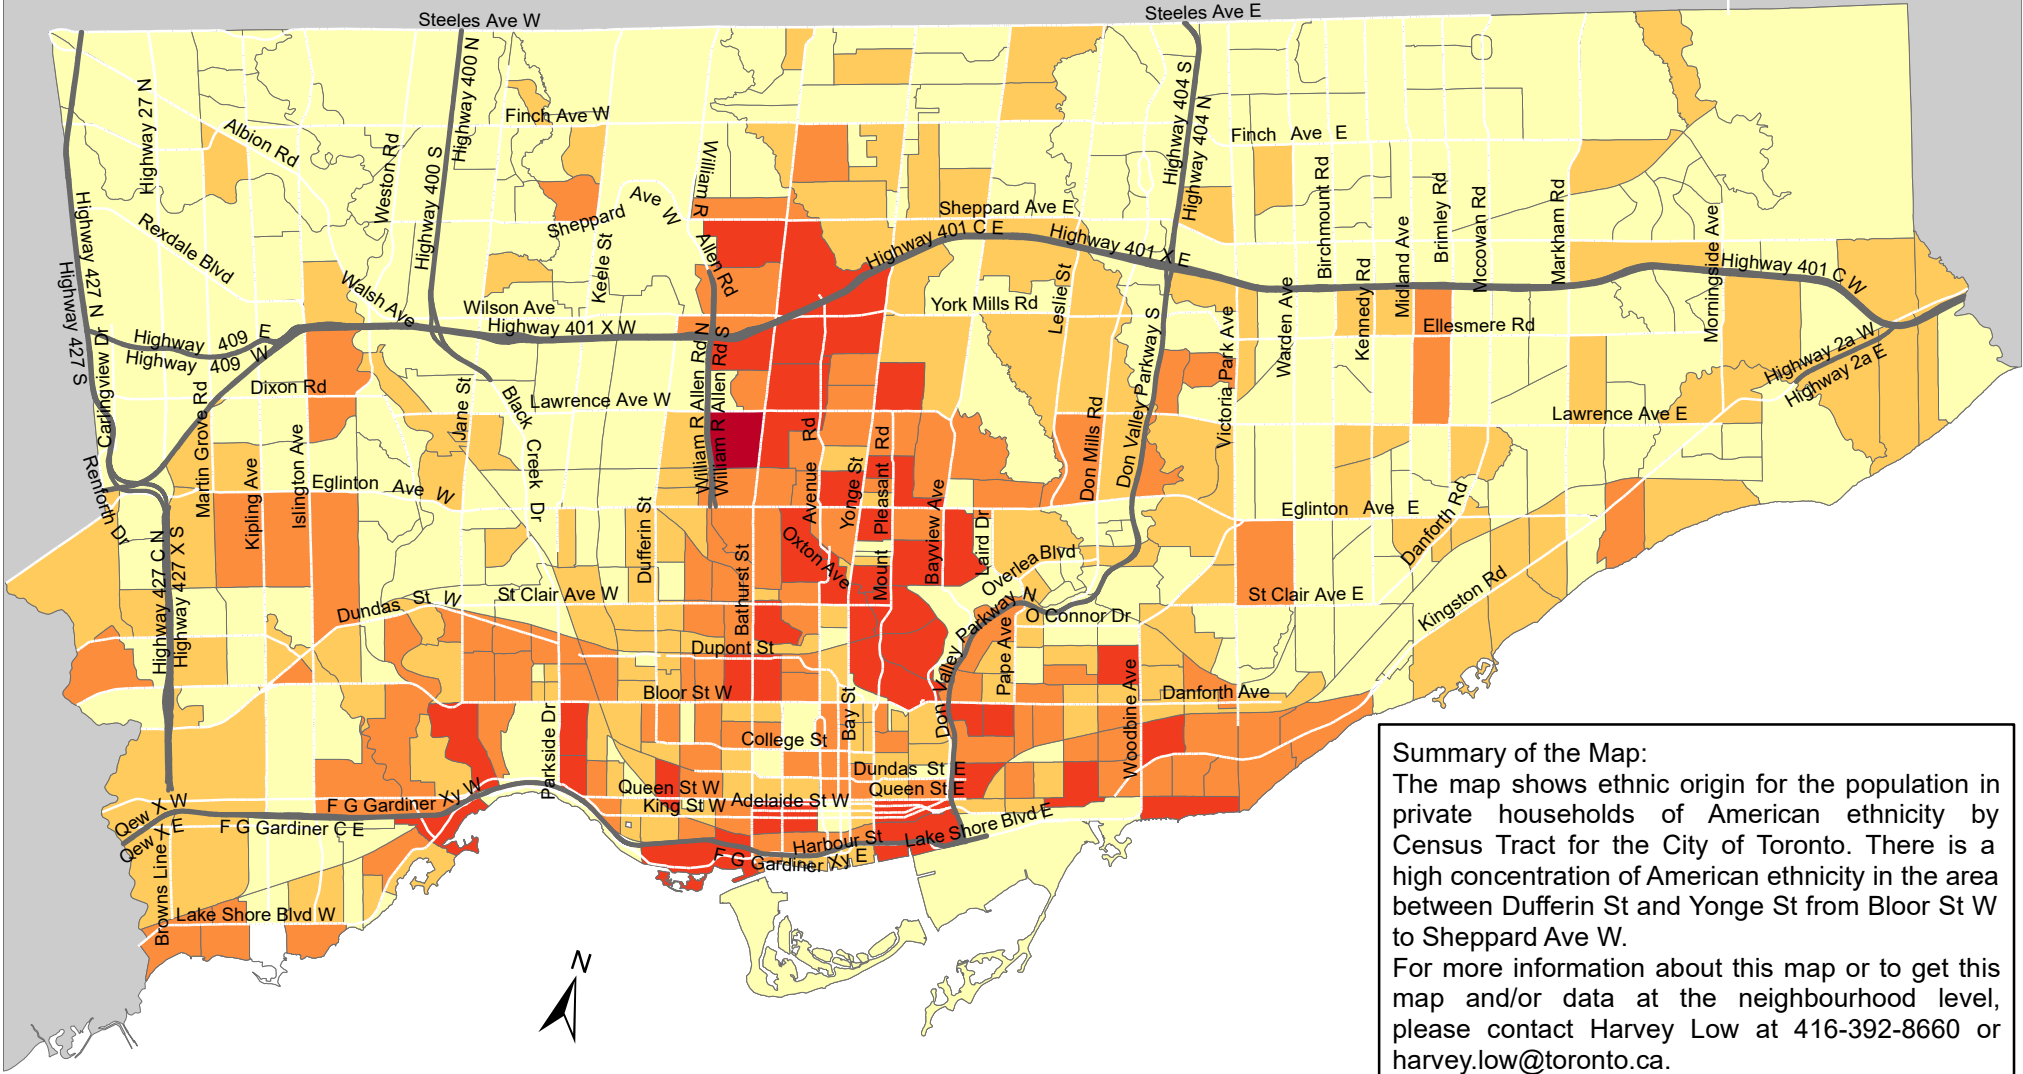

City of Toronto Ethnic Origin - American 2016

Summary of the Map:
 The map shows ethnic origin for the population in private households of American ethnicity by Census Tract for the City of Toronto. There is a high concentration of American ethnicity in the area between Dufferin St and Yonge St from Bloor St W to Sheppard Ave W.
 For more information about this map or to get this map and/or data at the neighbourhood level, please contact Harvey Low at 416-392-8660 or harvey.low@toronto.ca.